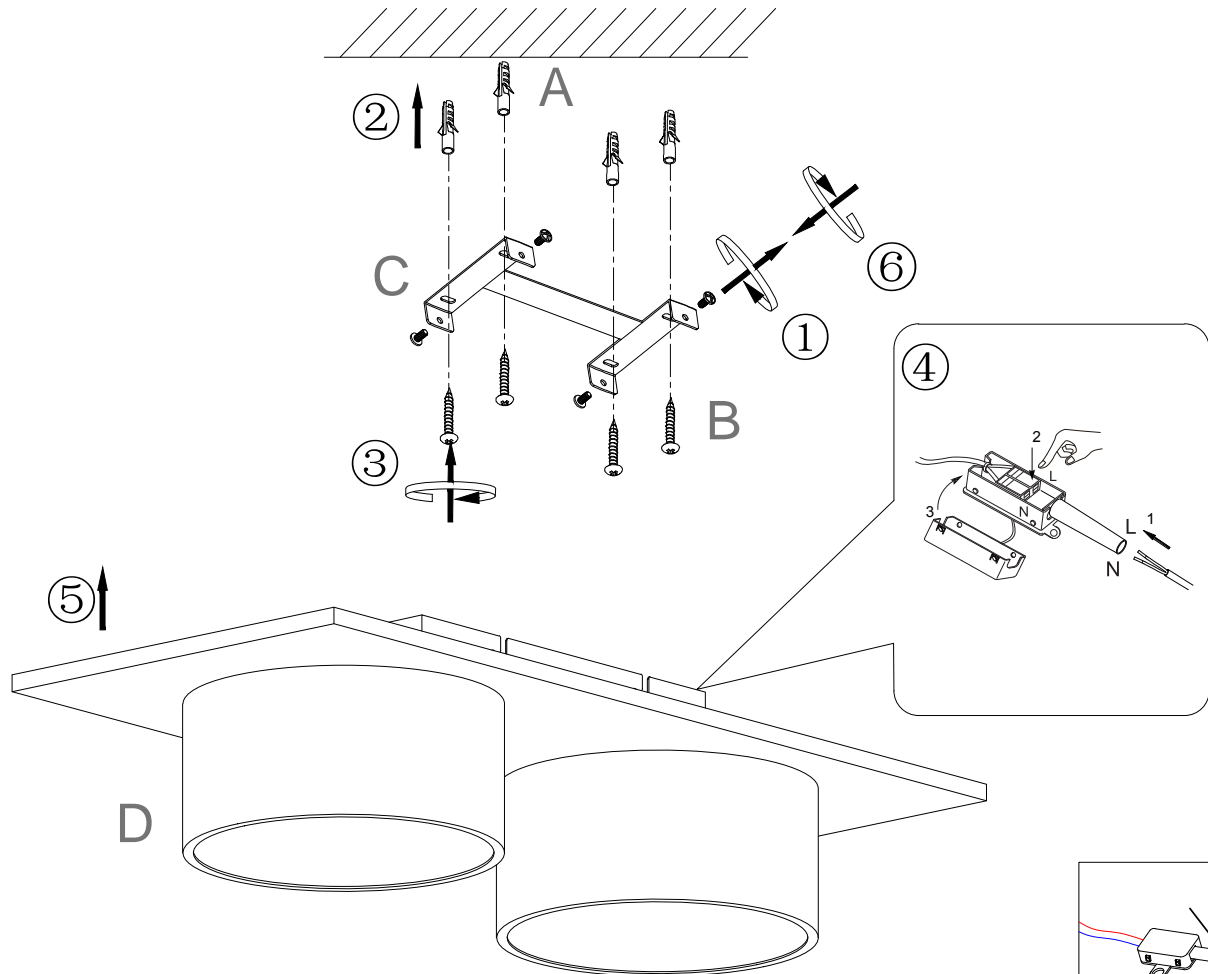

## 81811123-02

B

BDSK Handels GmbH & Co KG  
Mergentheimer Straße 59  
97084 Würzburg, Germany.  
info@xxxlutz.at  
www.xxxlutz.com

1 x 24W LED 36V  
220-240V~ 50/60Hz

PART		
CODE	SPART PARTS	
A		X4 PCS
B		X4 PCS
C		X1 PCS
D		X1 PCS