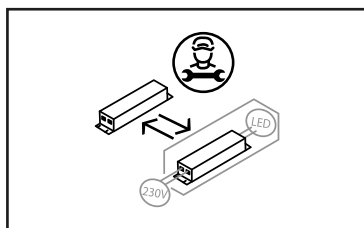

Collett's Monde

DE: Dieses Produkt enthält eine Lichtquelle der Energieeffizienzklasse: E.
CZ: Tento výrobek obsahuje svítidlo třídy energetické účinnosti: E.
SE: Denna produkt innehåller en ljuskälla med energiklass: E.
SK: Tento výrobok obsahuje svetelný zdroj triedy energetickej účinnosti: E.
SI: Ta izdelek vsebuje svetlobni vir razreda energijske učinkovitosti: E.
HU: A termék a következő energiaosztályba tartozó fényforrást tartalmaz: E.
HR: Ovaj proizvod sadrži jedan izvor svjetlosti razreda energetske učinkovitosti: E.
BG: Този продукт съдържа източник на светлина с клас на енергийна ефективност: E.
RO: Acest produs conține o sursă de lumină din clasa de eficiență energetică: E.
SR: Ovaj proizvod sadrži izvor svetlosti klase energetske efikasnosti: E.
FR: Ce produit contient une source lumineuse de classe d'efficacité énergétique : E.

DE: Leuchtmittel nicht austauschbar.
CZ: Žárovku nelze vyměnit.
SE: Ljuskällan är ej utbytbar.
SK: Nevymeniteľná žiarovka.
SI: Sijalka ni zamenljiva.
HU: Izzó nem cserélhető.
HR: Žarulja nije zamjenjiva.
BG: Крушката не се сменя.
RO: Becul nu se poate înlocui.
SR: Sijalica se ne može menjati.
FR: Ampoule non remplaçable.

DE: Austausch des Betriebsgeräts durch eine Fachkraft.
CZ: Výměna zařízení odborníkem
SE: Byte av apparaten av kvalificerad fackpersonal
SK: Výmena napájacieho zdroja odborne spôsobilou osobou
SI: Zamenjava krmilne naprave s strani usposobljene osebe
HU: A m ködtető eszközt szakemberrel cseréltesse ki
HR: Zamjena upravljačkog uređaja od strane stručne osobe
BG: Смяна на устройството за управление от специалист
RO: Dispozitivul de comandă trebuie înlocuit de către un profesionist
SR: Zamena upravljačkog uređaja od strane stručnog lica
FR: Remplacement de l'appareillage de commande par un professionnel