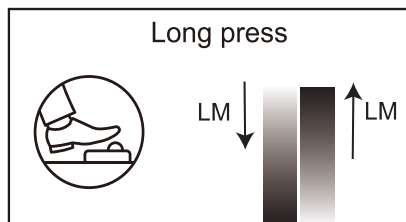

Power ON/OFF

Stepless dimmable: 10%-100%

ACCESSORIES			
1x		Included	✓
		Not included	
2x		Included	✓
		Not included	
		Included	
		Not included	✗
		Included	✓
		Not included	

DE: Lichtquelle nicht austauschbar