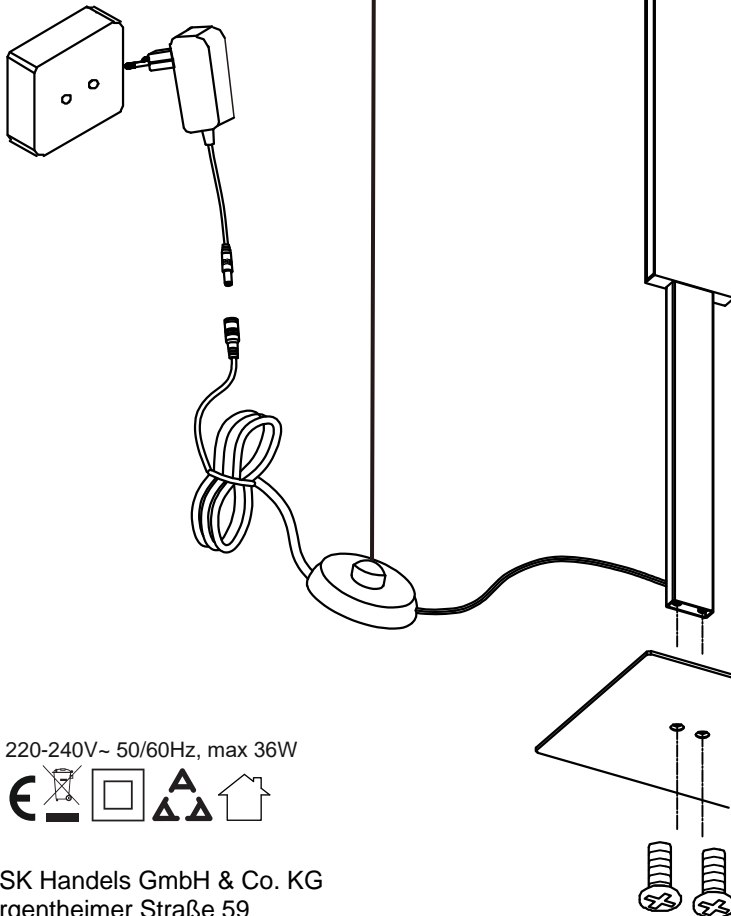

Power ON/OFF

Stepless dimmable: 10%-100%

ACCESSORIES			
1x		Included	✓
		Not included	
2x		Included	✓
		Not included	
		Included	
		Not included	✗
		Included	✓
		Not included	

DE: Lichtquelle nicht austauschbar