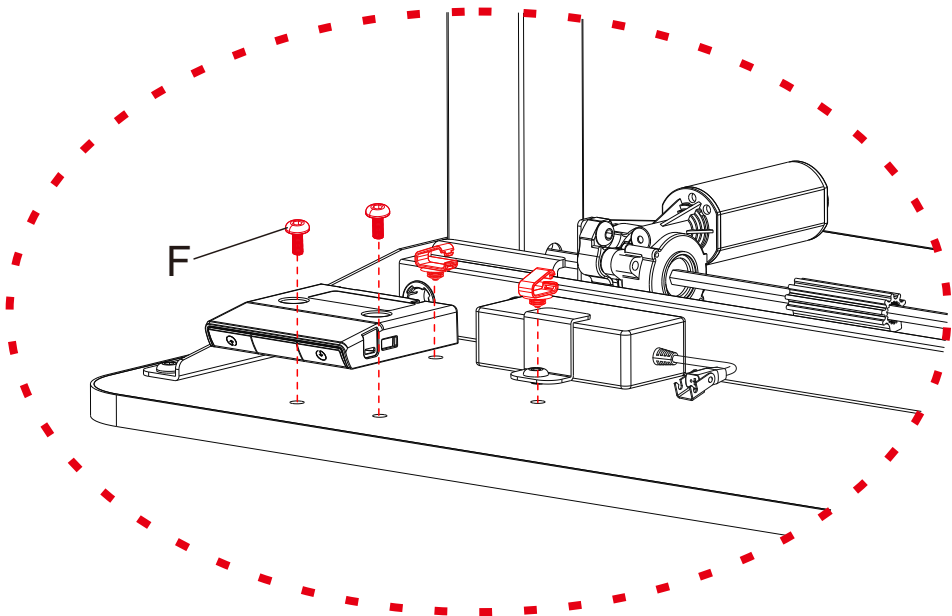

7

9

8

10

11

12

1. Product Outline

2. Product Specification

1. Button introduction: There are two buttons that "⬆", "⬇".

- (1) "⬆" : Adjust the desk upwards;
- (2) "⬇" : Adjust the desk downwards;

3. Operating Instructions

- Reset
 - a. When the desk is at the lowest position, long press the "⬇" button for 5 seconds to enter the reset mode, the reset will be completed until the lifting system reached bottoms then rebounds to stop.
 - b. When the lifting system fails, release the button, long press the "⬇" button, the reset will be completed until the lifting system reached bottoms then rebounds to stop.
- Lifting
Press "⬆" or "⬇" button to adjust the height of the desk.
- Troubleshooting
If there is no response after pressing the "⬆" or "⬇" button after working for a period of time, please rest for more than 18 minutes before using it again.