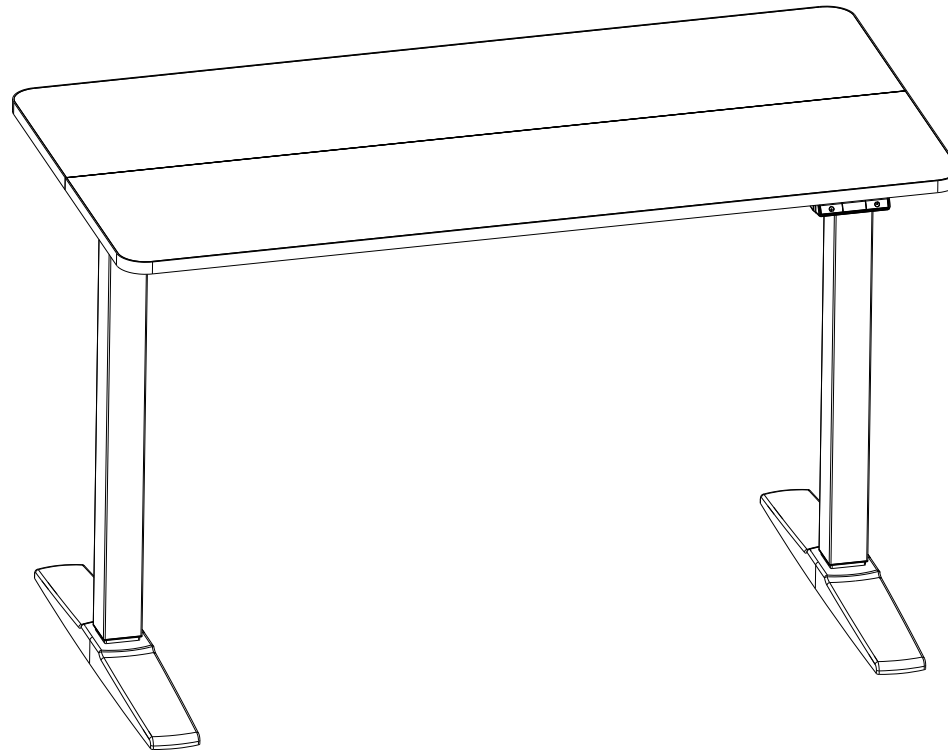

Assembly Instruction

Electric Height Adjustable Desk

07880045-01

Please read this manual carefully before any operation and keep it properly for future use.

TOOLS

HARDWARE

A X 5

B X 3

C X 6

D X 2

E(M6*12mm)x28+2(Spare)

F(M6*15mm)x2+2(Spare)

PARTS

① X 1

② X 1

③ X 2