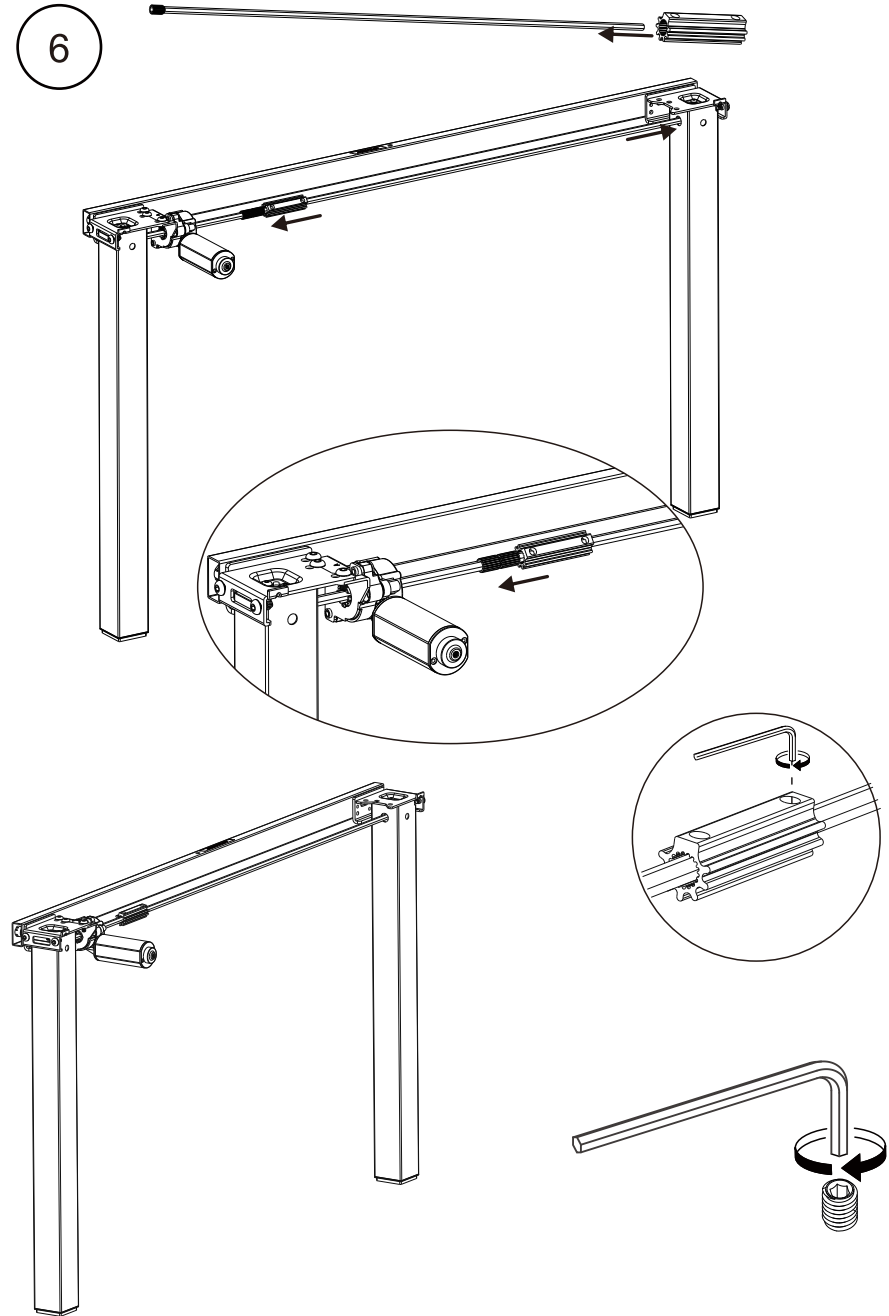

⑬ X 1

⑭ X 1

1

2

3

4

6

5

1. Button introduction: There are two buttons that "⬆", "⬇".

- (1) "⬆" : Adjust the desk upwards;
- (2) "⬇" : Adjust the desk downwards;

3. Operating Instructions

- Reset
 - a. When the desk is at the lowest position, long press the "⬇" button for 5 seconds to enter the reset mode, the reset will be completed until the lifting system reached bottoms then rebounds to stop.
 - b. When the lifting system fails, release the button, long press the "⬇" button, the reset will be completed until the lifting system reached bottoms then rebounds to stop.
- Lifting
Press "⬆" or "⬇" button to adjust the height of the desk.
- Troubleshooting
If there is no response after pressing the "⬆" or "⬇" button after working for a period of time, please rest for more than 18 minutes before using it again.