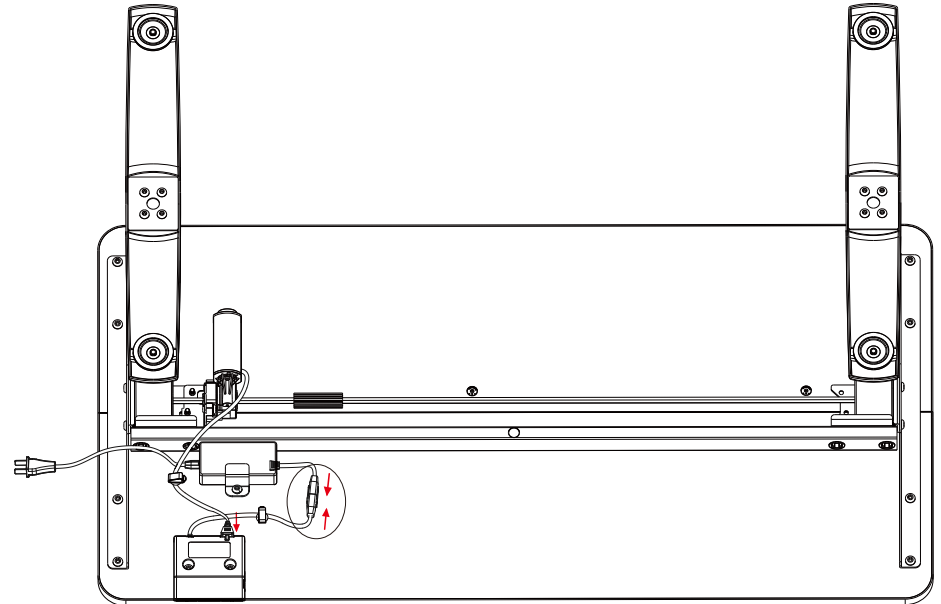

7

9

8

10

11

12

1. Product Outline

2. Product Specification

1. Button introduction: There are two buttons that "⬆", "⬇".

- (1) "⬆" : Adjust the desk upwards;
- (2) "⬇" : Adjust the desk downwards;

3. Operating Instructions

- Reset
 - a. When the desk is at the lowest position, long press the "⬇" button for 5 seconds to enter the reset mode, the reset will be completed until the lifting system reached bottoms then rebounds to stop.
 - b. When the lifting system fails, release the button, long press the "⬇" button, the reset will be completed until the lifting system reached bottoms then rebounds to stop.
- Lifting
Press "⬆" or "⬇" button to adjust the height of the desk.
- Troubleshooting
If there is no response after pressing the "⬆" or "⬇" button after working for a period of time, please rest for more than 18 minutes before using it again.