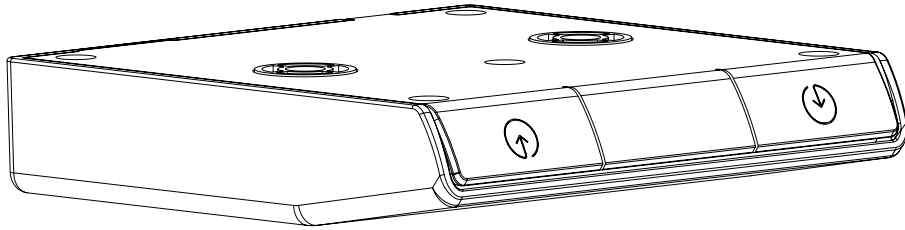

7

9

8

10

11

12

1. Product Outline

2. Product Specification

1. Button introduction: There are two buttons that "⬆", "⬇".

- (1) "⬆" : Adjust the desk upwards;
- (2) "⬇" : Adjust the desk downwards;

3. Operating Instructions

- Reset
 - a. When the desk is at the lowest position, long press the "⬇" button for 5 seconds to enter the reset mode, the reset will be completed until the lifting system reached bottoms then rebounds to stop.
 - b. When the lifting system fails, release the button, long press the "⬇" button, the reset will be completed until the lifting system reached bottoms then rebounds to stop.
- Lifting
Press "⬆" or "⬇" button to adjust the height of the desk.
- Troubleshooting
If there is no response after pressing the "⬆" or "⬇" button after working for a period of time, please rest for more than 18 minutes before using it again.