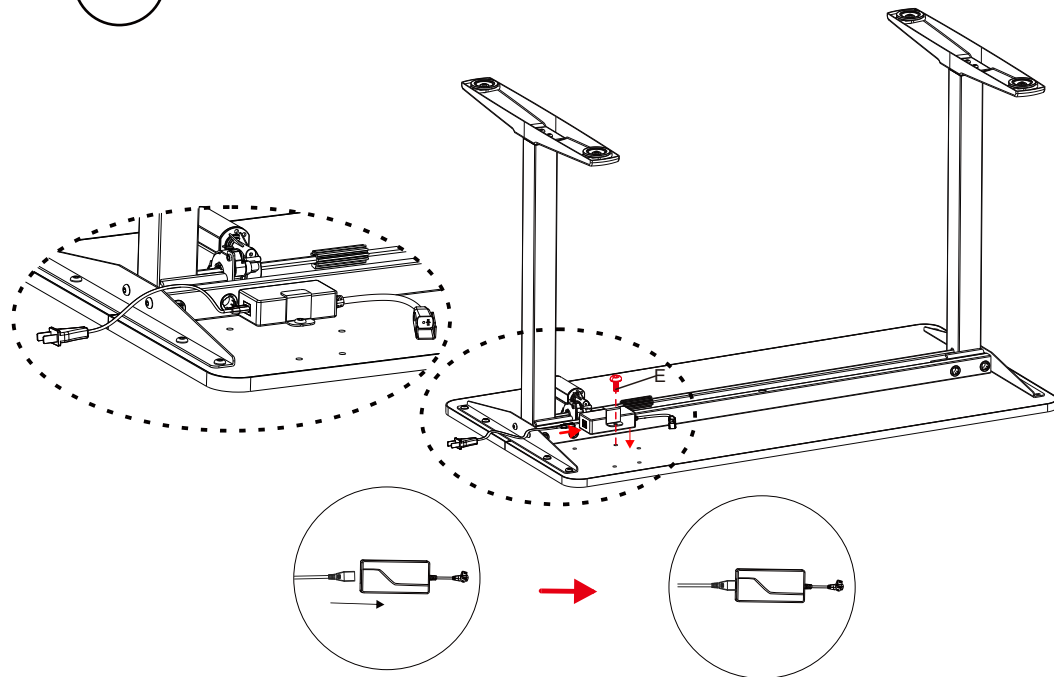

7

9

8

10

11

12

1. Product Outline

2. Product Specification

1. Button introduction: There are two buttons that "⬆", "⬇".

- (1) "⬆" : Adjust the desk upwards;
- (2) "⬇" : Adjust the desk downwards;

3. Operating Instructions

- Reset
 - a. When the desk is at the lowest position, long press the "⬇" button for 5 seconds to enter the reset mode, the reset will be completed until the lifting system reached bottoms then rebounds to stop.
 - b. When the lifting system fails, release the button, long press the "⬇" button, the reset will be completed until the lifting system reached bottoms then rebounds to stop.
- Lifting
Press "⬆" or "⬇" button to adjust the height of the desk.
- Troubleshooting
If there is no response after pressing the "⬆" or "⬇" button after working for a period of time, please rest for more than 18 minutes before using it again.