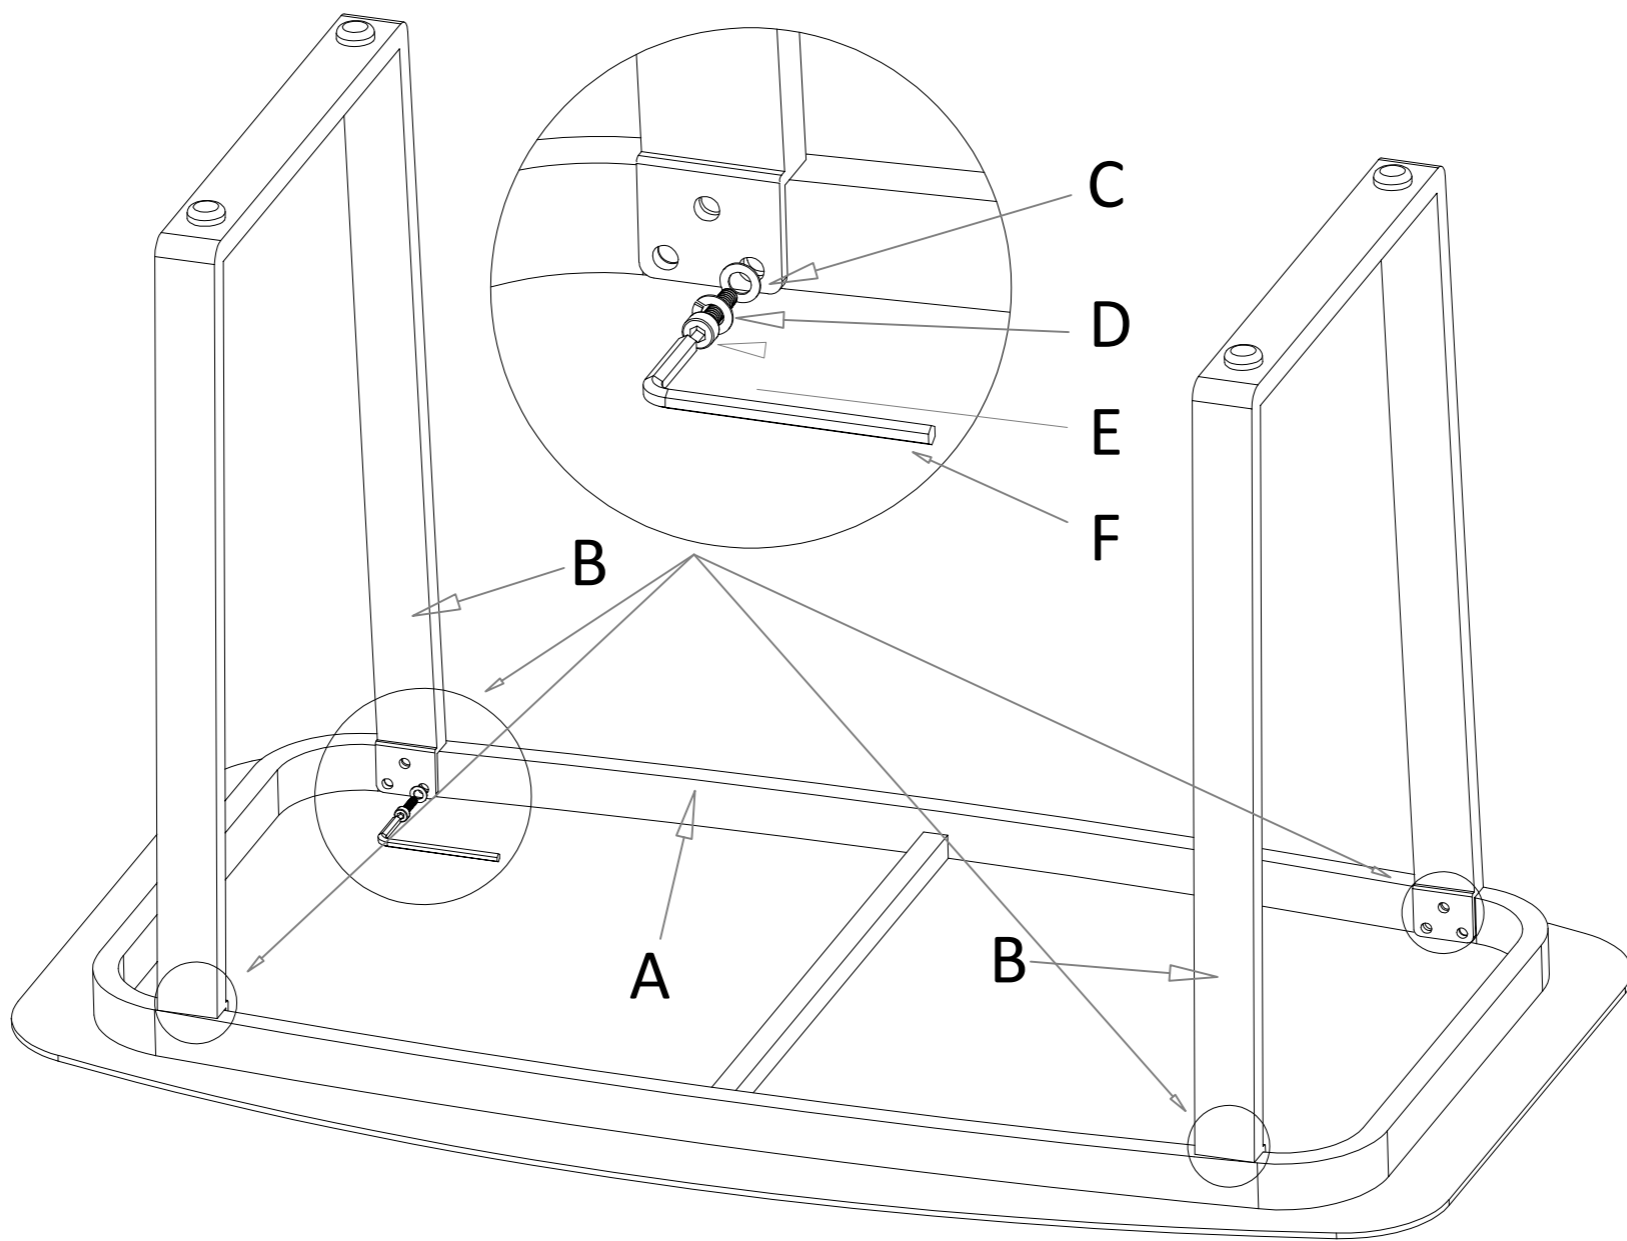

06390040/01

XXXLutz KG
 Roemerstrasse 39 AT-4600 Wels
 Austria
 Info@xxxlutz.at

①

②

A x1	B x2	C x12	D x12	E x12	F x1
		M6	M6	M6*20	