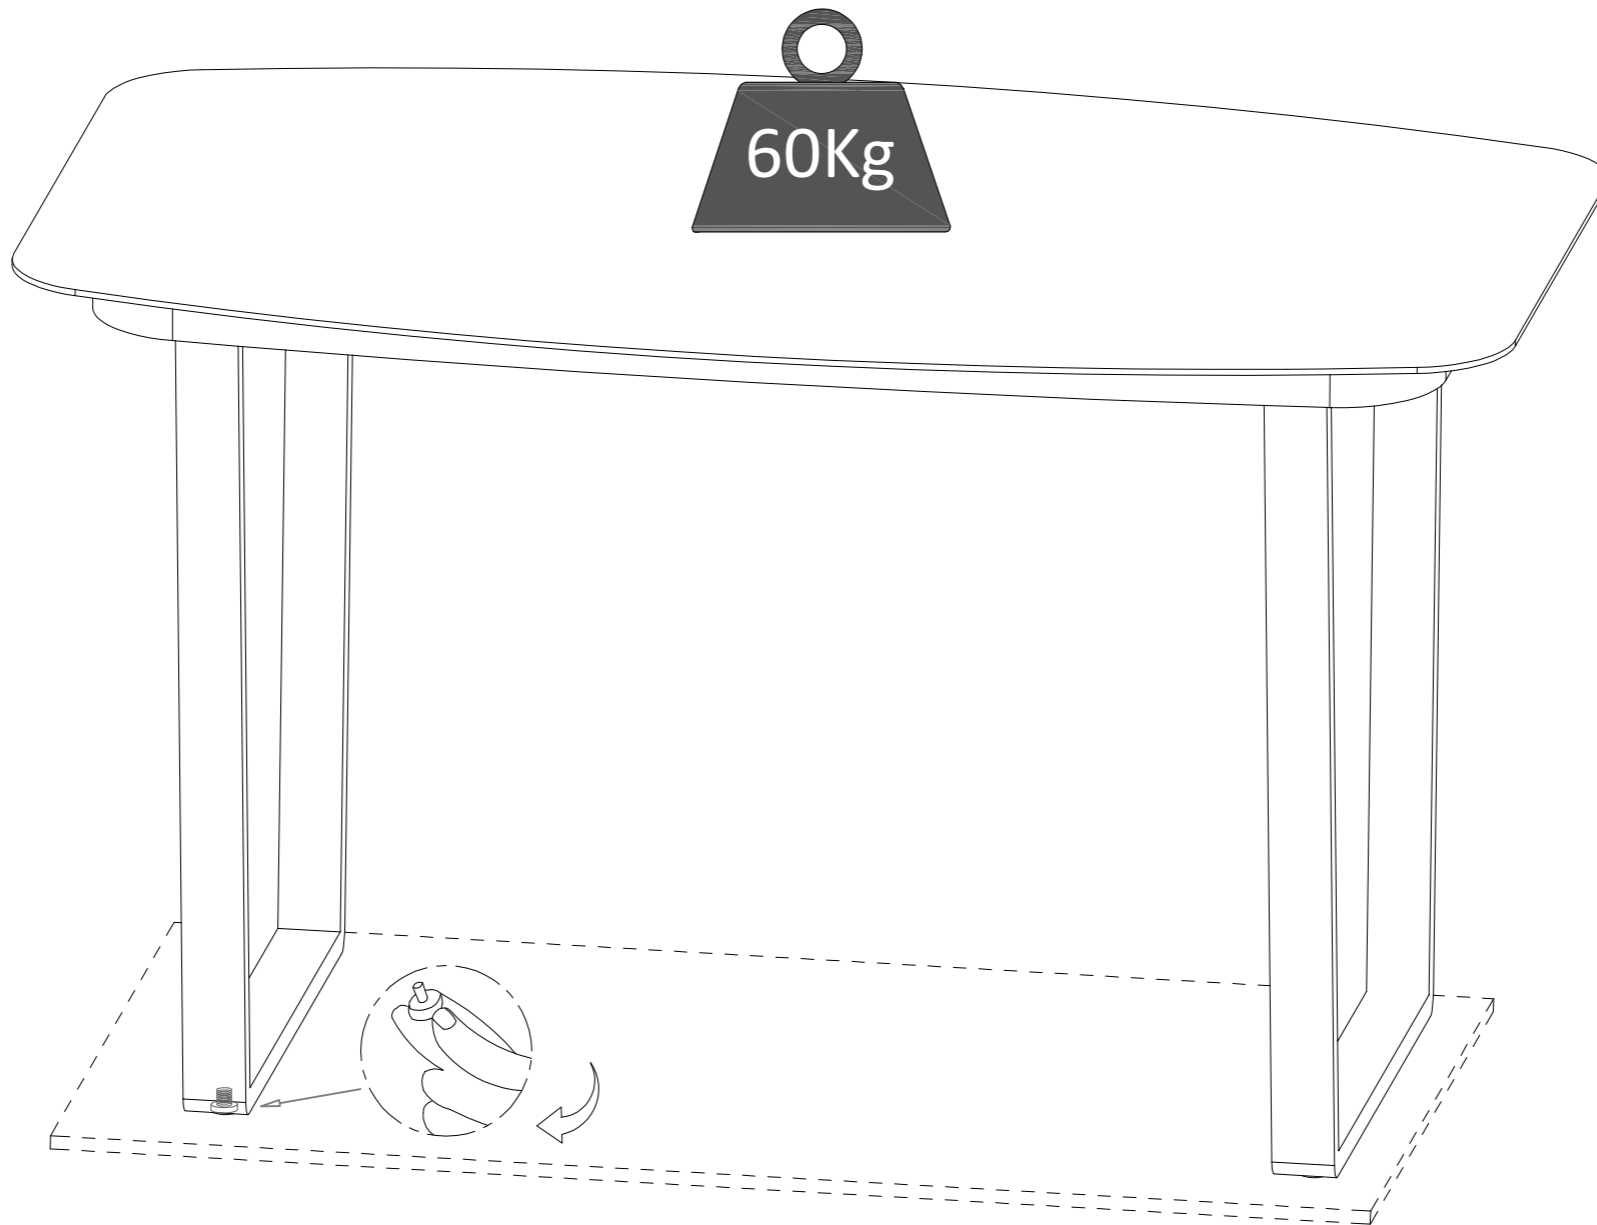

06390040/01

XXXLutz KG
 Roemerstrasse 39 AT-4600 Wels
 Austria
 Info@xxxlutz.at

①

②

A x1	B x2	C x12	D x12	E x12	F x1
		M6	M6	M6*20	