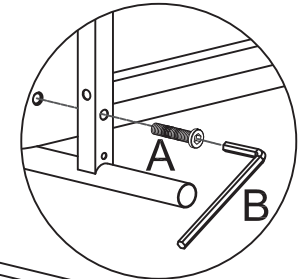

79680362/01  
BRUNO

XXXLutz KG  
Roemerstrasse 39  
AT-4600 Wels Austria  
info@xxxlutz.at

x2

x20

			
①	x2	②	x5
			
③	x2	④	x1
 D6x28mm	 D4		 D6x30mm
A	x27	B	x1
 D4x35mm			
E	x2		

1

2

3