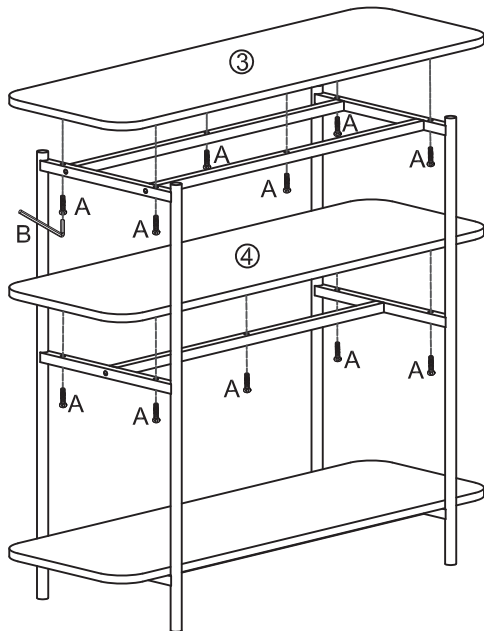

79680362/01  
BRUNO

XXXLutz KG  
Roemerstrasse 39  
AT-4600 Wels Austria  
info@xxxlutz.at

x2

x20

			
①	x2	②	x5
			
③	x2	④	x1
 D6x28mm	 D4		 D6x30mm
A	x27	B	x1
 D4x35mm			
E	x2		

1

2

3