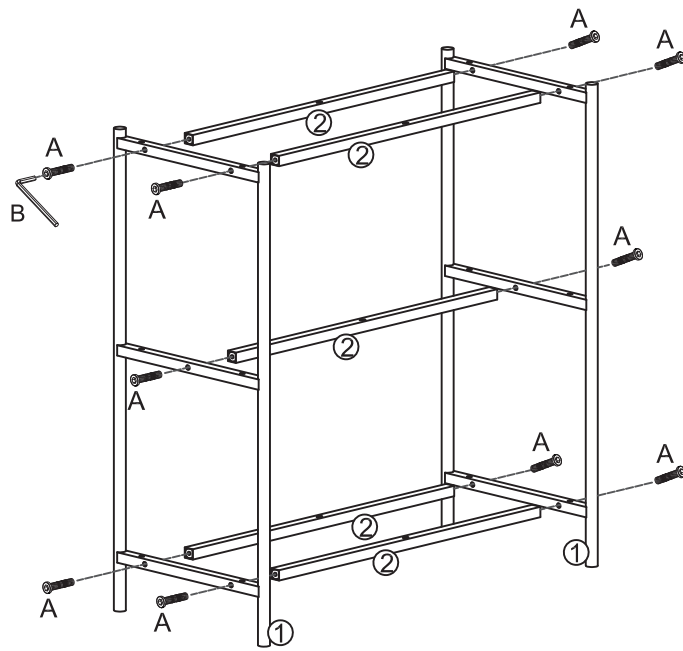

79680362/01  
BRUNO

XXXLutz KG  
Roemerstrasse 39  
AT-4600 Wels Austria  
info@xxxlutz.at

x2

x20

			
①	x2	②	x5
			
③	x2	④	x1
 D6x28mm	 D4		 D6x30mm
A	x27	B	x1
 D4x35mm			
E	x2		

1

2

3