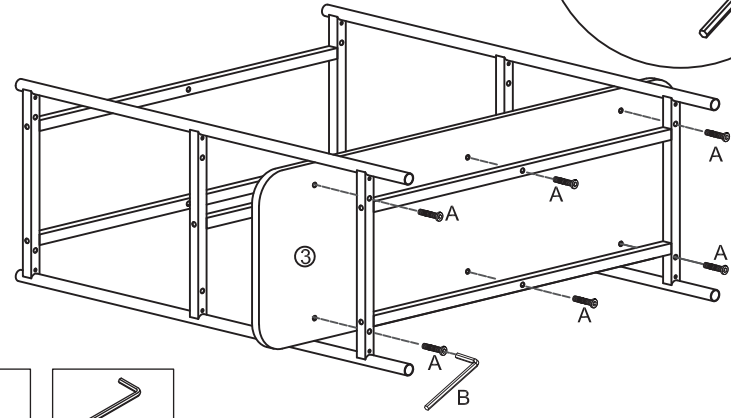

79680362/01  
BRUNO

XXXLutz KG  
Roemerstrasse 39  
AT-4600 Wels Austria  
info@xxxlutz.at

x2

x20

			
①	x2	②	x5
			
③	x2	④	x1
 D6x28mm	 D4		 D6x30mm
A	x27	B	x1
 D4x35mm			
E	x2		

1

2

3