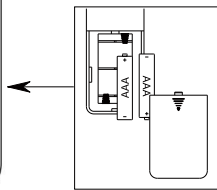

Frequency: 2.4GHz
Power < 100mW
Battery: 2 x AAA 1.5V (not incl.)