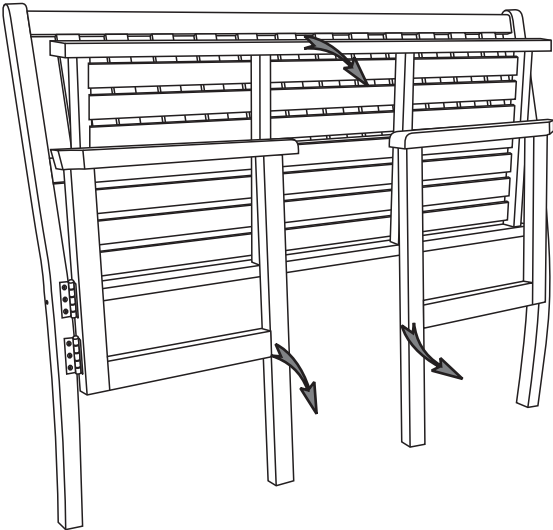

ASSEMBLY INSTRUCTIONS: 12540085/12

ambia. GARDEN

XXXLutz KG
Roemerstrasse 39
AT-4600 Wels, Austria

ASSEMBLY INSTRUCTIONS: 12540085/12

Step 1:

Step 2:

Step 3:

Step 4: