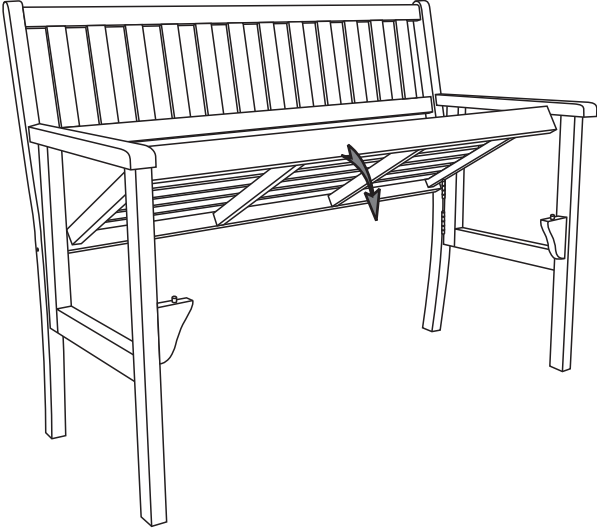

ASSEMBLY INSTRUCTIONS: 12540085/12

ambia. GARDEN

XXXLutz KG
Roemerstrasse 39
AT-4600 Wels, Austria

ASSEMBLY INSTRUCTIONS: 12540085/12

Step 1:

Step 2:

Step 3:

Step 4: