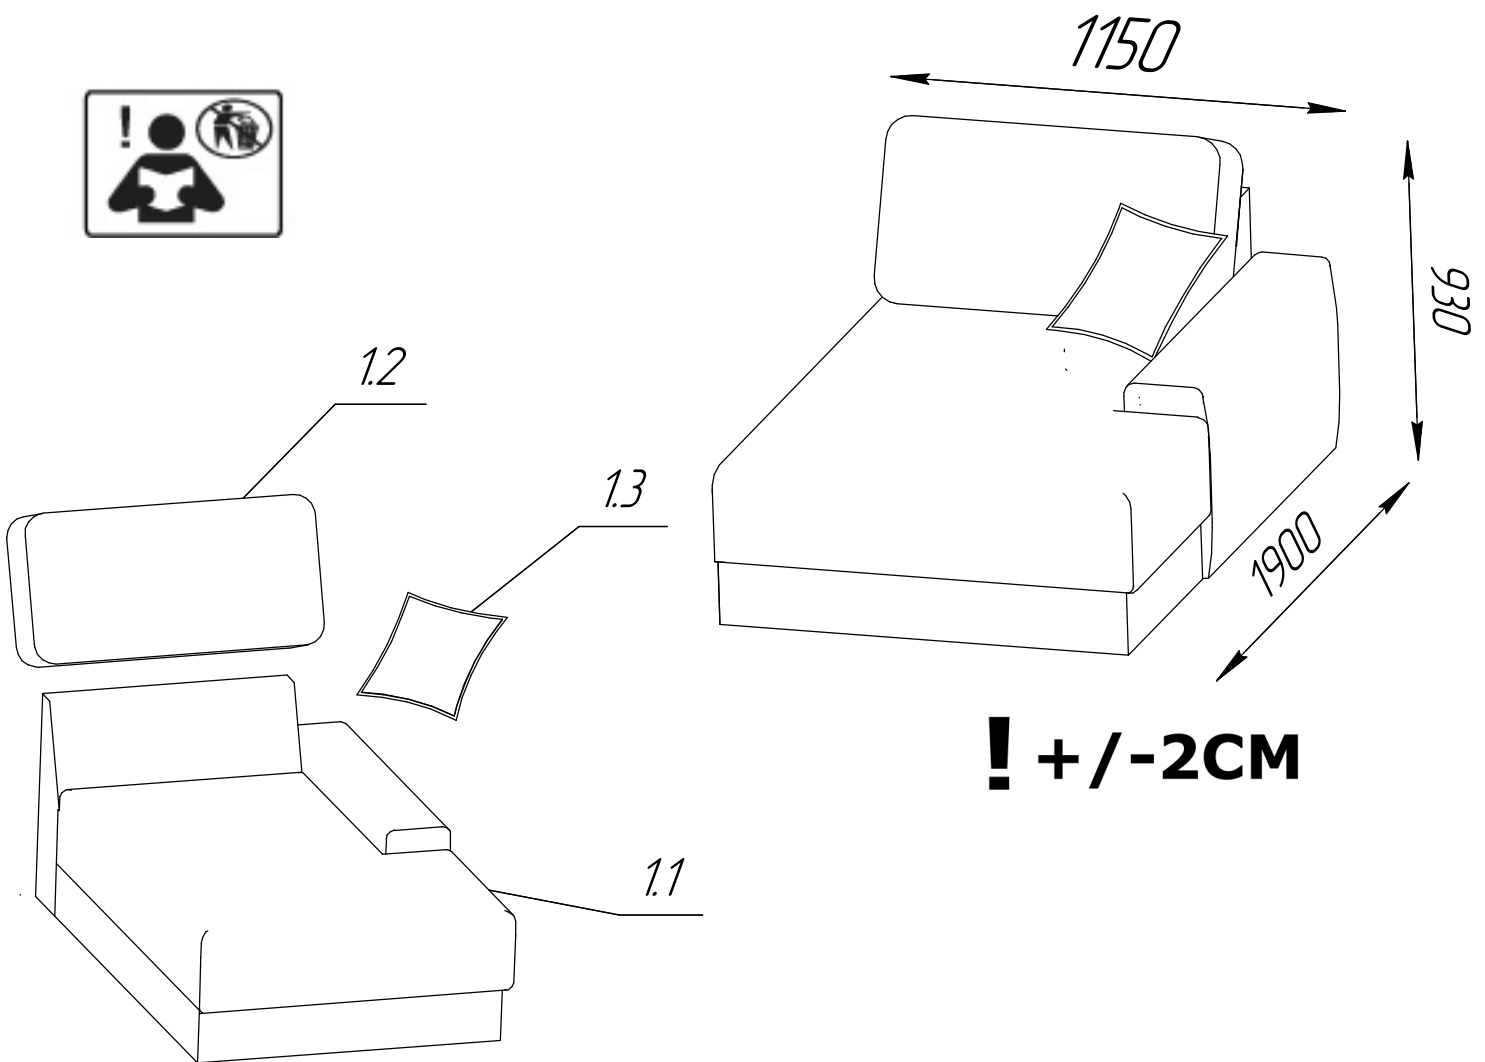

NAPOLI LONGCHAIR R 23300052

! +/-2CM

Nº		PCS	
1.1	1900x1150x740	1	1/1
1.2	920x500x300	1	1/1
1.3	500x500x260	1	1/1