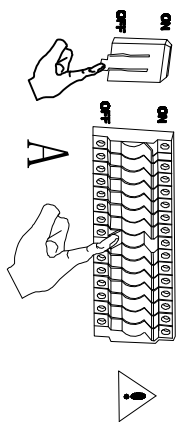

40730005/02

ambia. GARDEN

spare parts

code	part	item no.
B	 x2pcs	40730005/02
C	 x2pcs	40730005/02