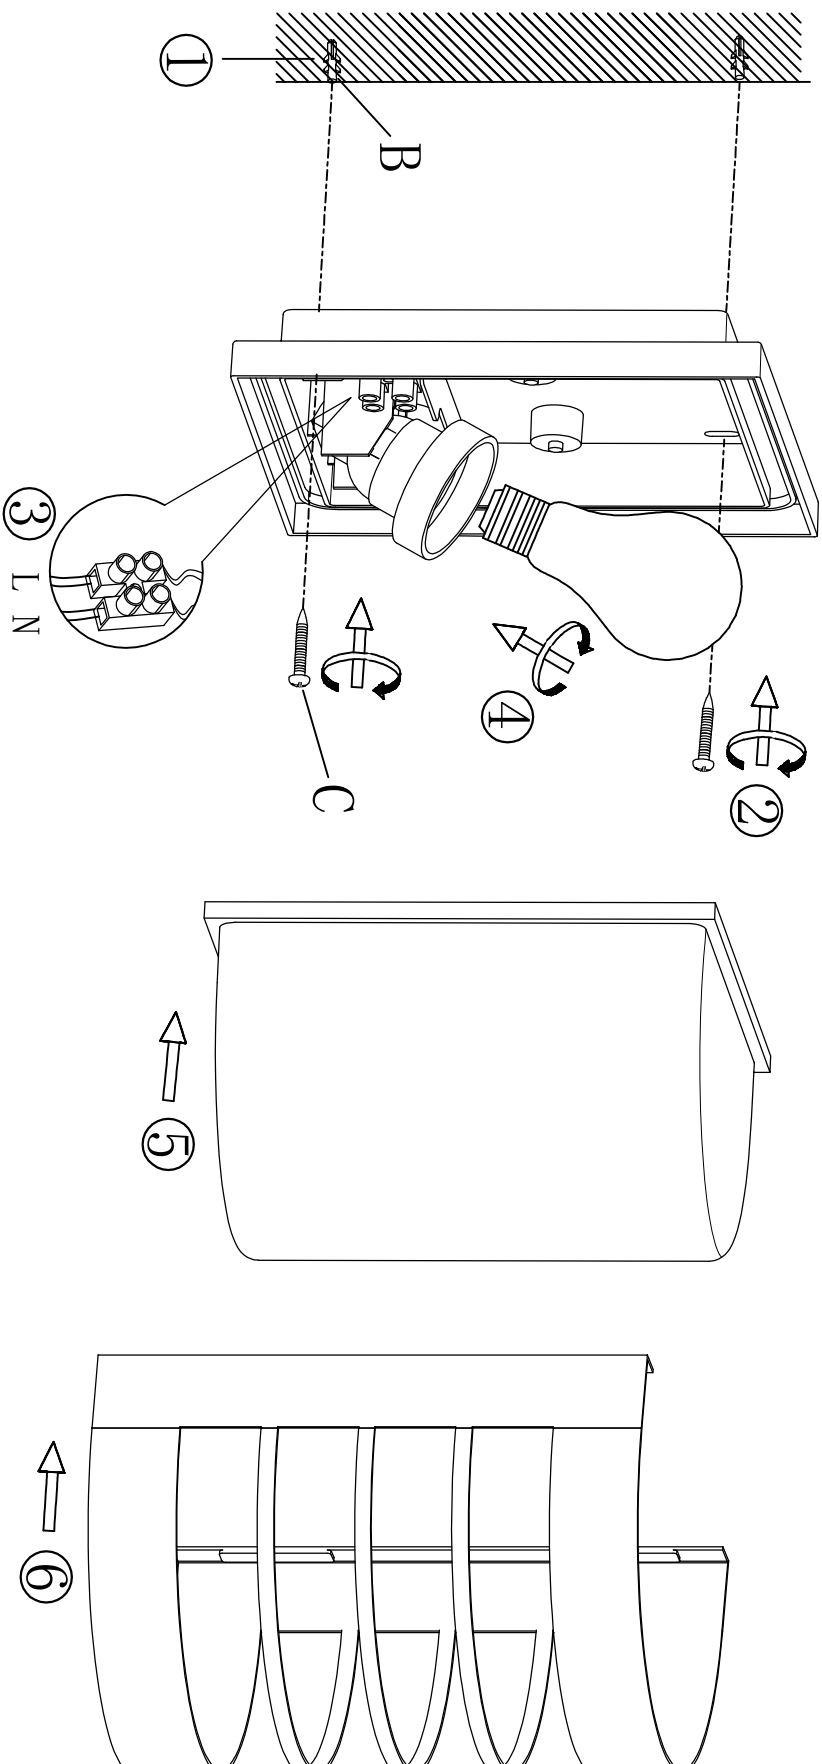

40730005/02

ambia. GARDEN

spare parts

code	part	item no.
B	 x2pcs	40730005/02
C	 x2pcs	40730005/02