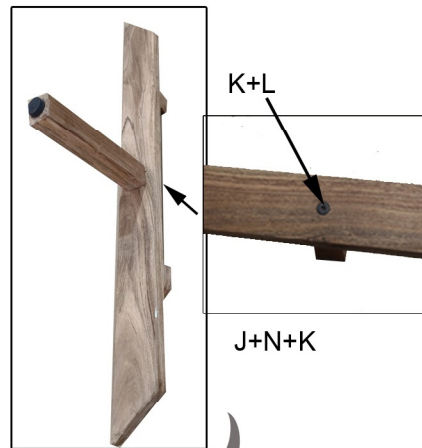

MID.YOU

IN THE MIDDLE OF YOUR HOME

XXXLutz KG
Roemerstrasse 39
AT-4600 Wels

21780063/02

(A+B+C+D+E+F+G+I+J+K+M)+J+N+K+M

A+B+C+D+E+F+G+I+J+K+M+N