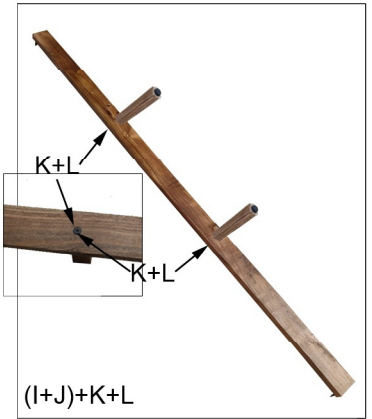

MID.YOU

IN THE MIDDLE OF YOUR HOME

XXXLutz KG
Roemerstrasse 39
AT-4600 Wels

21780063/02

(A+B+C+D+E+F+G+I+J+K+M)+J+N+K+M

A+B+C+D+E+F+G+I+J+K+M+N