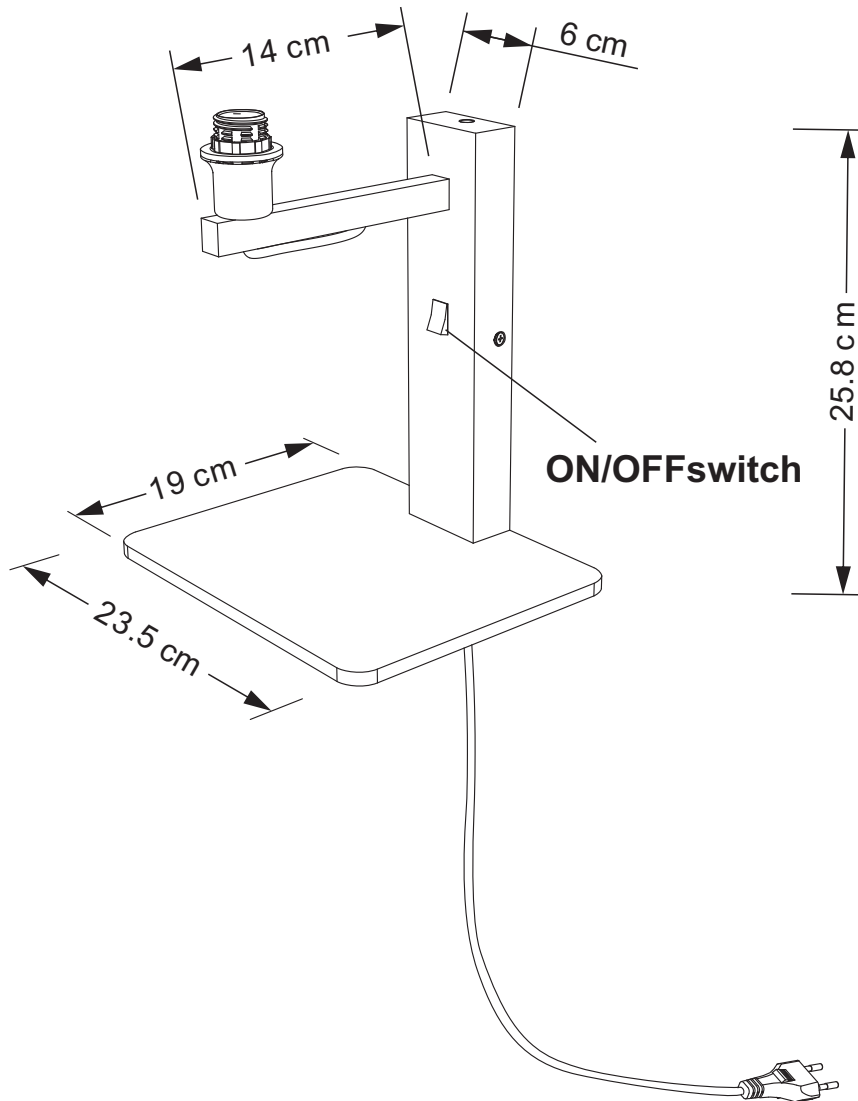

GOOD& MOJO

- Technical drawing & packing details -

ANDES/W1/B ANDES/W1/N

PACKING DETAILS

Box size: 20.5 X 8 X 31 CM

Total cbm: 0.005 cbm

G.w.: 0.8 KGS

N.w.: 0.7 KGS

Number of boxes: 1 pc