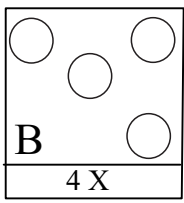

Model: Ontario

Version 1.1

Dimension 120x200

No.	PCS	
1	1	1/5
2	1	2/5
3	1	3/5
4	1	4/5
5	1	5/5

1

1

90°

2