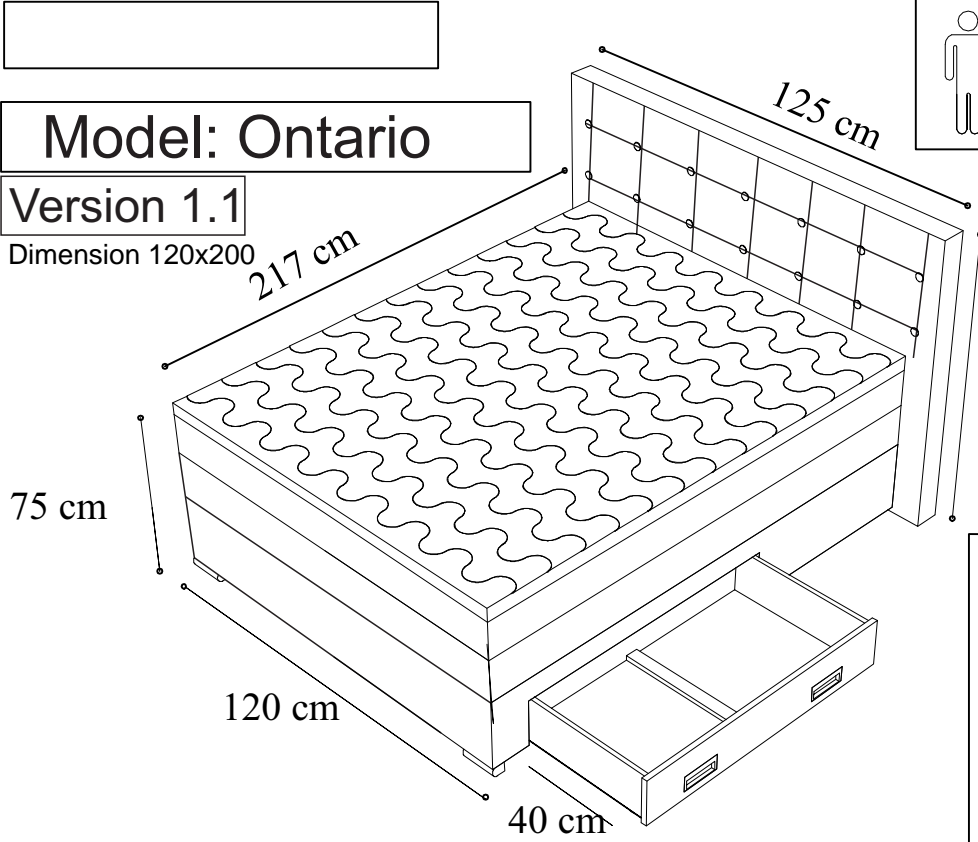

Model: Ontario

Version 1.1

Dimension 120x200

No.	PCS	
1	1	1/5
2	1	2/5
3	1	3/5
4	1	4/5
5	1	5/5

1

1

90°

2