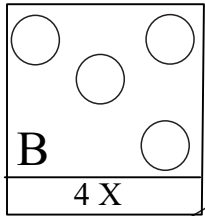

Model: Ontario

Version 1.1

Dimension 120x200

No.	PCS	
1	1	1/5
2	1	2/5
3	1	3/5
4	1	4/5
5	1	5/5

1

1

90°

2