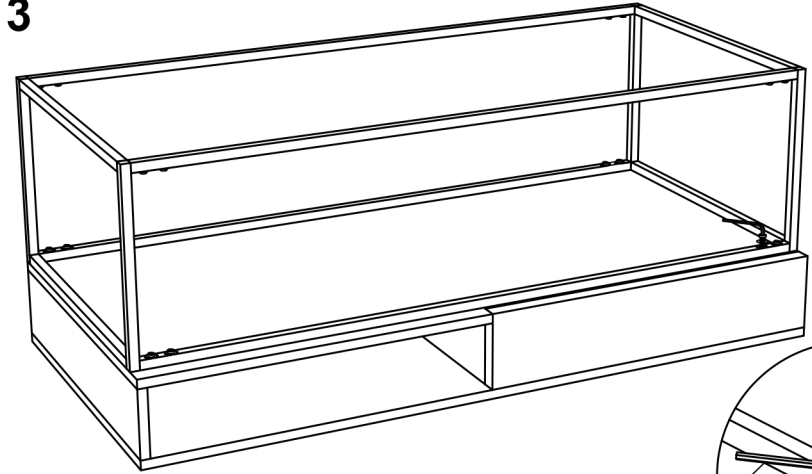

ASSEMBLY INSTRUCTION SHEET FOR 10710081/01

**COFFEE TABLE
BIANCA TYPE
SIZE :- 110x45x55 CM**

2 PERSON

15 MIN

Ax1

D

x16

Bx2

E

x16

Cx2

F

x1

3

2

ASSEMBLED VIEW