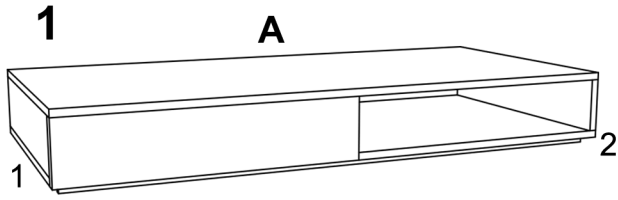

ASSEMBLY INSTRUCTION SHEET FOR 10710081/01

**COFFEE TABLE
BIANCA TYPE
SIZE :- 110x45x55 CM**

2 PERSON

15 MIN

Ax1

D

x16

Bx2

E

x16

Cx2

F

x1

3

2

ASSEMBLED VIEW