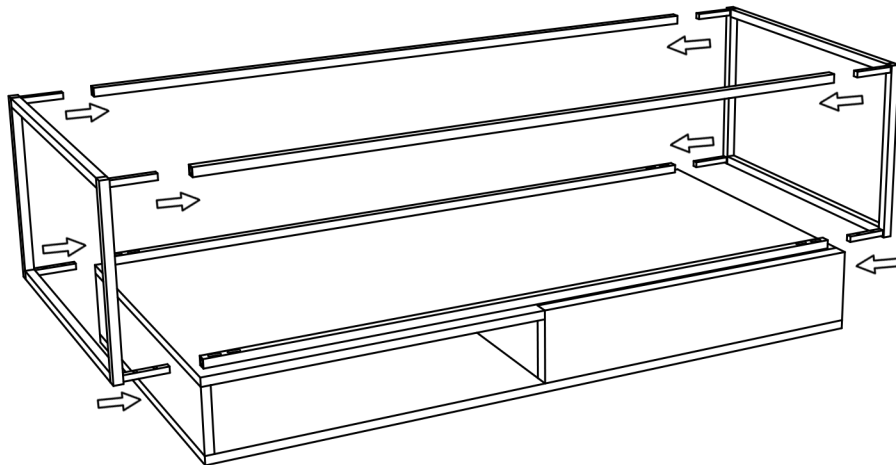

ASSEMBLY INSTRUCTION SHEET FOR 10710081/01

**COFFEE TABLE
BIANCA TYPE
SIZE :- 110x45x55 CM**

2 PERSON

15 MIN

Ax1

D

x16

Bx2

E

x16

Cx2

F

x1

3

2

ASSEMBLED VIEW