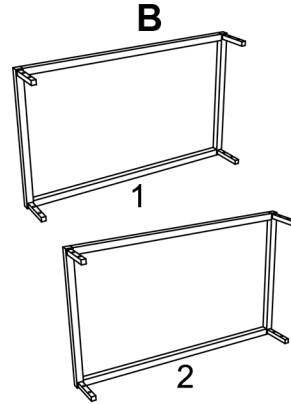

ASSEMBLY INSTRUCTION SHEET FOR 10710081/01

**COFFEE TABLE
BIANCA TYPE
SIZE :- 110x45x55 CM**

2 PERSON

15 MIN

Ax1

D

x16

Bx2

E

x16

Cx2

F

x1

3

2

ASSEMBLED VIEW