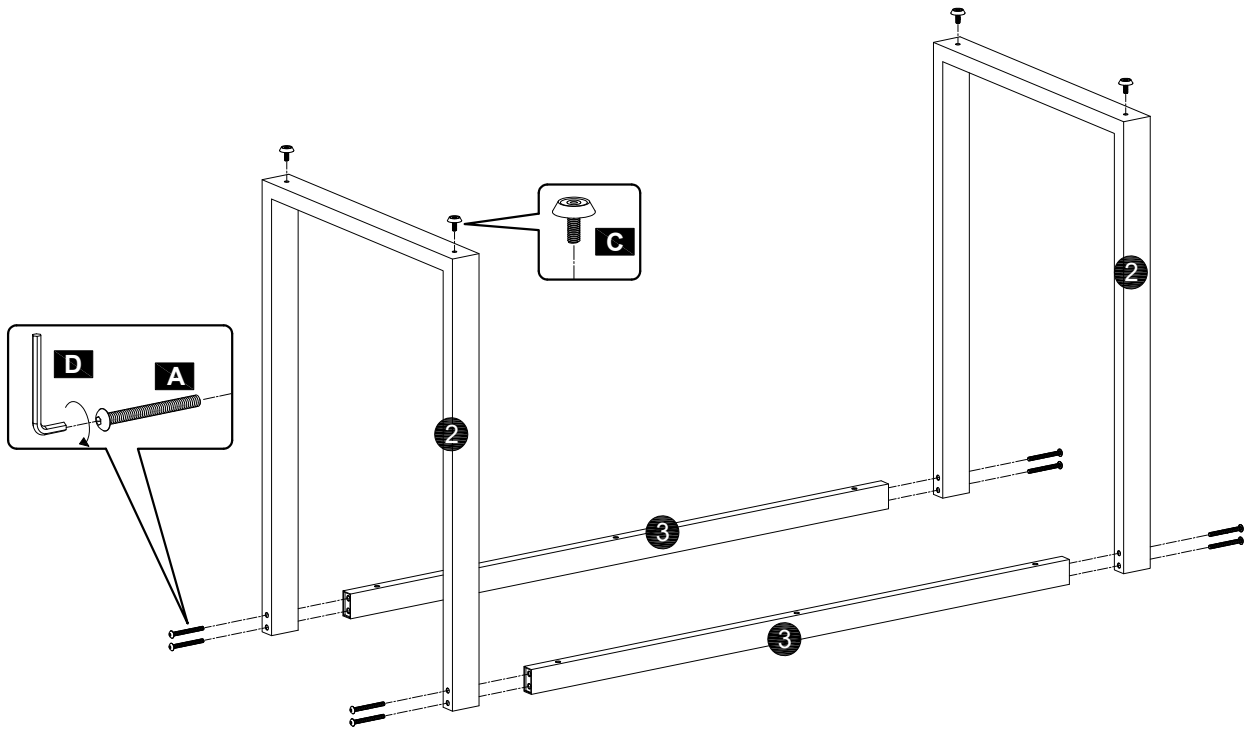

Assemble instruction

27980176-01

MICHAELA

2 PERS.

30 MIN

0
10
20
30
40
50
60
70
80
90
100
110
120
130
140
150
160
170
180
190
200

A	x 8
	
M6x65mm	

B	x 6
	
M6x50mm	

C	x 4
	
Φ 19mm	

D	x 1
	
4mm	

1

2

3