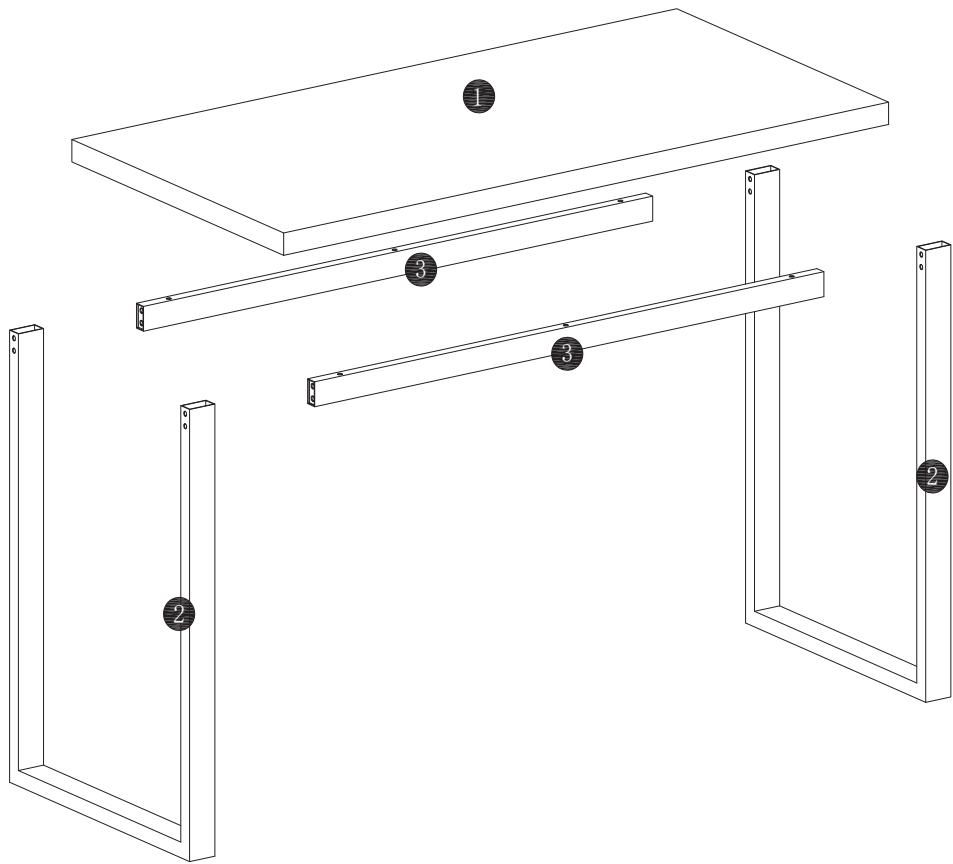

Assemble instruction

27980176-01

MICHAELA

2 PERS.

30 MIN

0
10
20
30
40
50
60
70
80
90
100
110
120
130
140
150
160
170
180
190
200

A	x 8
	
M6x65mm	

B	x 6
	
M6x50mm	

C	x 4
	
Φ 19mm	

D	x 1
	
4mm	

1

2

3