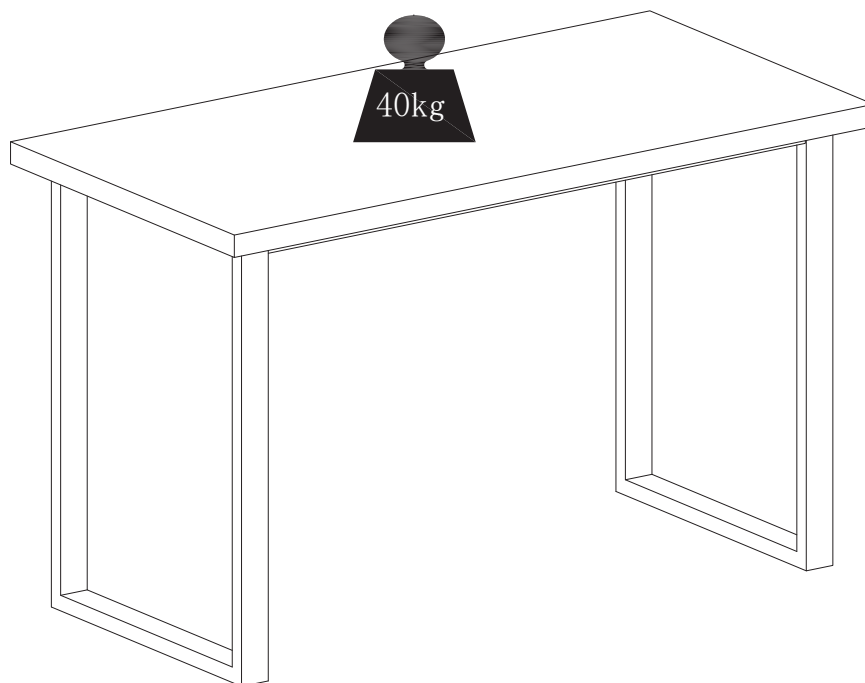

Assemble instruction

27980176-01

MICHAELA

2 PERS.

30 MIN

0
10
20
30
40
50
60
70
80
90
100
110
120
130
140
150
160
170
180
190
200

A	x 8
	
M6x65mm	

B	x 6
	
M6x50mm	

C	x 4
	
Φ 19mm	

D	x 1
	
4mm	

1

2

3