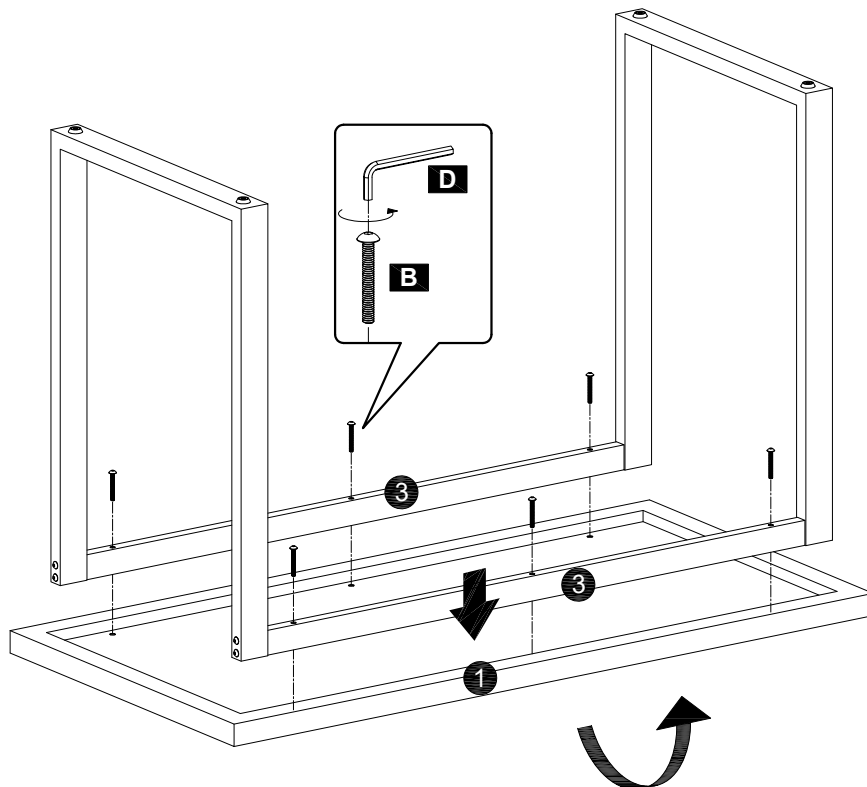

Assemble instruction

27980176-01

MICHAELA

2 PERS.

30 MIN

0
10
20
30
40
50
60
70
80
90
100
110
120
130
140
150
160
170
180
190
200

A	x 8
	
M6x65mm	

B	x 6
	
M6x50mm	

C	x 4
	
Φ 19mm	

D	x 1
	
4mm	

1

2

3