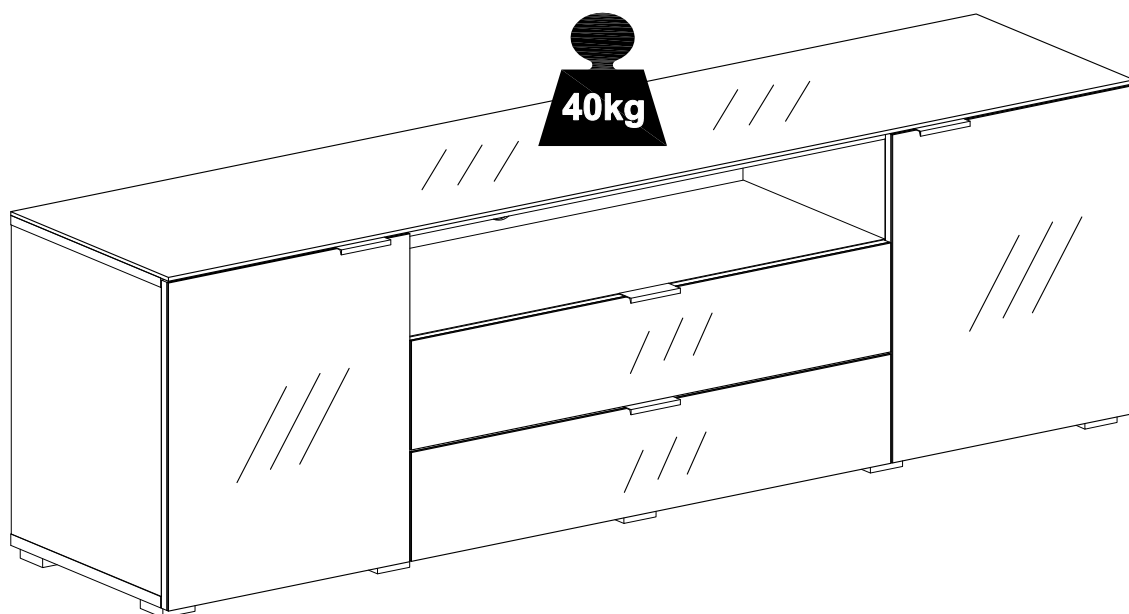

2858000H-01

VEGAS

2 PERS.

90 MIN

A x 24  Φ6x43mm	B x 24  Φ15mm	C x 10  Φ7.8x40mm	D x 8  Φ7x48mm	
E x 12  Φ4x35mm	F x 44  Φ3.5x14mm	G x 9  Φ4x25mm	H x 4  80 mm	J x 4 
K x 1  4mm	L x 12  15x10mm	M x 12  Φ20mm	N x 6  M6x30mm	P x 8  Φ5mm
Q x 8  M6x12mm	R x 2  Φ30mm	S x 2  Φ4x60mm	T x 2  Φ8mm	U x 8  Φ3x14mm

1

2

3

4

5

C	x 4
	
Ø7.8x40mm	

D	x 8
	
Ø7x48mm	

6

S	x 2
	
Φ4x60mm	

T	x 2
	
Φ8mm	