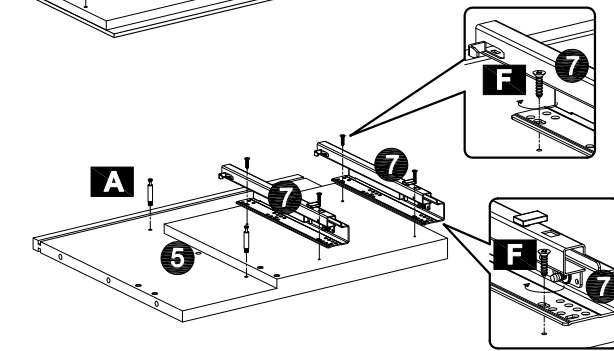

2858000H-01

VEGAS

2 PERS.

90 MIN

A x 24  Φ6x43mm	B x 24  Φ15mm	C x 10  Φ7.8x40mm	D x 8  Φ7x48mm	
E x 12  Φ4x35mm	F x 44  Φ3.5x14mm	G x 9  Φ4x25mm	H x 4  80 mm	J x 4 
K x 1  4mm	L x 12  15x10mm	M x 12  Φ20mm	N x 6  M6x30mm	P x 8  Φ5mm
Q x 8  M6x12mm	R x 2  Φ30mm	S x 2  Φ4x60mm	T x 2  Φ8mm	U x 8  Φ3x14mm

1

2

3

4

5

C	x 4
	
Ø7.8x40mm	

D	x 8
	
Ø7x48mm	

6

G	x 9
	
Ø4x25mm	

7

8

F	x 16
	
Φ3.5x14mm	

M	x 12
	
Φ20mm	

L	x 12
	
15x10mm	

R	x 2
	
Φ30mm	

F	x 12
	
Φ3.5x14mm	

S	x 2
	
Φ4x60mm	

T	x 2
	
Φ8mm	