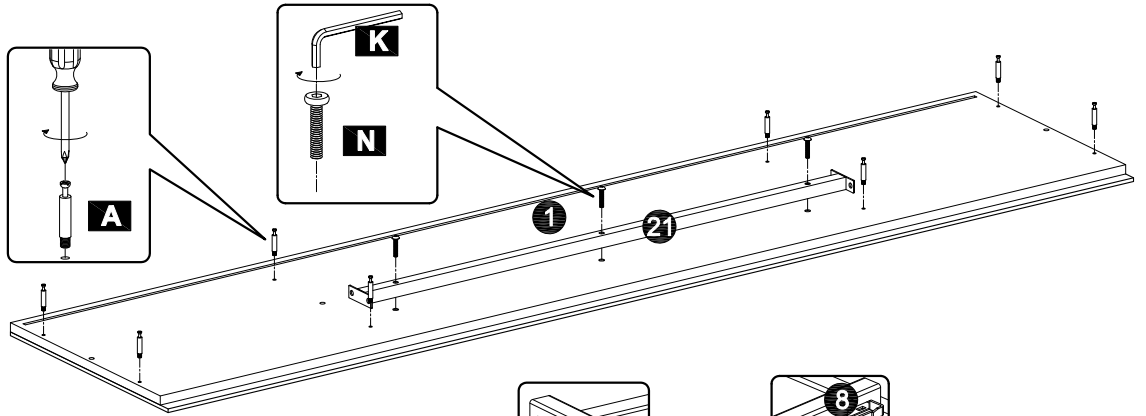

2858000H-01

VEGAS

2 PERS.

90 MIN

A x 24  Φ6x43mm	B x 24  Φ15mm	C x 10  Φ7.8x40mm	D x 8  Φ7x48mm	
E x 12  Φ4x35mm	F x 44  Φ3.5x14mm	G x 9  Φ4x25mm	H x 4  80 mm	J x 4 
K x 1  4mm	L x 12  15x10mm	M x 12  Φ20mm	N x 6  M6x30mm	P x 8  Φ5mm
Q x 8  M6x12mm	R x 2  Φ30mm	S x 2  Φ4x60mm	T x 2  Φ8mm	U x 8  Φ3x14mm

1

2

3

4

5

C	x 4
	
Ø7.8x40mm	

D	x 8
	
Ø7x48mm	

6

G	x 9
	
Ø4x25mm	

7

8

F	x 16
	
Φ3.5x14mm	

M	x 12
	
Φ20mm	

L	x 12
	
15x10mm	

R	x 2
	
Φ30mm	

F	x 12
	
Φ3.5x14mm	

S	x 2
	
Φ4x60mm	

T	x 2
	
Φ8mm	