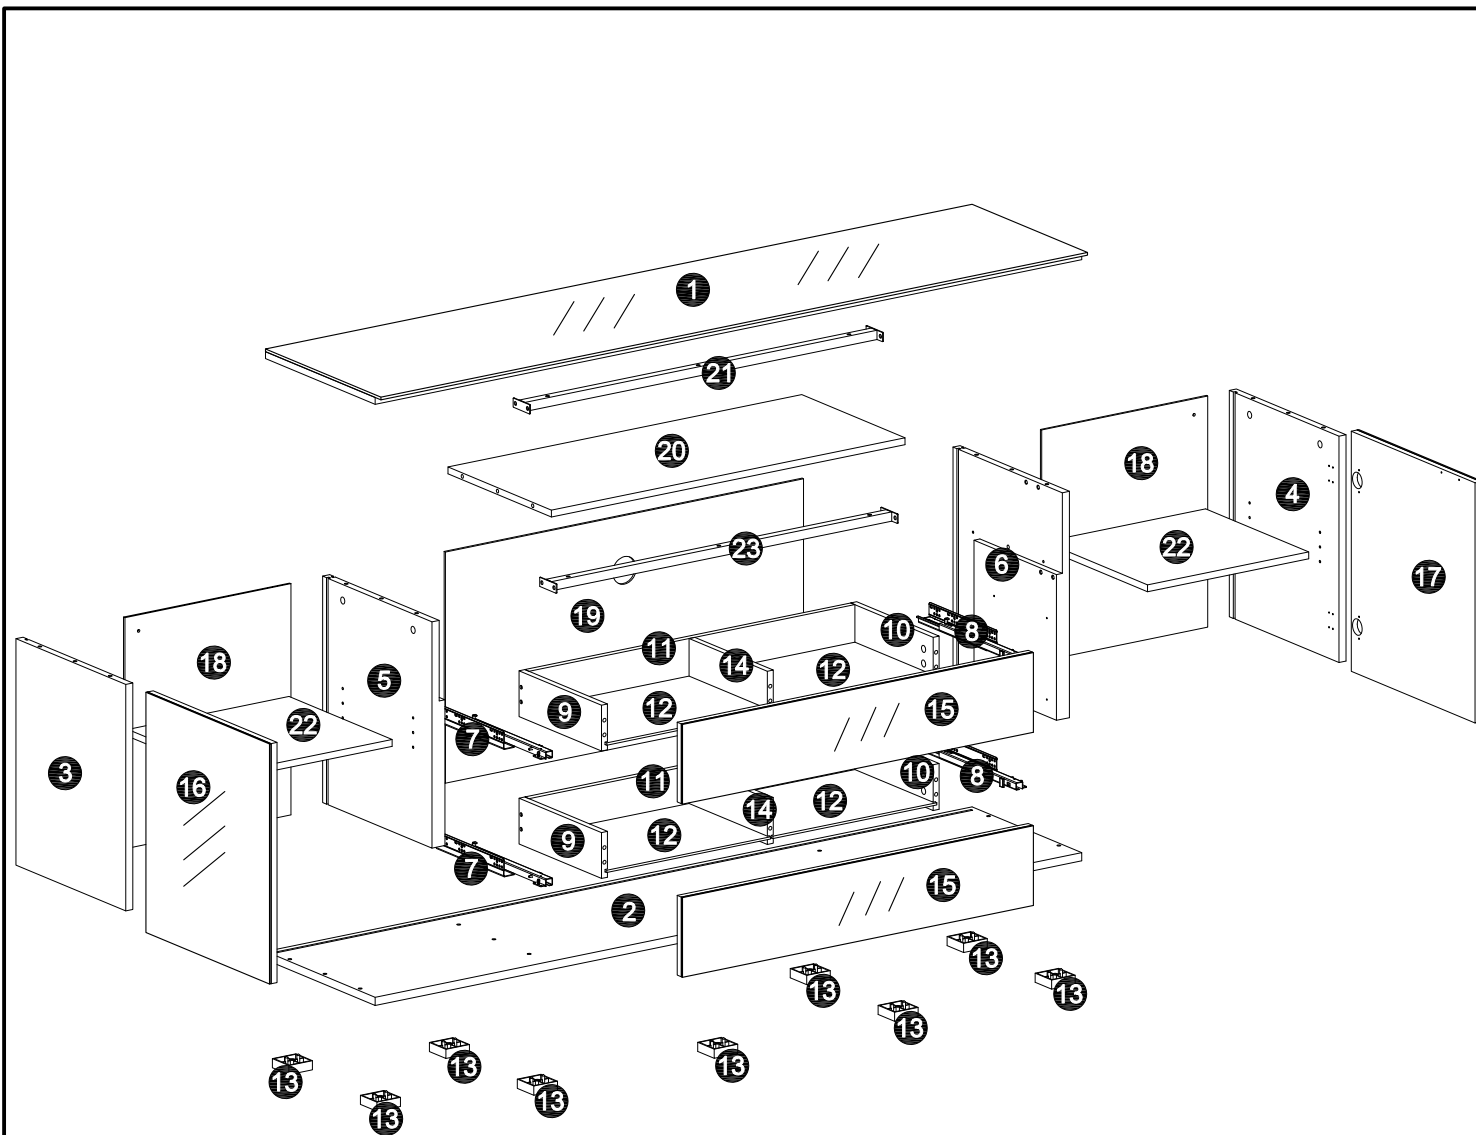

2858000H-01

VEGAS

2 PERS.

90 MIN

A x 24  Φ6x43mm	B x 24  Φ15mm	C x 10  Φ7.8x40mm	D x 8  Φ7x48mm	
E x 12  Φ4x35mm	F x 44  Φ3.5x14mm	G x 9  Φ4x25mm	H x 4  80 mm	J x 4 
K x 1  4mm	L x 12  15x10mm	M x 12  Φ20mm	N x 6  M6x30mm	P x 8  Φ5mm
Q x 8  M6x12mm	R x 2  Φ30mm	S x 2  Φ4x60mm	T x 2  Φ8mm	U x 8  Φ3x14mm

1

2

3

4

5

C	x 4
	
Ø7.8x40mm	

D	x 8
	
Ø7x48mm	

6

G	x 9
	
Ø4x25mm	

7

8

F	x 16
	
Φ3.5x14mm	

M	x 12
	
Φ20mm	

L	x 12
	
15x10mm	

R	x 2
	
Φ30mm	

F	x 12
	
Φ3.5x14mm	

S	x 2
	
Φ4x60mm	

T	x 2
	
Φ8mm	