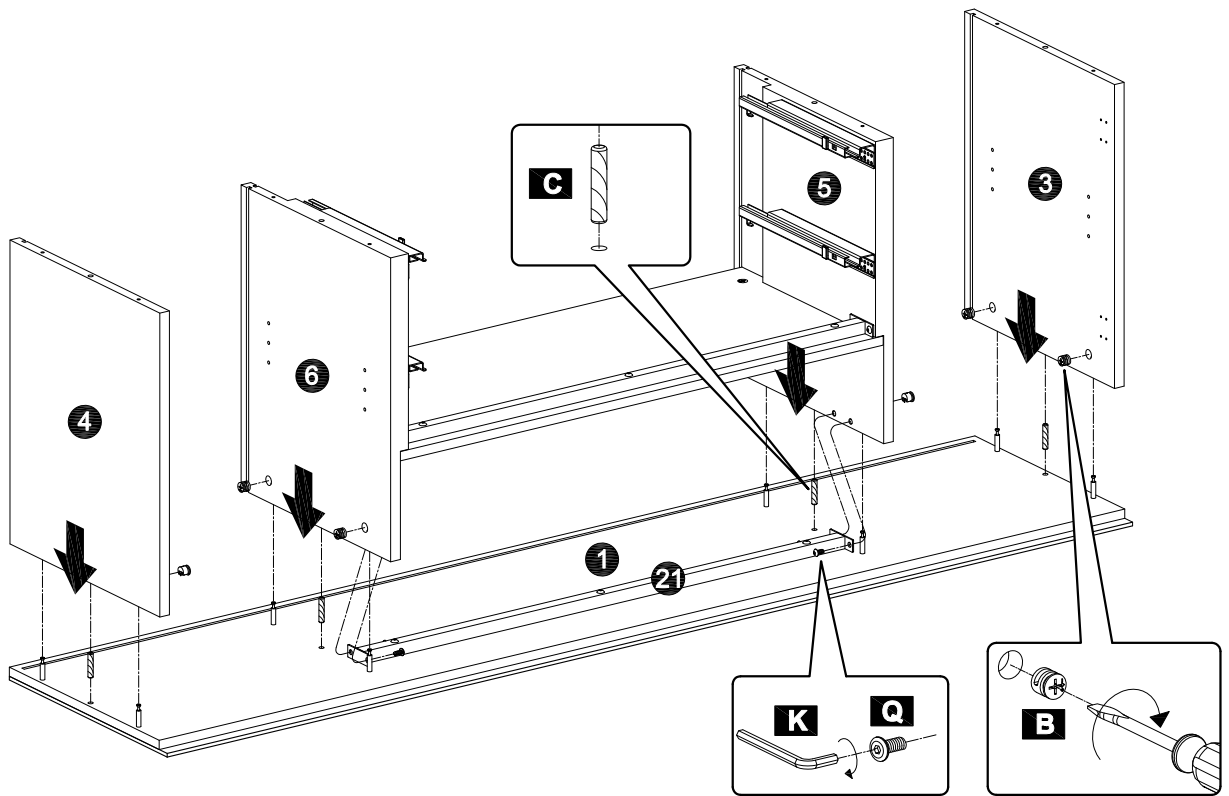

2858000H-01

VEGAS

2 PERS.

90 MIN

A x 24  Φ6x43mm	B x 24  Φ15mm	C x 10  Φ7.8x40mm	D x 8  Φ7x48mm	
E x 12  Φ4x35mm	F x 44  Φ3.5x14mm	G x 9  Φ4x25mm	H x 4  80 mm	J x 4 
K x 1  4mm	L x 12  15x10mm	M x 12  Φ20mm	N x 6  M6x30mm	P x 8  Φ5mm
Q x 8  M6x12mm	R x 2  Φ30mm	S x 2  Φ4x60mm	T x 2  Φ8mm	U x 8  Φ3x14mm

1

2

3

4

5

C	x 4
	
Ø7.8x40mm	

D	x 8
	
Ø7x48mm	

6

G	x 9
	
Ø4x25mm	

7

8

F	x 16
	
Φ3.5x14mm	

M	x 12
	
Φ20mm	

L	x 12
	
15x10mm	

R	x 2
	
Φ30mm	

F	x 12
	
Φ3.5x14mm	

S	x 2
	
Φ4x60mm	

T	x 2
	
Φ8mm	