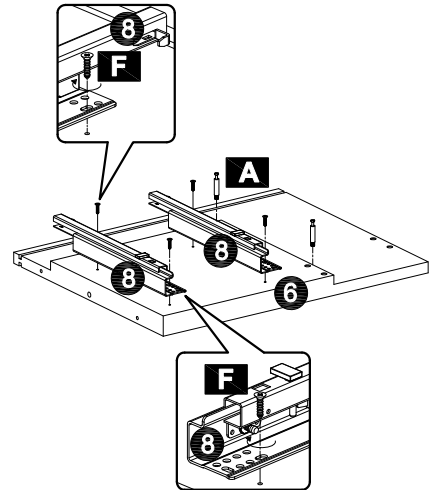

2858000H-01

VEGAS

2 PERS.

90 MIN

A x 24  Φ6x43mm	B x 24  Φ15mm	C x 10  Φ7.8x40mm	D x 8  Φ7x48mm	
E x 12  Φ4x35mm	F x 44  Φ3.5x14mm	G x 9  Φ4x25mm	H x 4  80 mm	J x 4 
K x 1  4mm	L x 12  15x10mm	M x 12  Φ20mm	N x 6  M6x30mm	P x 8  Φ5mm
Q x 8  M6x12mm	R x 2  Φ30mm	S x 2  Φ4x60mm	T x 2  Φ8mm	U x 8  Φ3x14mm

1

2

3

4

5

C	x 4
	
Ø7.8x40mm	

D	x 8
	
Ø7x48mm	

6

G	x 9
	
Ø4x25mm	

7

8

F	x 16
	
Φ3.5x14mm	

M	x 12
	
Φ20mm	

L	x 12
	
15x10mm	

R	x 2
	
Φ30mm	

F	x 12
	
Φ3.5x14mm	

S	x 2
	
Φ4x60mm	

T	x 2
	
Φ8mm	