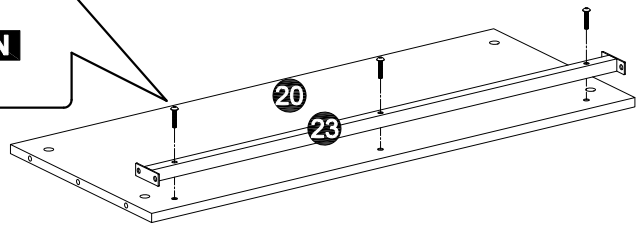

2858000H-01

VEGAS

2 PERS.

90 MIN

A x 24  Φ6x43mm	B x 24  Φ15mm	C x 10  Φ7.8x40mm	D x 8  Φ7x48mm	
E x 12  Φ4x35mm	F x 44  Φ3.5x14mm	G x 9  Φ4x25mm	H x 4  80 mm	J x 4 
K x 1  4mm	L x 12  15x10mm	M x 12  Φ20mm	N x 6  M6x30mm	P x 8  Φ5mm
Q x 8  M6x12mm	R x 2  Φ30mm	S x 2  Φ4x60mm	T x 2  Φ8mm	U x 8  Φ3x14mm

1

2

3

4

5

C	x 4
	
Ø7.8x40mm	

D	x 8
	
Ø7x48mm	

6

S	x 2
	
Φ4x60mm	

T	x 2
	
Φ8mm	