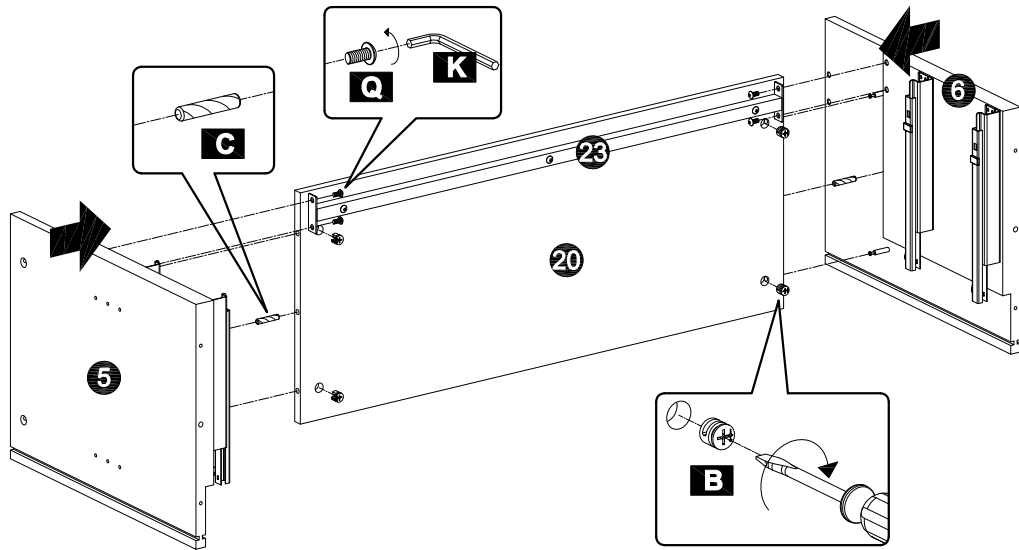

2858000H-01

VEGAS

2 PERS.

90 MIN

A x 24  Φ6x43mm	B x 24  Φ15mm	C x 10  Φ7.8x40mm	D x 8  Φ7x48mm	
E x 12  Φ4x35mm	F x 44  Φ3.5x14mm	G x 9  Φ4x25mm	H x 4  80 mm	J x 4 
K x 1  4mm	L x 12  15x10mm	M x 12  Φ20mm	N x 6  M6x30mm	P x 8  Φ5mm
Q x 8  M6x12mm	R x 2  Φ30mm	S x 2  Φ4x60mm	T x 2  Φ8mm	U x 8  Φ3x14mm

1

2

3

4

5

C	x 4
	
Ø7.8x40mm	

D	x 8
	
Ø7x48mm	

6

S	x 2
	
Φ4x60mm	

T	x 2
	
Φ8mm	