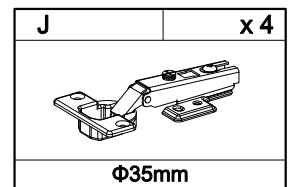

2858000H-01

VEGAS

2 PERS.

90 MIN

A x 24  Φ6x43mm	B x 24  Φ15mm	C x 10  Φ7.8x40mm	D x 8  Φ7x48mm	
E x 12  Φ4x35mm	F x 44  Φ3.5x14mm	G x 9  Φ4x25mm	H x 4  80 mm	J x 4 
K x 1  4mm	L x 12  15x10mm	M x 12  Φ20mm	N x 6  M6x30mm	P x 8  Φ5mm
Q x 8  M6x12mm	R x 2  Φ30mm	S x 2  Φ4x60mm	T x 2  Φ8mm	U x 8  Φ3x14mm

1

2

3

4

5

C	x 4
	
Ø7.8x40mm	

D	x 8
	
Ø7x48mm	

6

G	x 9
	
Ø4x25mm	

7

8

F	x 16
	
Φ3.5x14mm	

M	x 12
	
Φ20mm	

L	x 12
	
15x10mm	

R	x 2
	
Φ30mm	

F	x 12
	
Φ3.5x14mm	

S	x 2
	
Φ4x60mm	

T	x 2
	
Φ8mm	