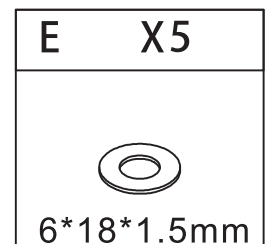

07580200/01

XXXLutz KG
Römerstraße 39,
AT-4600 Wels / Austria
MID.YOU
IN THE MIDDLE OF YOUR HOME

2-1

1

2

3

2-2