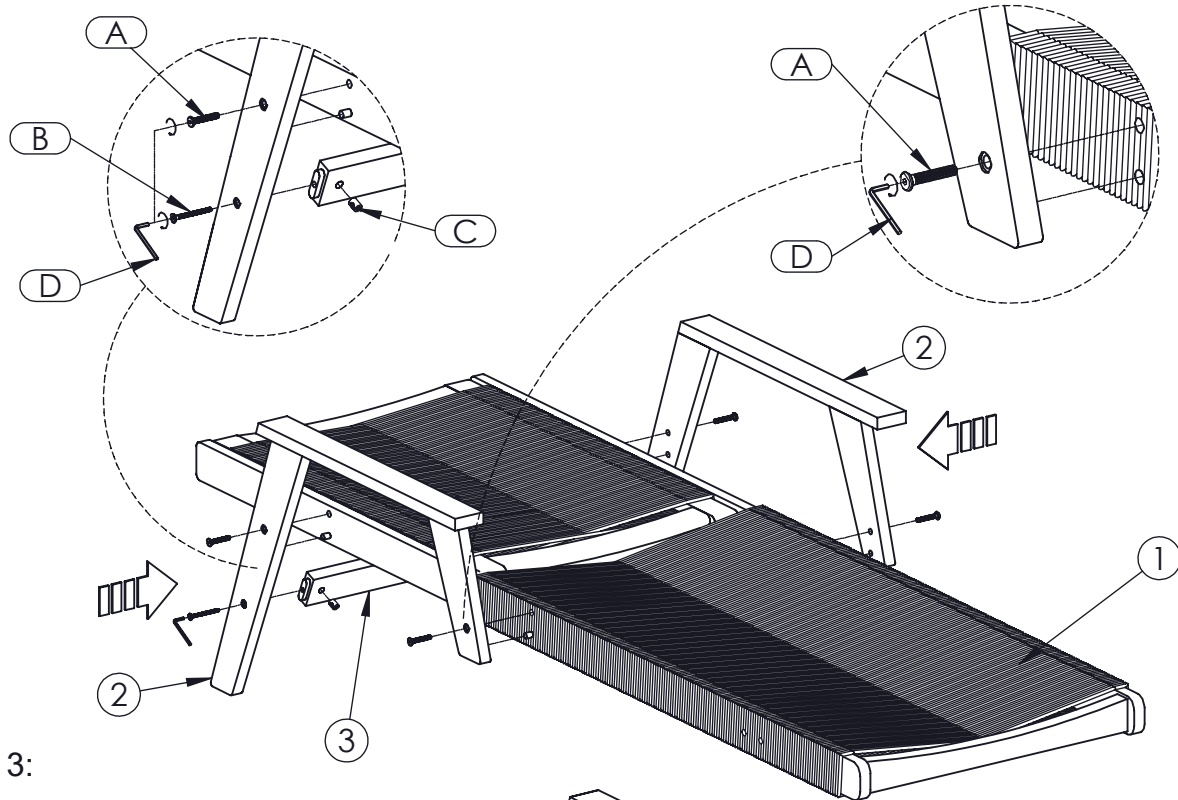

# Assembly Instruction

Monteringsanvisning | Montageanleitungen

Article Number: 9606-667

Description: Little John Sunbed Acacia - Dark brown / Beige

@venturehomese  
@venture.design

**Do not tighten screws until all  
screws have been assembled!**

**Venture  
home**

No.		Qty.
1		1
2		2
3		1
4		2
5		1

	No.		Qty.
1999-4328	A	 M8 x 45	8
1999-4328	B	 M6 x 60	4
No	C	 M6 x 13	4
No	D	 M4 x 60	1

Step 1:

Step 2:

Step 3:

1

2