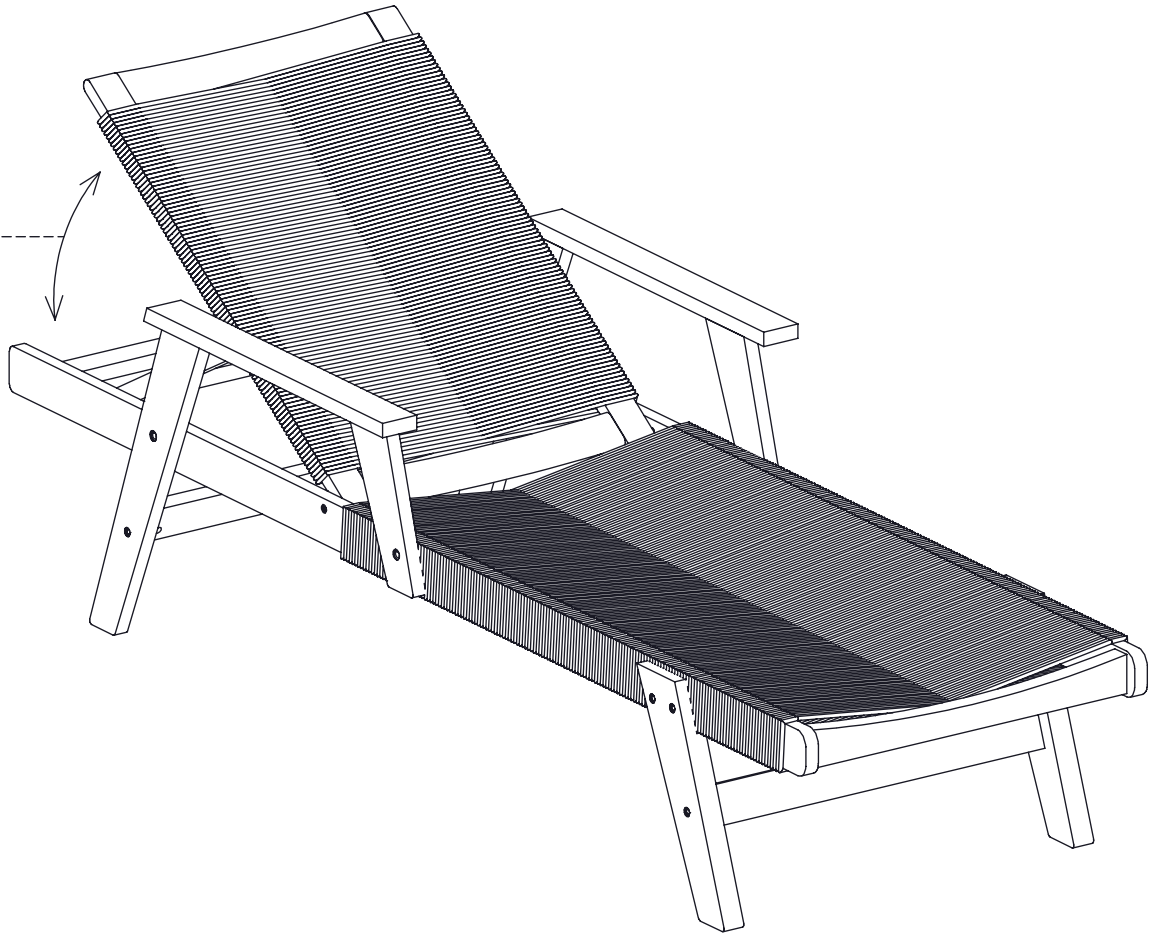

# Assembly Instruction

Monteringsanvisning | Montageanleitungen

Article Number: 9606-667

Description: Little John Sunbed Acacia - Dark brown / Beige

@venturehomese  
@venture.design

**Do not tighten screws until all  
screws have been assembled!**

**Venture  
home**

No.		Qty.
1		1
2		2
3		1
4		2
5		1

	No.		Qty.
1999-4328	A	 M8 x 45	8
1999-4328	B	 M6 x 60	4
No	C	 M6 x 13	4
No	D	 M4 x 60	1

Step 1:

Step 2:

Step 3:

1

2