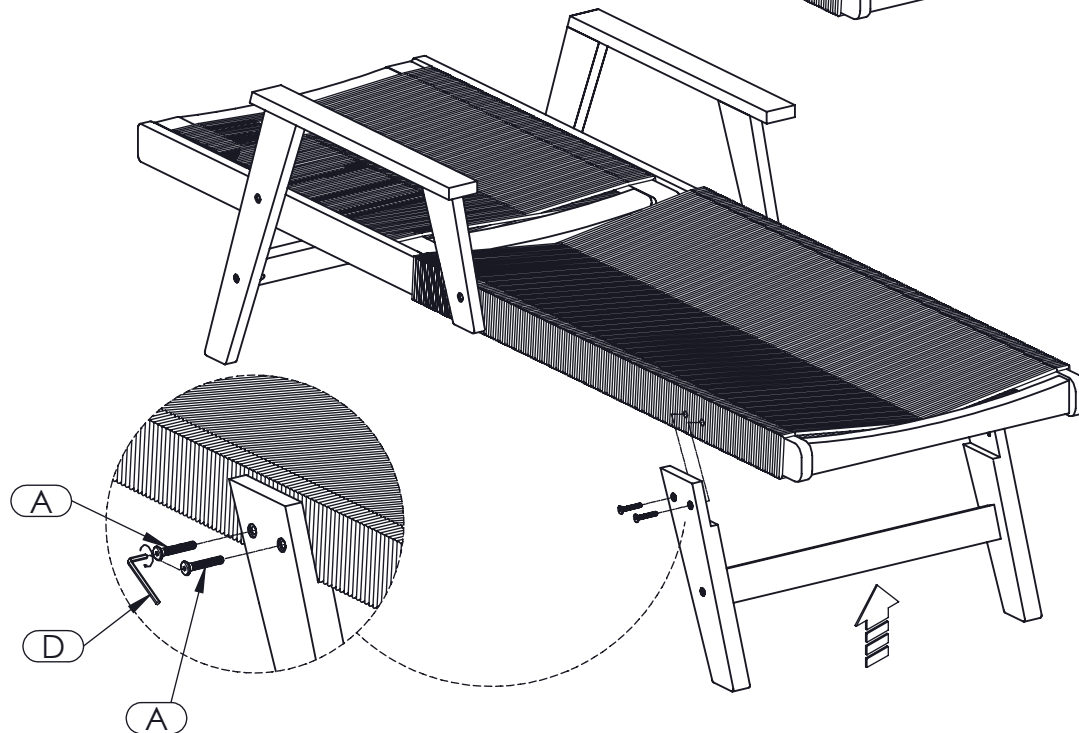

# Assembly Instruction

Monteringsanvisning | Montageanleitungen

Article Number: 9606-667

Description: Little John Sunbed Acacia - Dark brown / Beige

@venturehomese  
@venture.design

**Do not tighten screws until all  
screws have been assembled!**

**Venture  
home**

No.		Qty.
1		1
2		2
3		1
4		2
5		1

	No.		Qty.
1999-4328	A	 M8 x 45	8
1999-4328	B	 M6 x 60	4
No	C	 M6 x 13	4
No	D	 M4 x 60	1

Step 1:

Step 2:

Step 3:

1

2