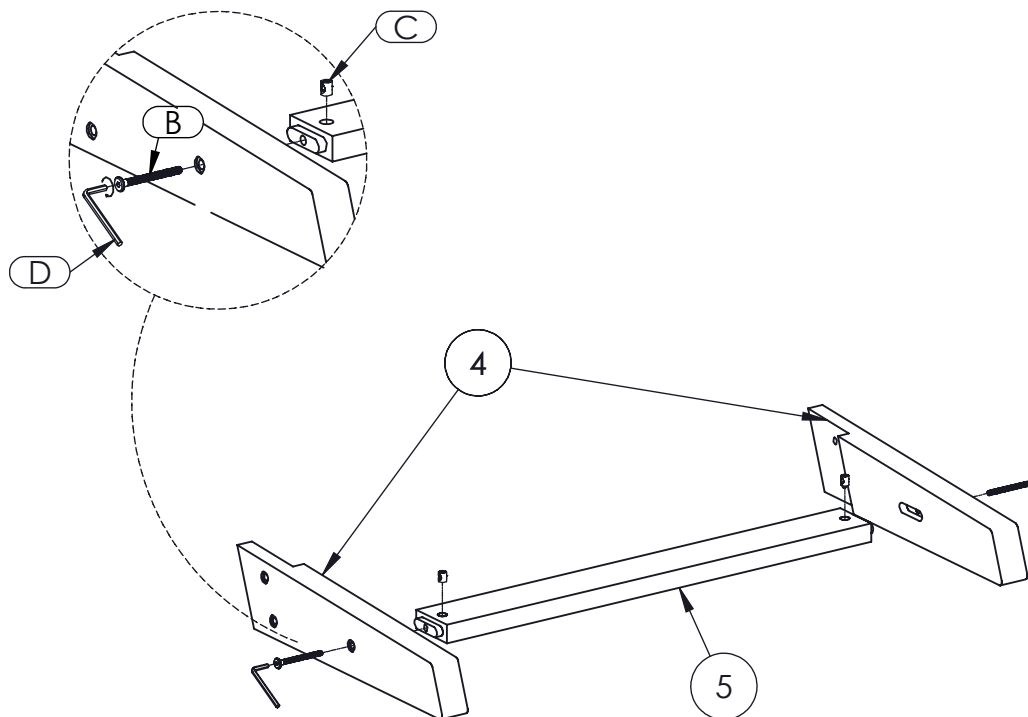

# Assembly Instruction

Monteringsanvisning | Montageanleitungen

Article Number: 9606-667

Description: Little John Sunbed Acacia - Dark brown / Beige

@venturehomese  
@venture.design

**Do not tighten screws until all  
screws have been assembled!**

**Venture  
home**

No.		Qty.
1		1
2		2
3		1
4		2
5		1

	No.		Qty.
1999-4328	A	 M8 x 45	8
1999-4328	B	 M6 x 60	4
No	C	 M6 x 13	4
No	D	 M4 x 60	1

Step 1:

Step 2:

Step 3:

1

2