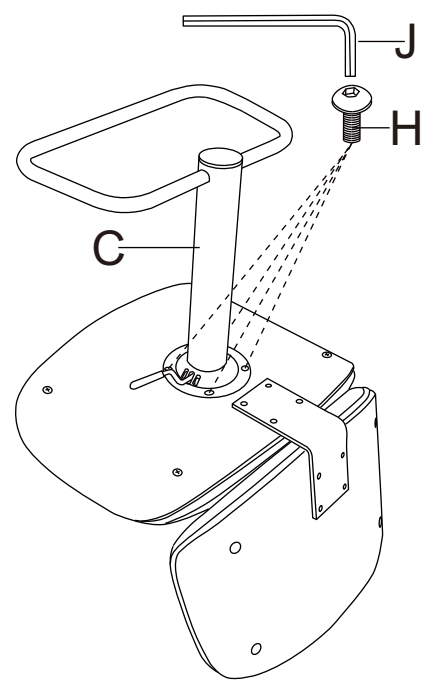

09080048/01/02

XXXLUTZ KG

Roemerstrasse 39

AT-4600 Wels, Austria

A	x1	B	x1	C	x1	D	x1	E	x1	F	x1	G	x4	H	x4
												M6x20mm		M6x16mm	

J	x1
	M6

1

2