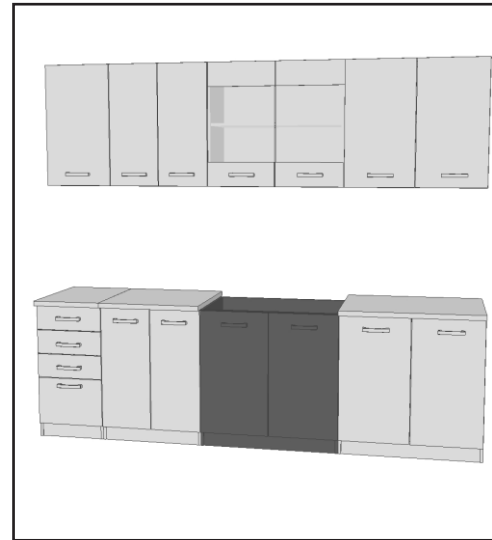

Hardware - okovi

Tools - alati

Components - delove

Side panels
vanjske stranice

Botom panel
Donji panel

drawer front panel
celo ladice

back panel
leđa

Drawer side panels
vanjske stranice ladice

drawers back panel
pozadina ladice

Fixed stripe
fiksna lajsna

Botom partition
Cokle

Hardware - okovi

Tools - alati

Components - delove

Hardware - okovi

Tools - alati

Components - delove

Side panels
vanjske stranice

Botom panel
Donji panel

front panesi
frontovi

back panel
leđa

Fixed stripe
fiksna lajsna

Botom partition
Cokle

Hardware - okovi