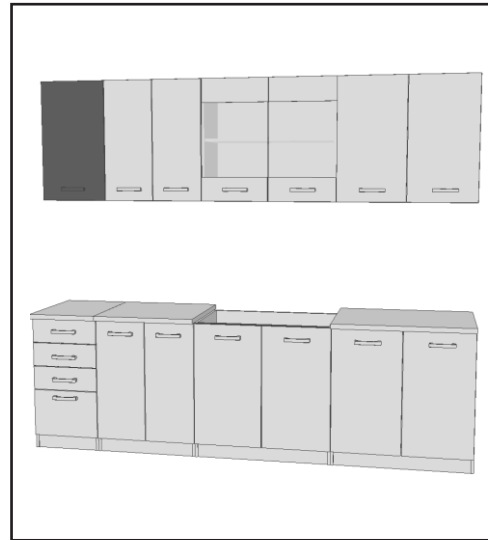

Components - delove

Side panels
vanjske stranice

Botom panel
Donji panel

front panesi
frontovi

back panel
leđa

Fixed stripe
fiksna lajsna

Botom partition
Cokle

Hardware - okovi

Tools - alati

Components - delove

Side panels
vanjske stranice

Botom panel
Donji panel

front panesi
frontovi

back panel
leđa

Fixed stripe
fiksna lajsna

Botom partition
Cokle