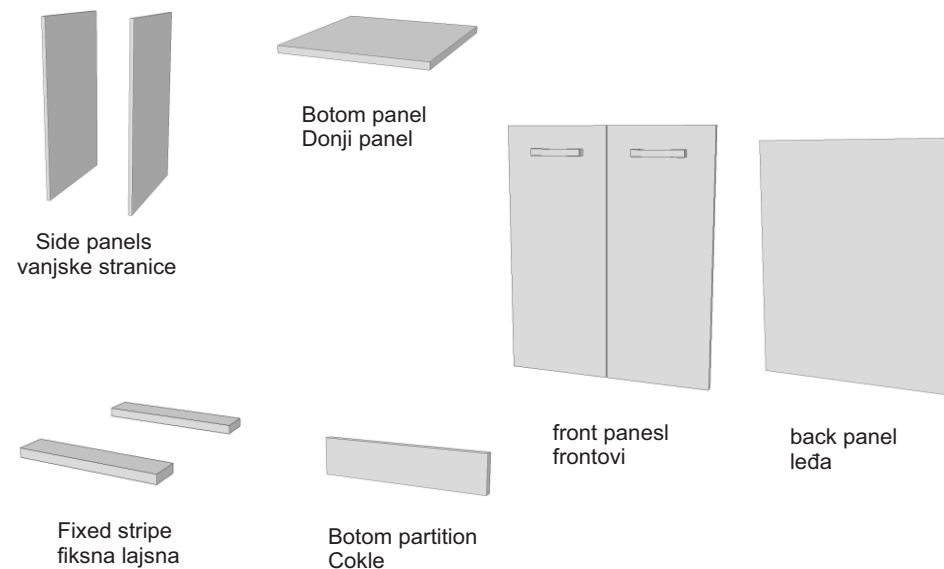

Hardware - okovi

Tools - alati

Components - delove

Side panels
vanjske stranice

Botom panel
Donji panel

drawer front panel
celo ladice

back panel
leđa

Drawer side panels
vanjske stranice ladice

drawers back panel
pozadina ladice

Fixed stripe
fiksna lajsna

Botom partition
Cokle

Hardware - okovi

Tools - alati

Components - delove

Hardware - okovi

Tools - alati

Components - delove

Side panels
vanjske stranice

Botom panel
Donji panel

front panesi
frontovi

back panel
leđa

Fixed stripe
fiksna lajsna

Botom partition
Cokle

Hardware - okovi