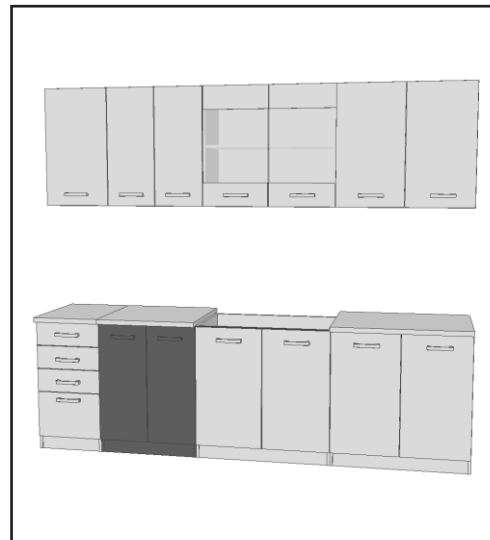

Hardware - okovi

Tools - alati

Components - delove

Side panels
vanjske stranice

Botom panel
Donji panel

drawer front panel
celo ladice

back panel
leđa

Drawer side panels
vanjske stranice ladice

drawers back panel
pozadina ladice

Fixed stripe
fiksna lajsna

Botom partition
Cokle

Hardware - okovi

Tools - alati

Components - delove

Hardware - okovi

Tools - alati

Components - delove

Side panels
vanjske stranice

Botom panel
Donji panel

front panesi
frontovi

back panel
leđa

Fixed stripe
fiksna lajsna

Botom partition
Cokle

Hardware - okovi