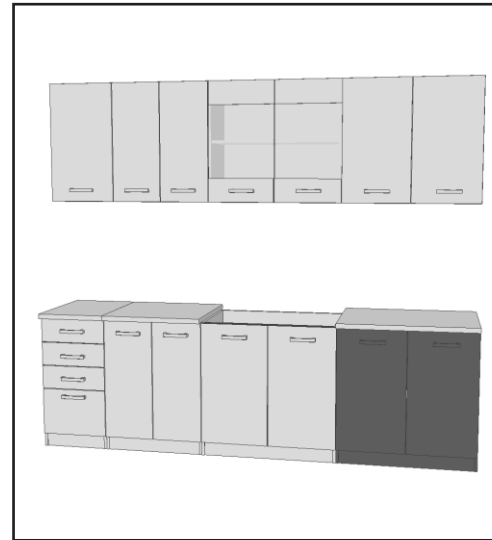

Hardware - okovi

Tools - alati

Components - delove

Side panels
vanjske stranice

Botom panel
Donji panel

drawer front panel
celo ladice

back panel
leđa

Drawer side panels
vanjske stranice ladice

drawers back panel
pozadina ladice

Fixed stripe
fiksna lajsna

Botom partition
Cokle

Hardware - okovi

Tools - alati

Components - delove

Hardware - okovi

Tools - alati

Components - delove

Side panels
vanjske stranice

Botom panel
Donji panel

front panesi
frontovi

back panel
leđa

Fixed stripe
fiksna lajsna

Botom partition
Cokle

Hardware - okovi

Tools - alati

Components - delove

Side panels
vanjske stranice

Botom panel
Donji panel

front panesi
frontovi

back panel
leđa

Fixed stripe
fiksna lajsna

Botom partition
Cokle