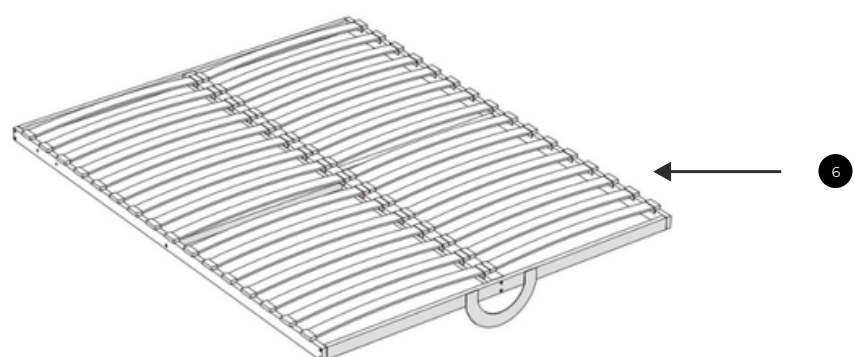

Polsterbett KING

Article number

004R0004

| Part number | Package |
|-------------|---------|
| 1 | 1/6 |
| 2 | 2/6 |
| 3 | 3/6 |
| 5 | 3/6 |
| 4 | 4/6 |
| 6 | 5/6 |
| 7 | 6/6 |

| | Quantity | Symbol | Length | |
|---|----------|--------|-----------|-------------------|
|  | x6 | A | 9X2 CM | M8X2 Ø 6X4 Stk |
|  | x12 | B | 1,5 CM | M6 |
|  | X8 | C | 3,5 CM | M6X35 |