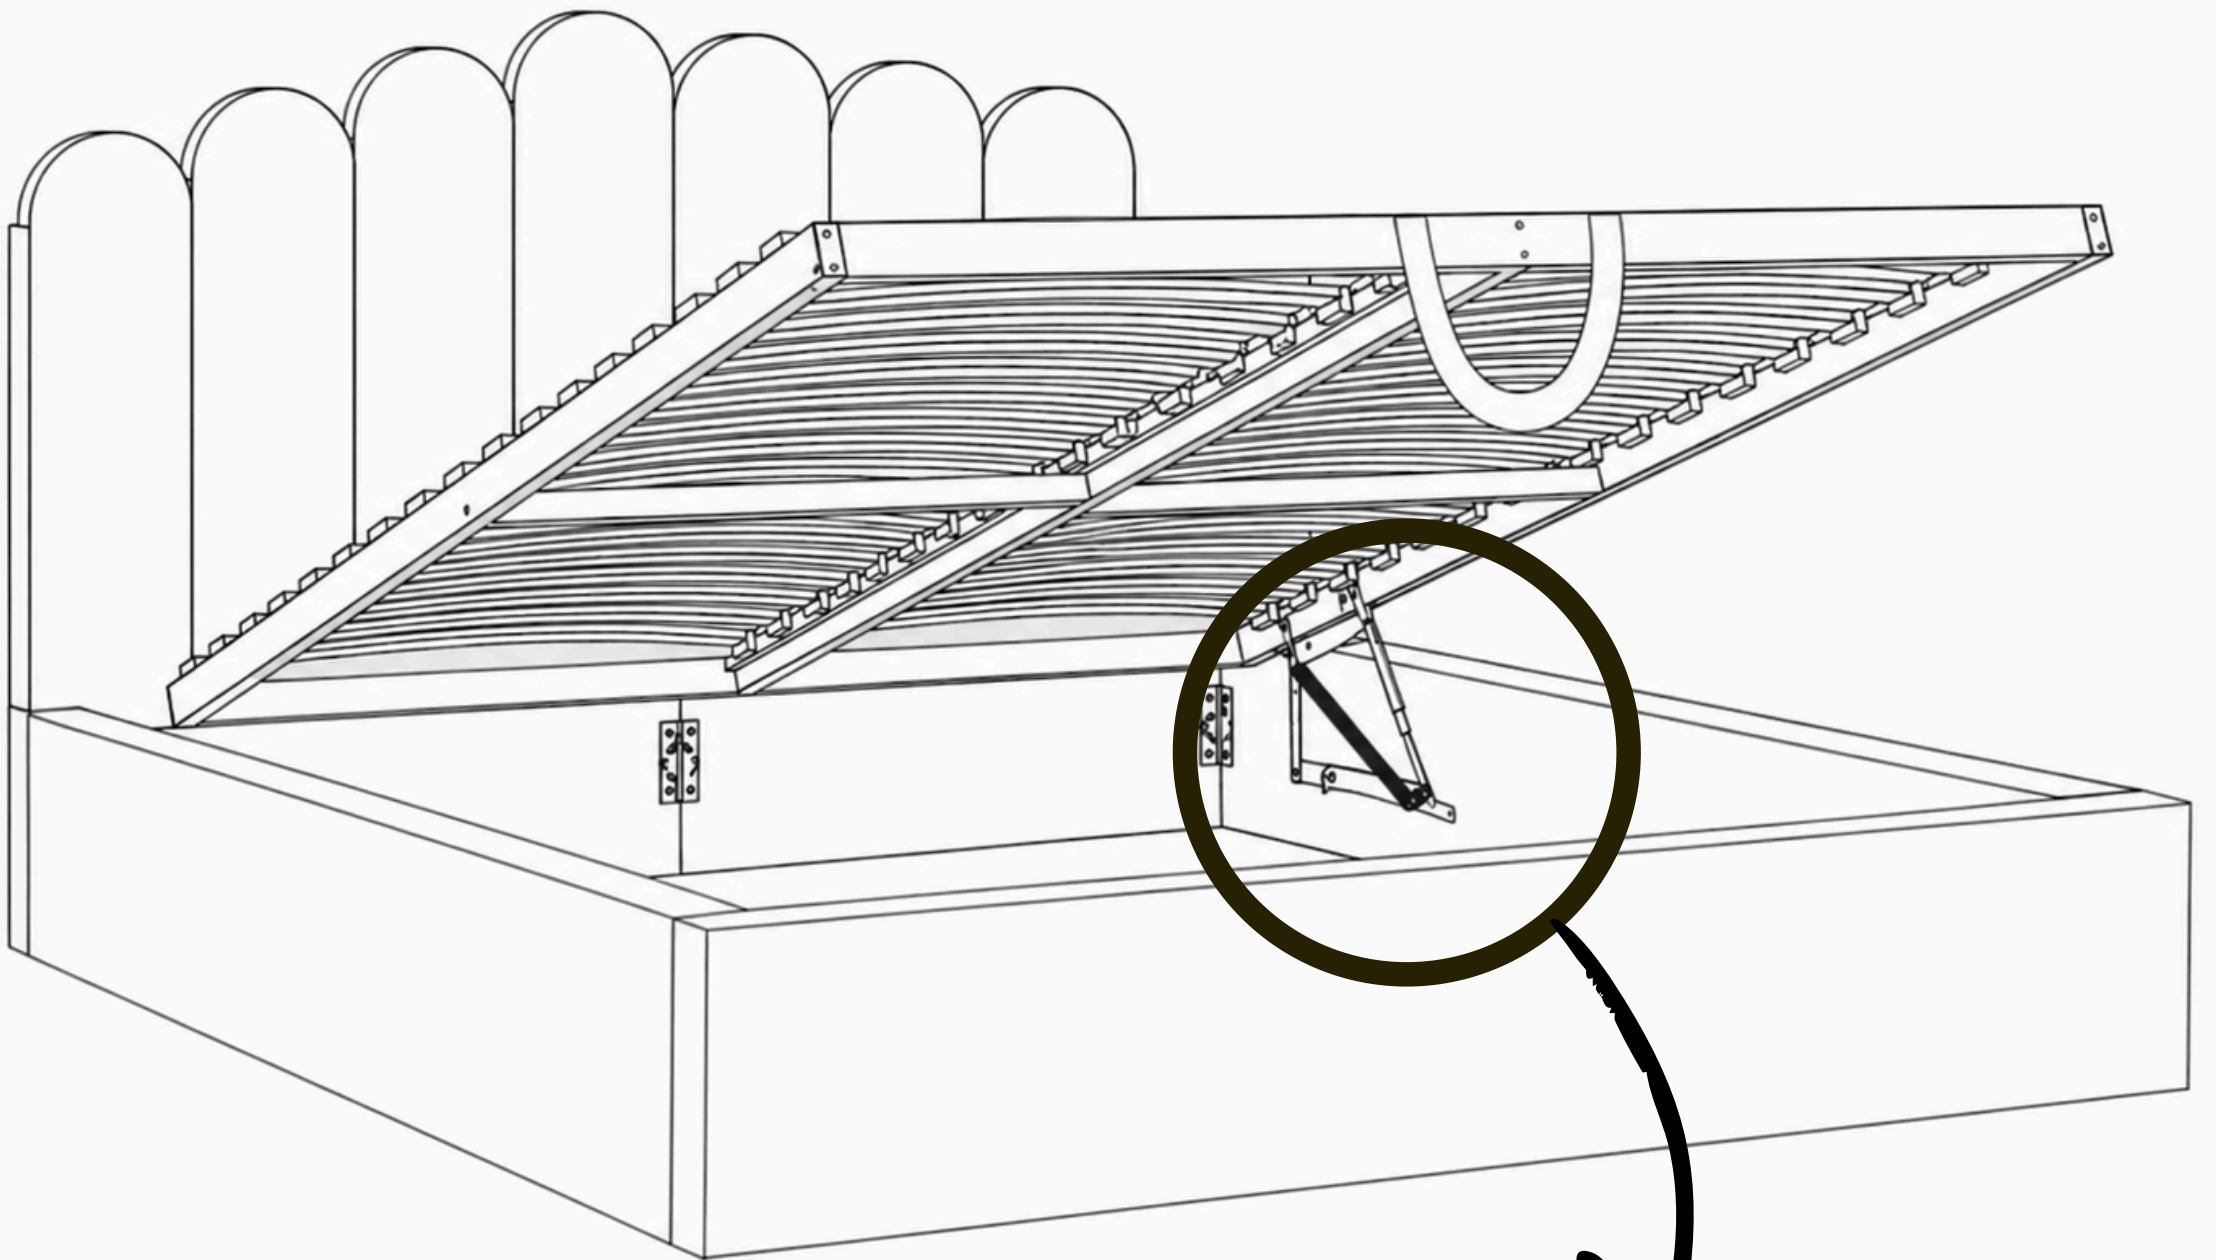

Polsterbett KING

Article number

004R0004

| Part number | Package |
|-------------|---------|
| 1 | 1/6 |
| 2 | 2/6 |
| 3 | 3/6 |
| 5 | 3/6 |
| 4 | 4/6 |
| 6 | 5/6 |
| 7 | 6/6 |

| | Quantity | Symbol | Length | |
|---|----------|--------|-----------|-------------------|
|  | x6 | A | 9X2 CM | M8X2 Ø 6X4 Stk |
|  | x12 | B | 1,5 CM | M6 |
|  | X8 | C | 3,5 CM | M6X35 |