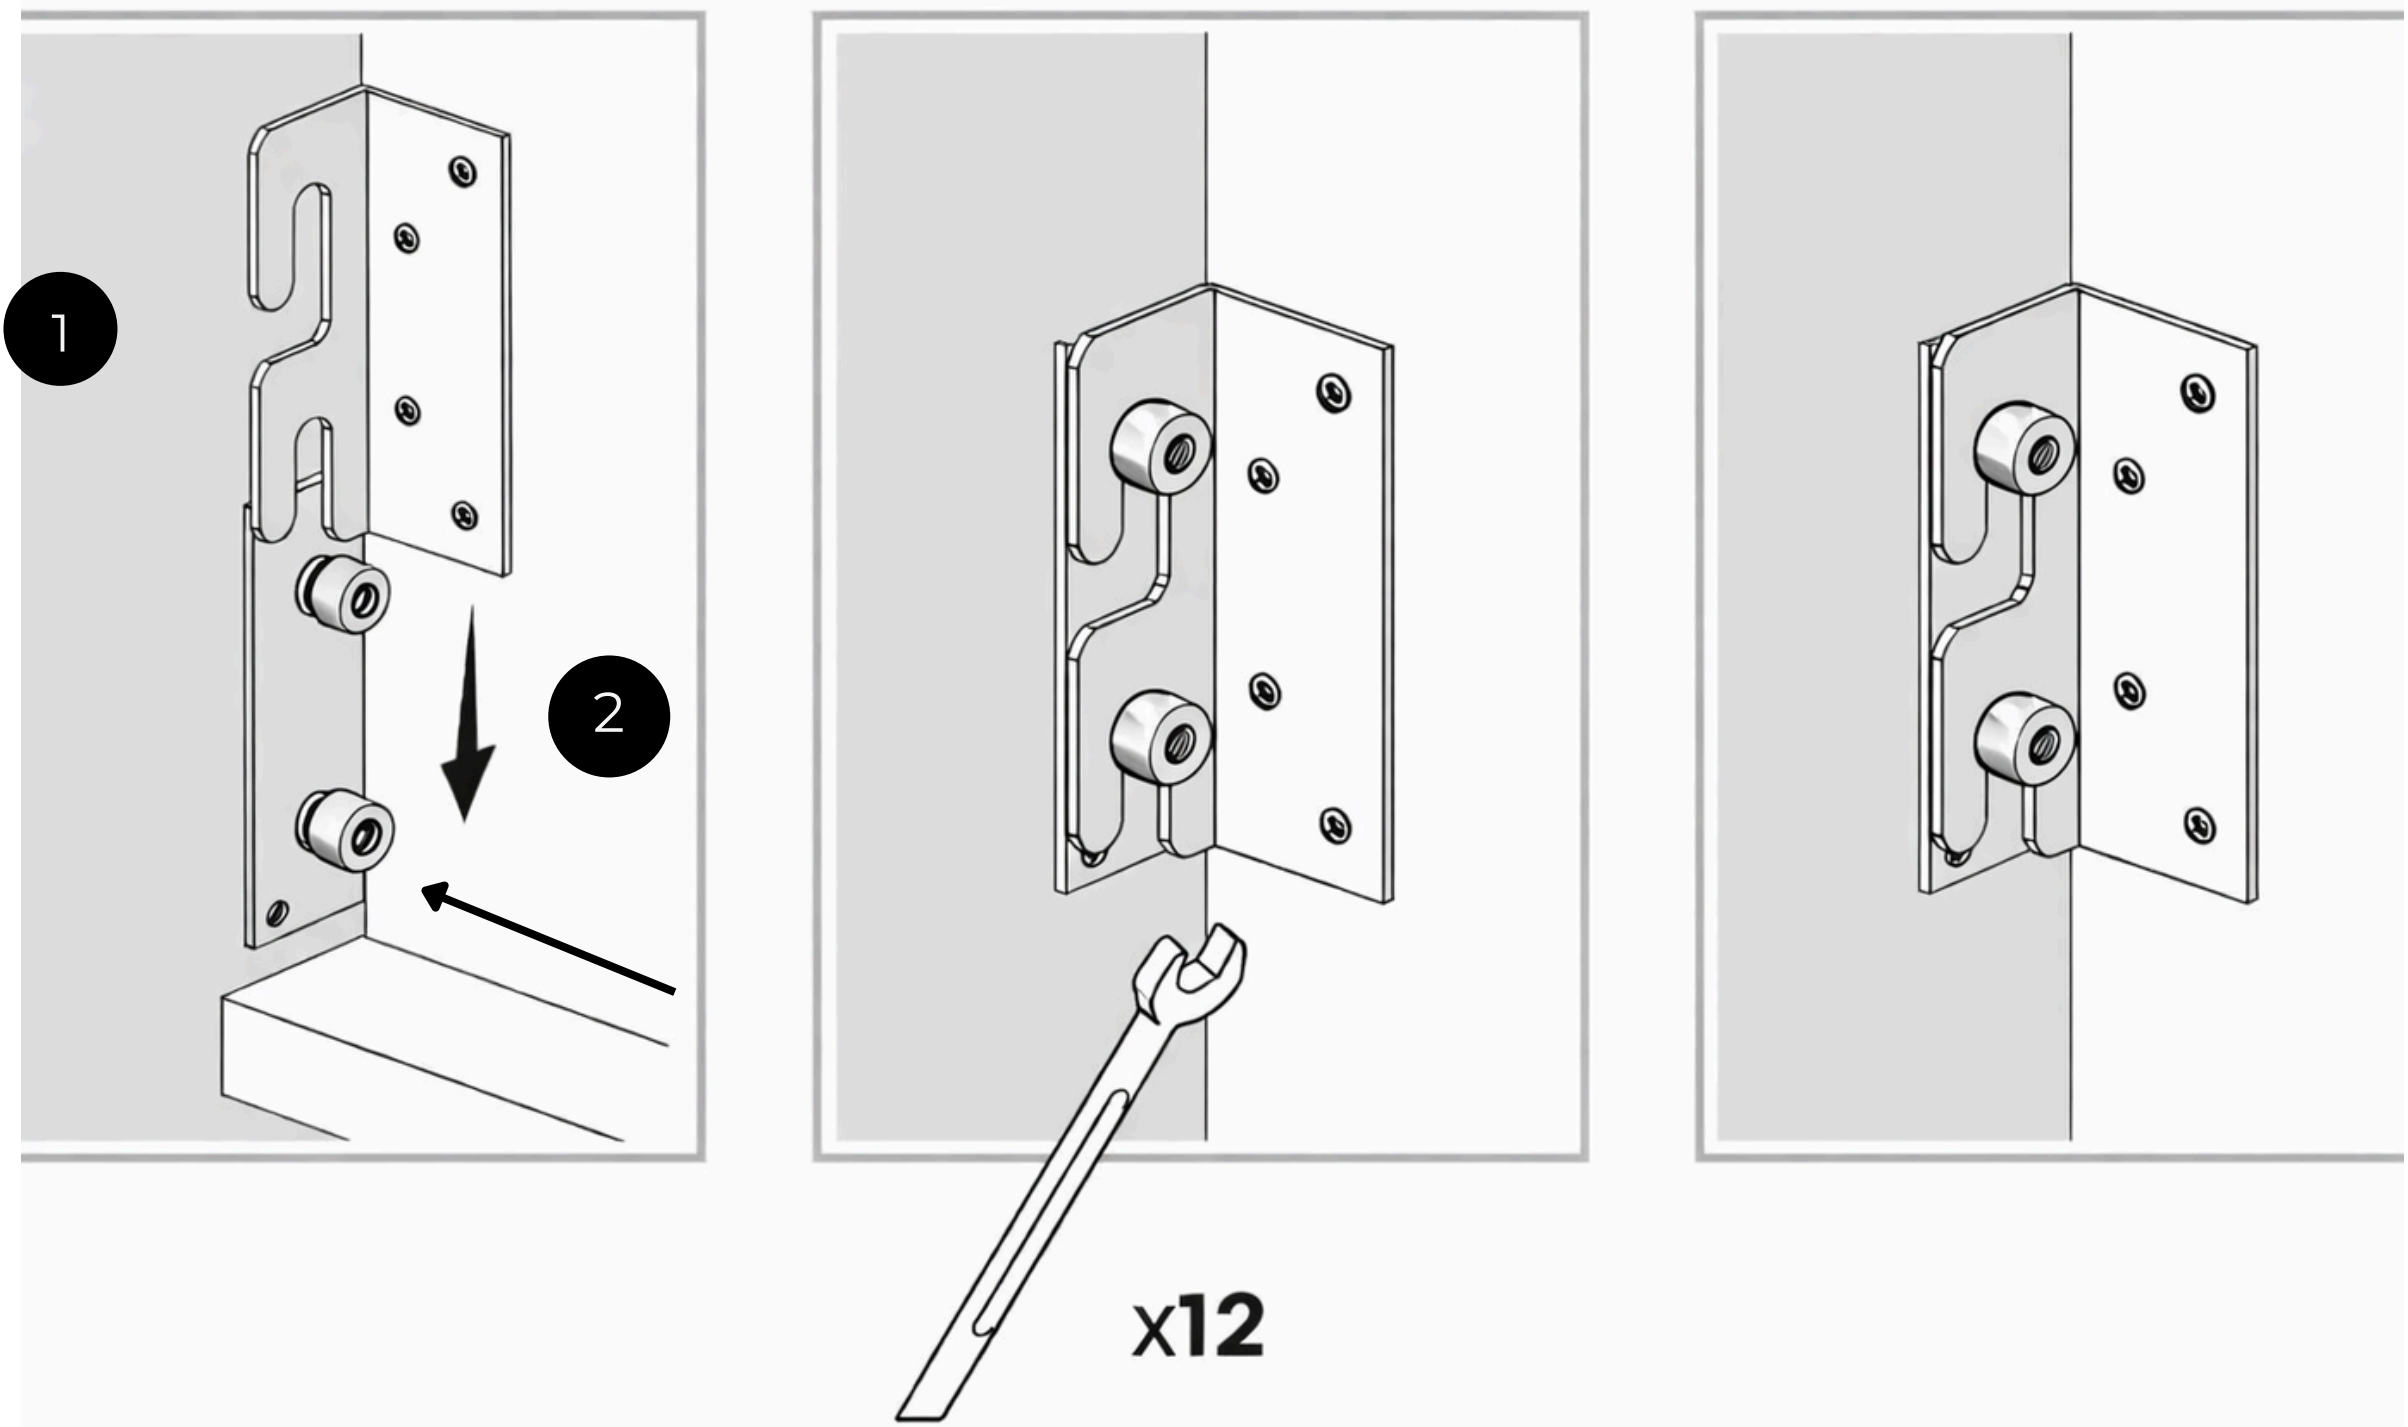

Polsterbett KING

Article number

004R0004

| Part number | Package |
|-------------|---------|
| 1 | 1/6 |
| 2 | 2/6 |
| 3 | 3/6 |
| 5 | 3/6 |
| 4 | 4/6 |
| 6 | 5/6 |
| 7 | 6/6 |

| | Quantity | Symbol | Length | |
|---|----------|--------|-----------|-------------------|
|  | x6 | A | 9X2 CM | M8X2 Ø 6X4 Stk |
|  | x12 | B | 1,5 CM | M6 |
|  | X8 | C | 3,5 CM | M6X35 |