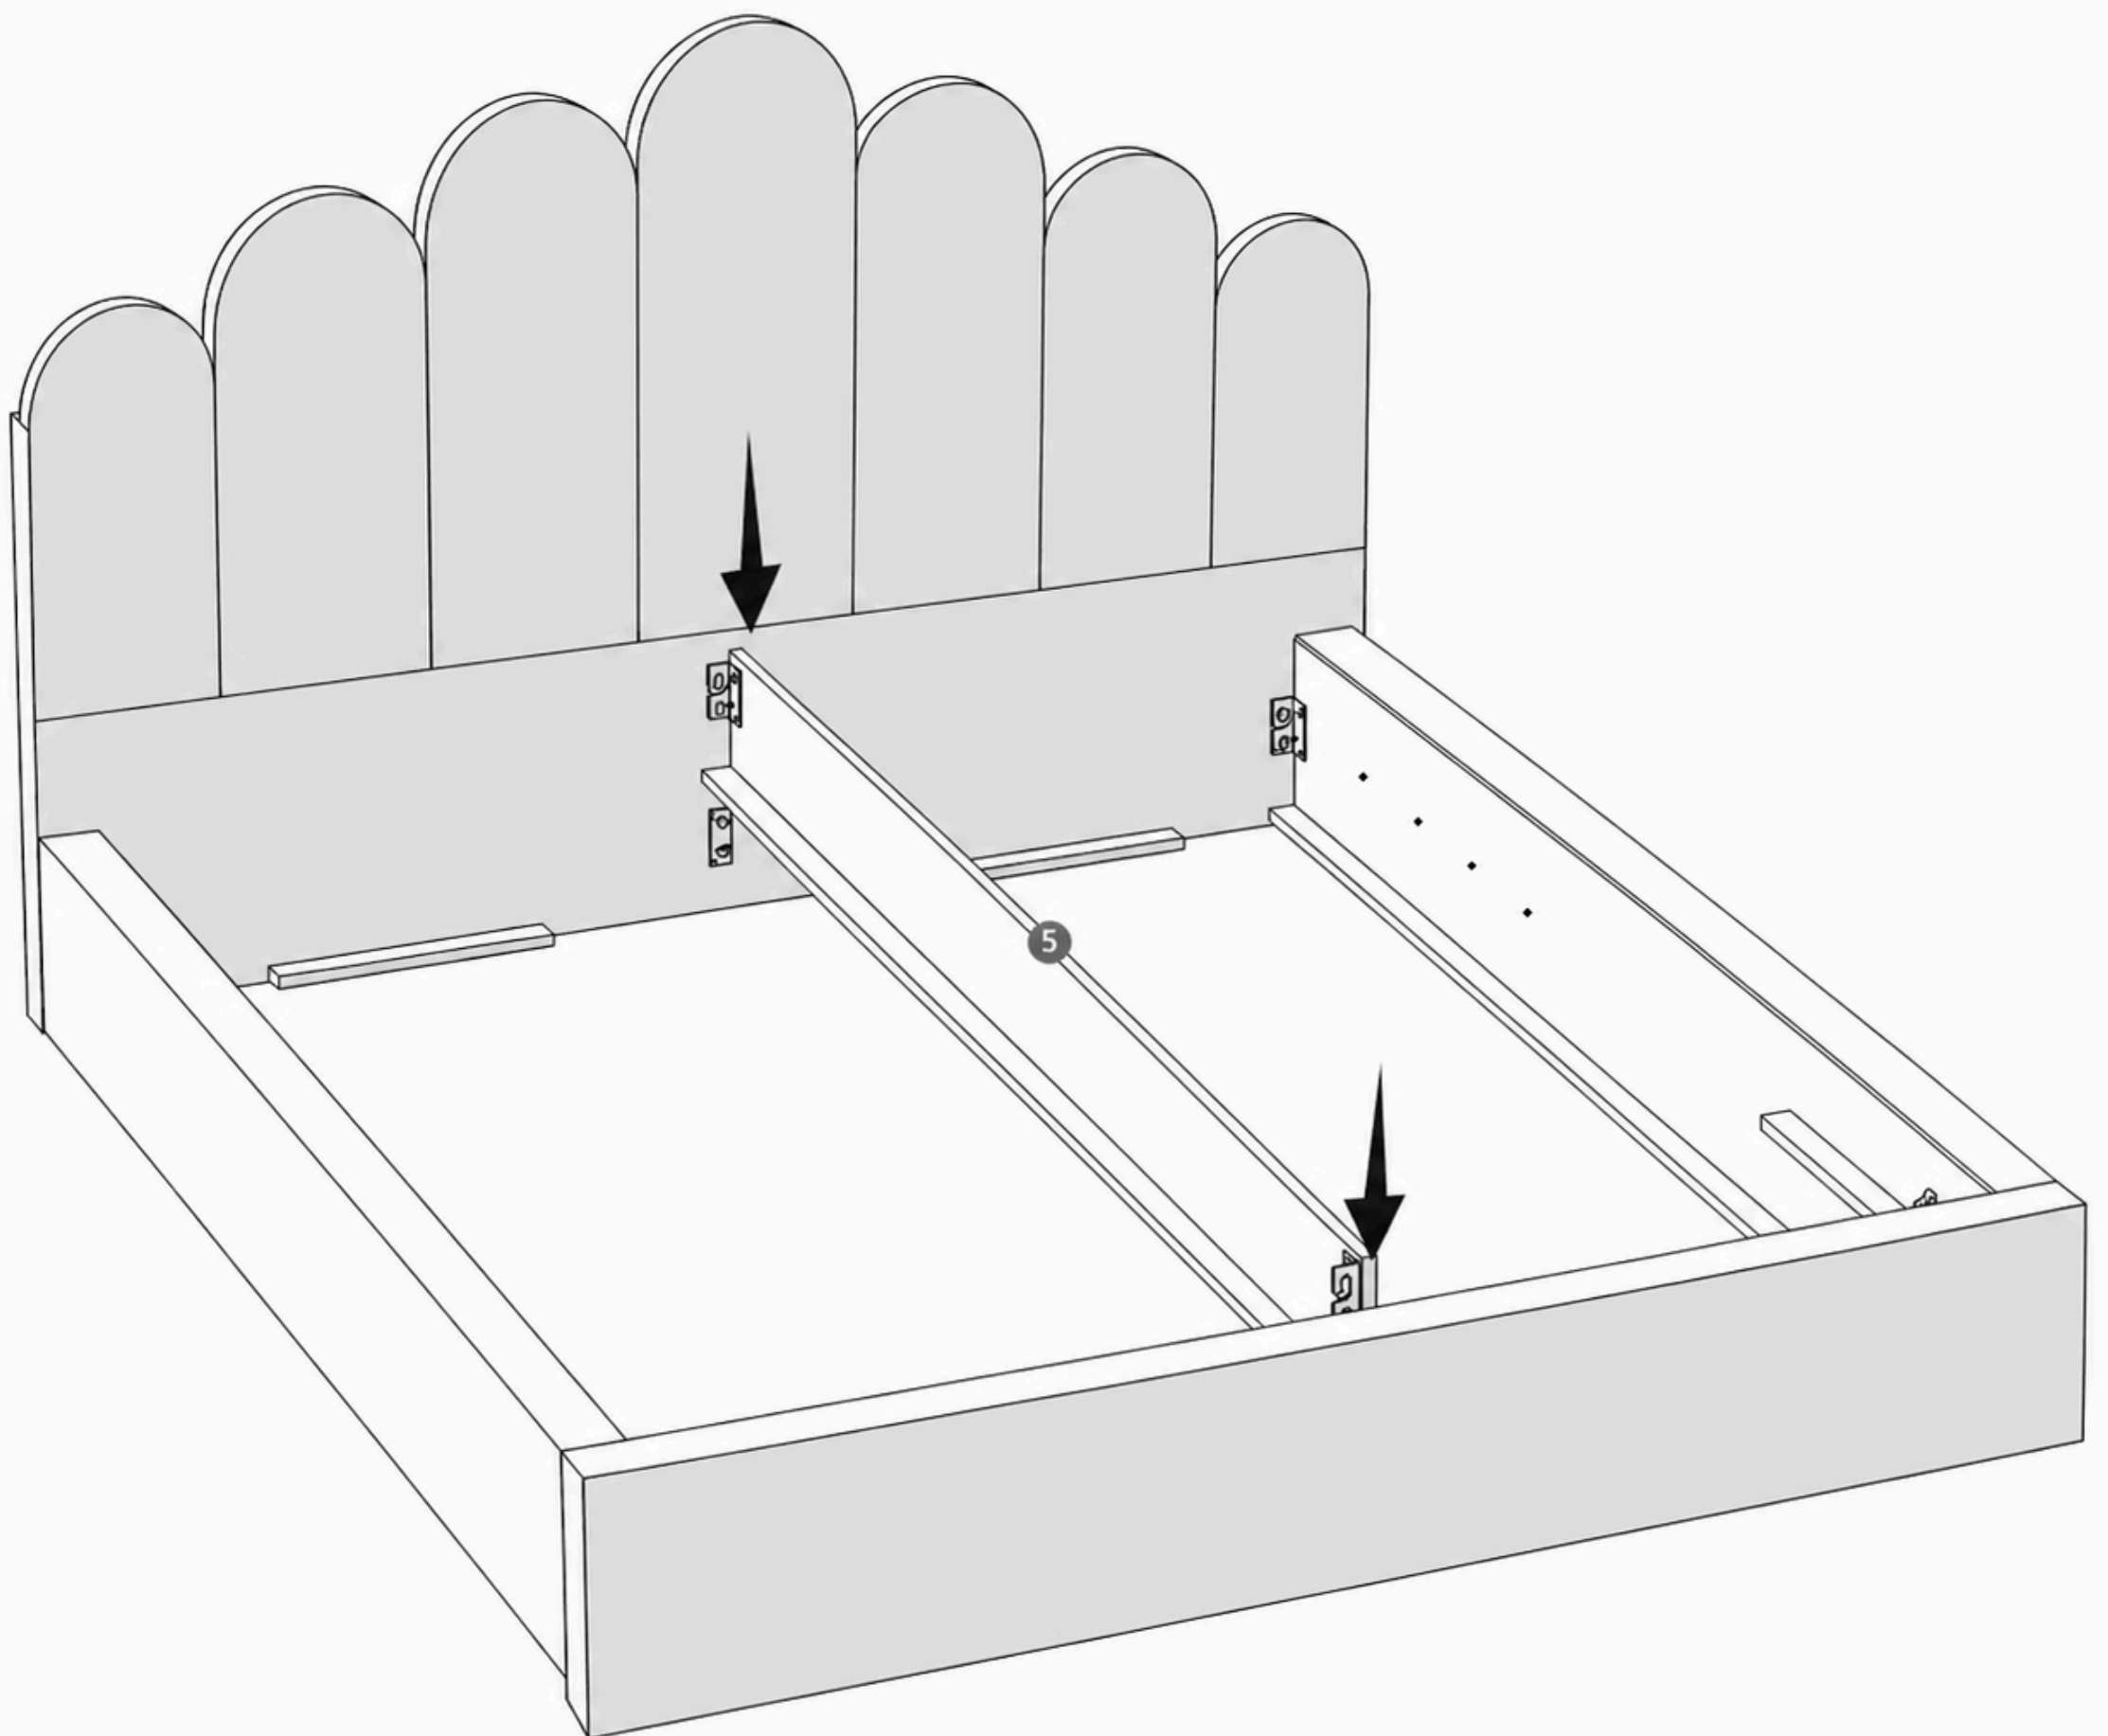

Polsterbett KING

Article number

004R0004

| Part number | Package |
|-------------|---------|
| 1 | 1/6 |
| 2 | 2/6 |
| 3 | 3/6 |
| 5 | 3/6 |
| 4 | 4/6 |
| 6 | 5/6 |
| 7 | 6/6 |

| | Quantity | Symbol | Length | |
|---|----------|--------|-----------|-------------------|
|  | x6 | A | 9X2 CM | M8X2 Ø 6X4 Stk |
|  | x12 | B | 1,5 CM | M6 |
|  | X8 | C | 3,5 CM | M6X35 |