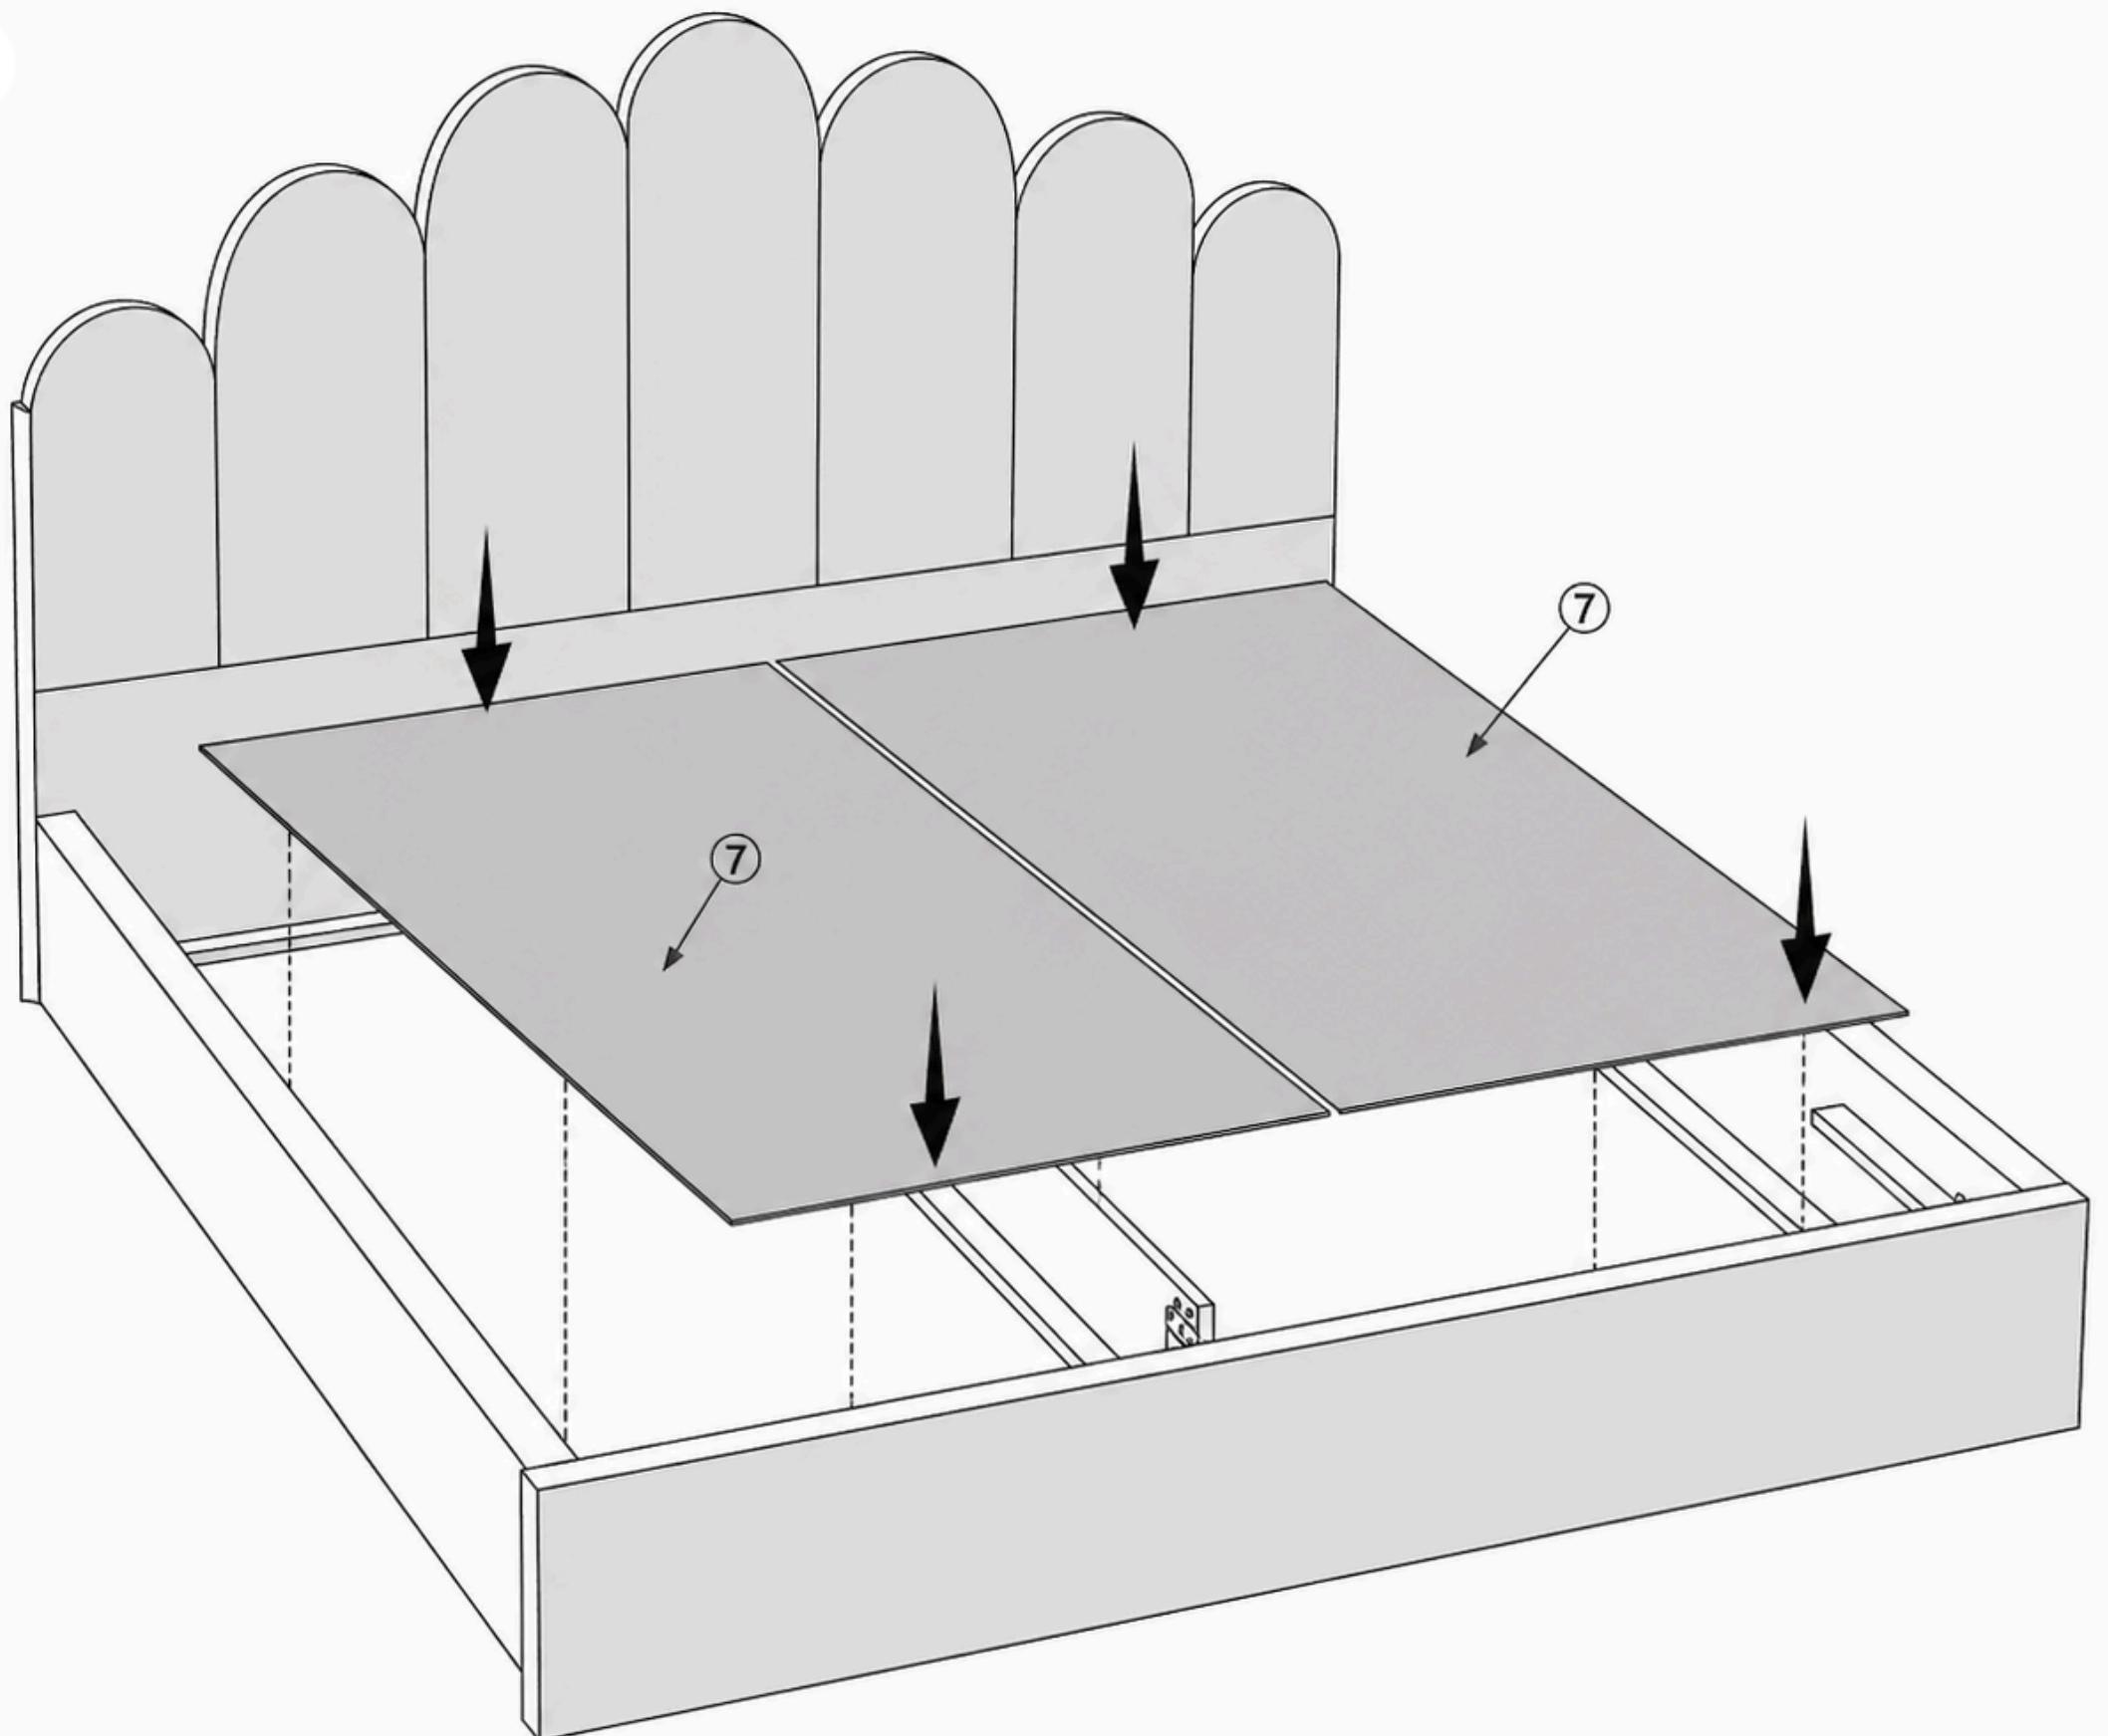

Polsterbett KING

Article number

004R0004

| Part number | Package |
|-------------|---------|
| 1 | 1/6 |
| 2 | 2/6 |
| 3 | 3/6 |
| 5 | 3/6 |
| 4 | 4/6 |
| 6 | 5/6 |
| 7 | 6/6 |

| | Quantity | Symbol | Length | |
|---|----------|--------|-----------|-------------------|
|  | x6 | A | 9X2 CM | M8X2 Ø 6X4 Stk |
|  | x12 | B | 1,5 CM | M6 |
|  | X8 | C | 3,5 CM | M6X35 |