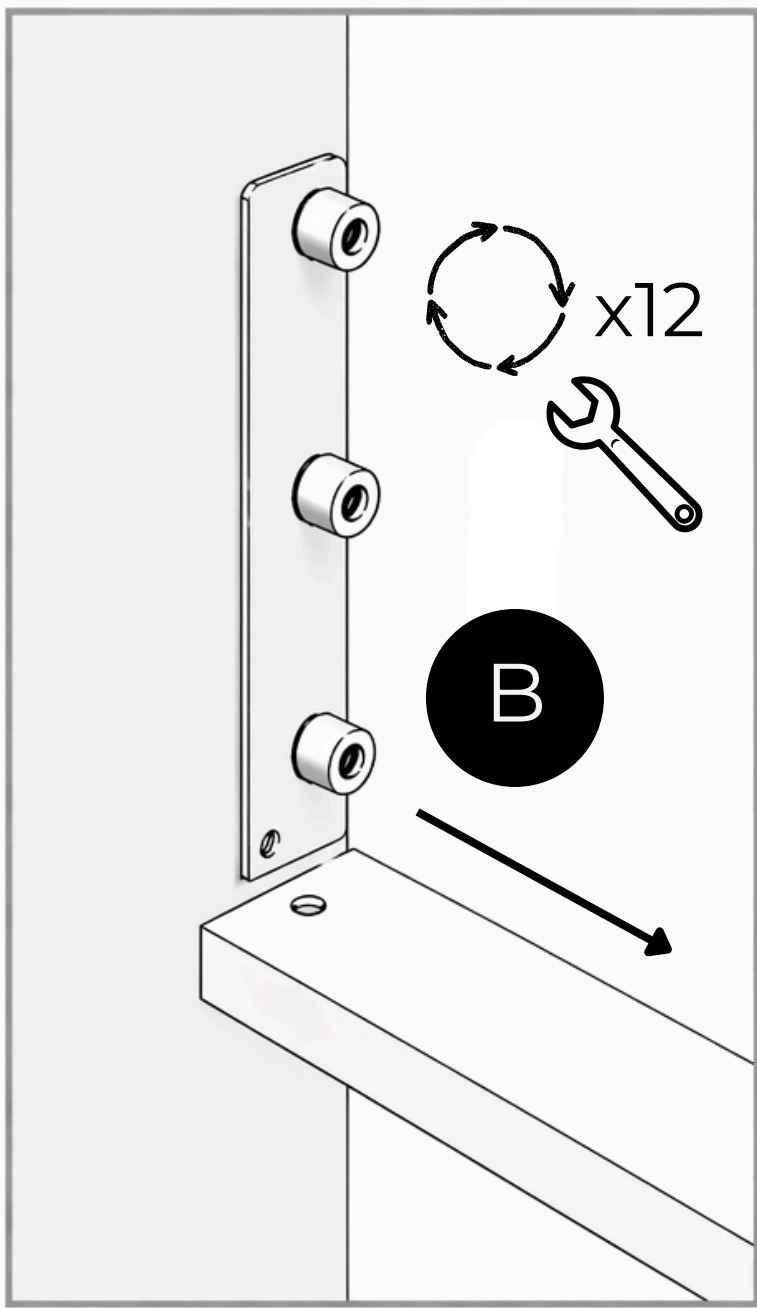

Polsterbett KING

Article number

004R0004

| Part number | Package |
|-------------|---------|
| 1 | 1/6 |
| 2 | 2/6 |
| 3 | 3/6 |
| 5 | 3/6 |
| 4 | 4/6 |
| 6 | 5/6 |
| 7 | 6/6 |

| | Quantity | Symbol | Length | |
|---|----------|--------|-----------|-------------------|
|  | x6 | A | 9X2 CM | M8X2 Ø 6X4 Stk |
|  | x12 | B | 1,5 CM | M6 |
|  | X8 | C | 3,5 CM | M6X35 |