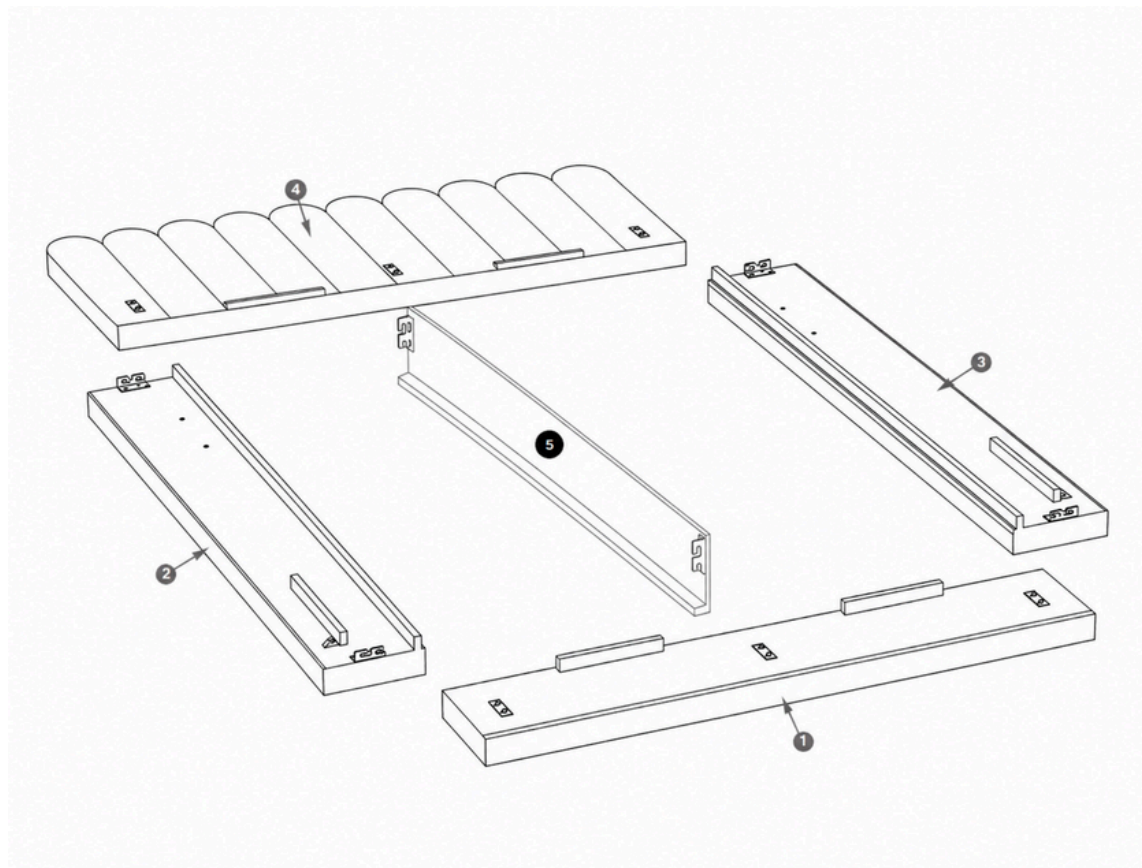

Polsterbett KING

Article number

004R0004

| Part number | Package |
|-------------|---------|
| 1 | 1/6 |
| 2 | 2/6 |
| 3 | 3/6 |
| 5 | 3/6 |
| 4 | 4/6 |
| 6 | 5/6 |
| 7 | 6/6 |

| | Quantity | Symbol | Length | |
|---|----------|--------|-----------|-------------------|
|  | x6 | A | 9X2 CM | M8X2 Ø 6X4 Stk |
|  | x12 | B | 1,5 CM | M6 |
|  | X8 | C | 3,5 CM | M6X35 |