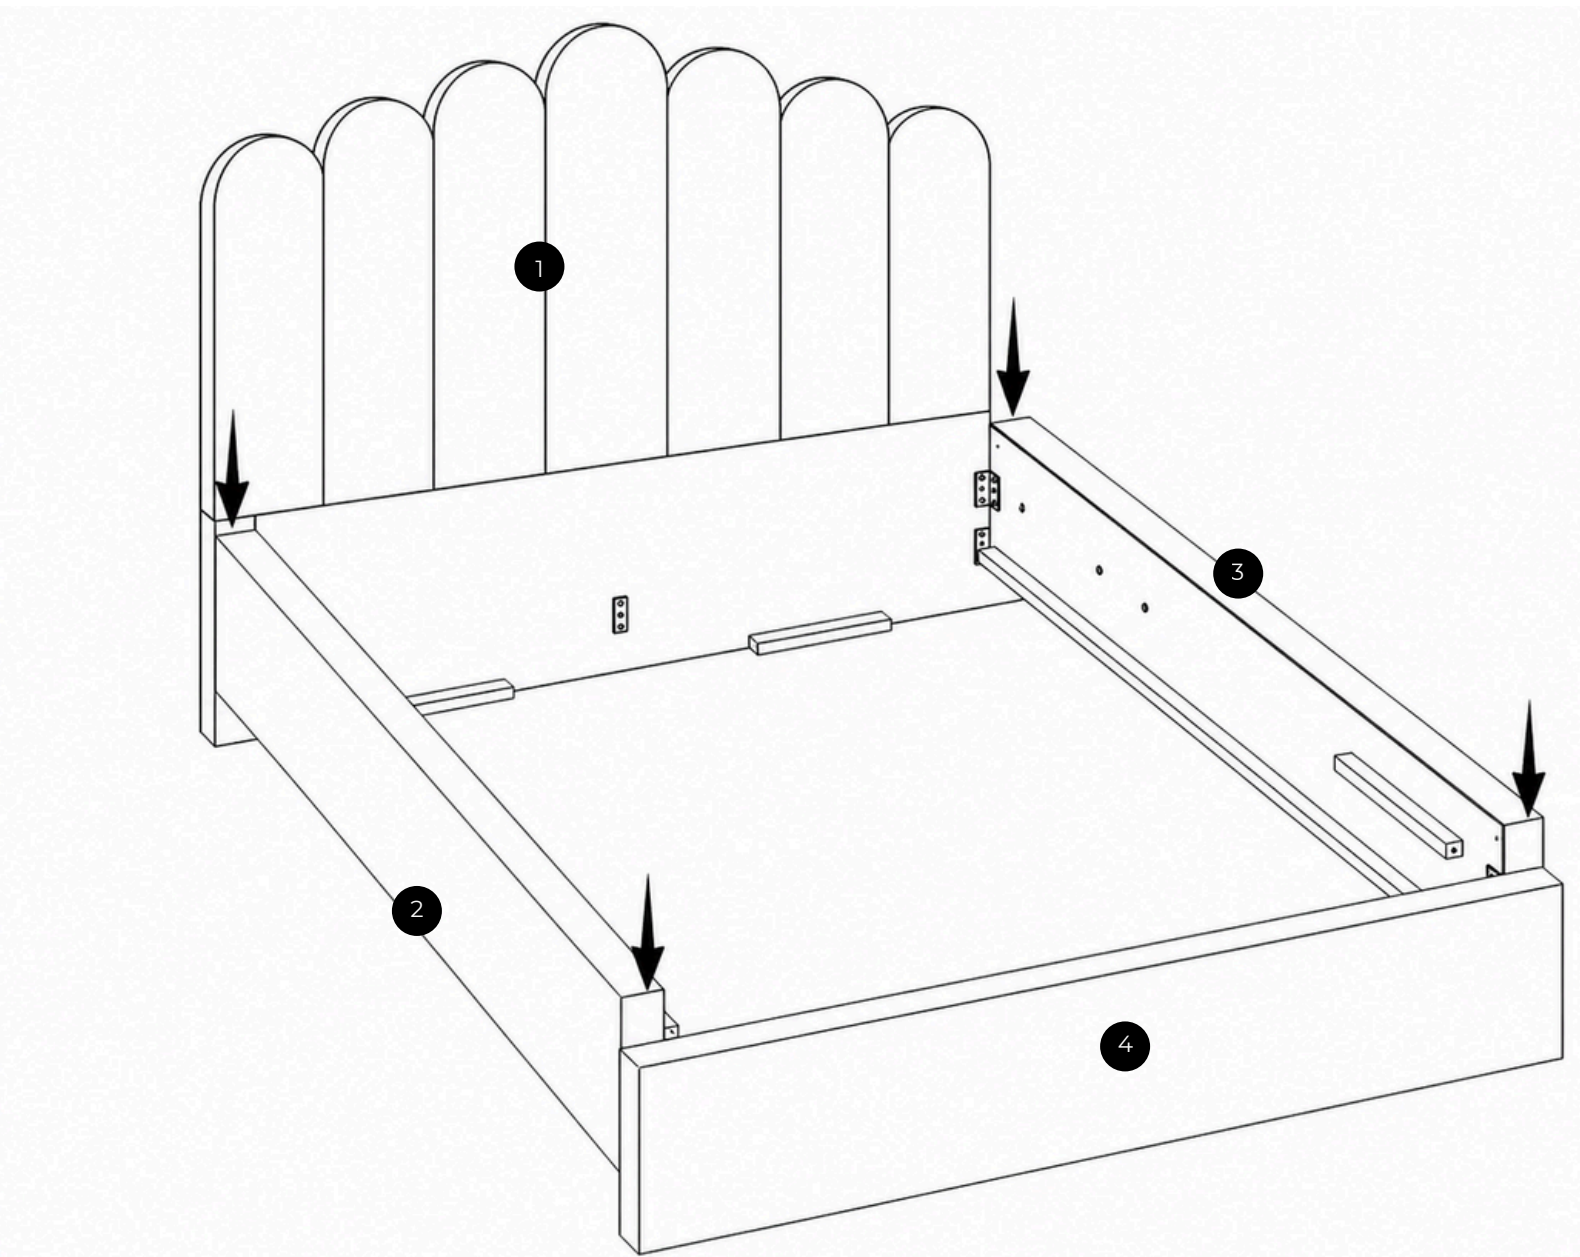

Polsterbett KING

Article number

004R0004

| Part number | Package |
|-------------|---------|
| 1 | 1/6 |
| 2 | 2/6 |
| 3 | 3/6 |
| 5 | 3/6 |
| 4 | 4/6 |
| 6 | 5/6 |
| 7 | 6/6 |

| | Quantity | Symbol | Length | |
|---|----------|--------|-----------|-------------------|
|  | x6 | A | 9X2 CM | M8X2 Ø 6X4 Stk |
|  | x12 | B | 1,5 CM | M6 |
|  | X8 | C | 3,5 CM | M6X35 |