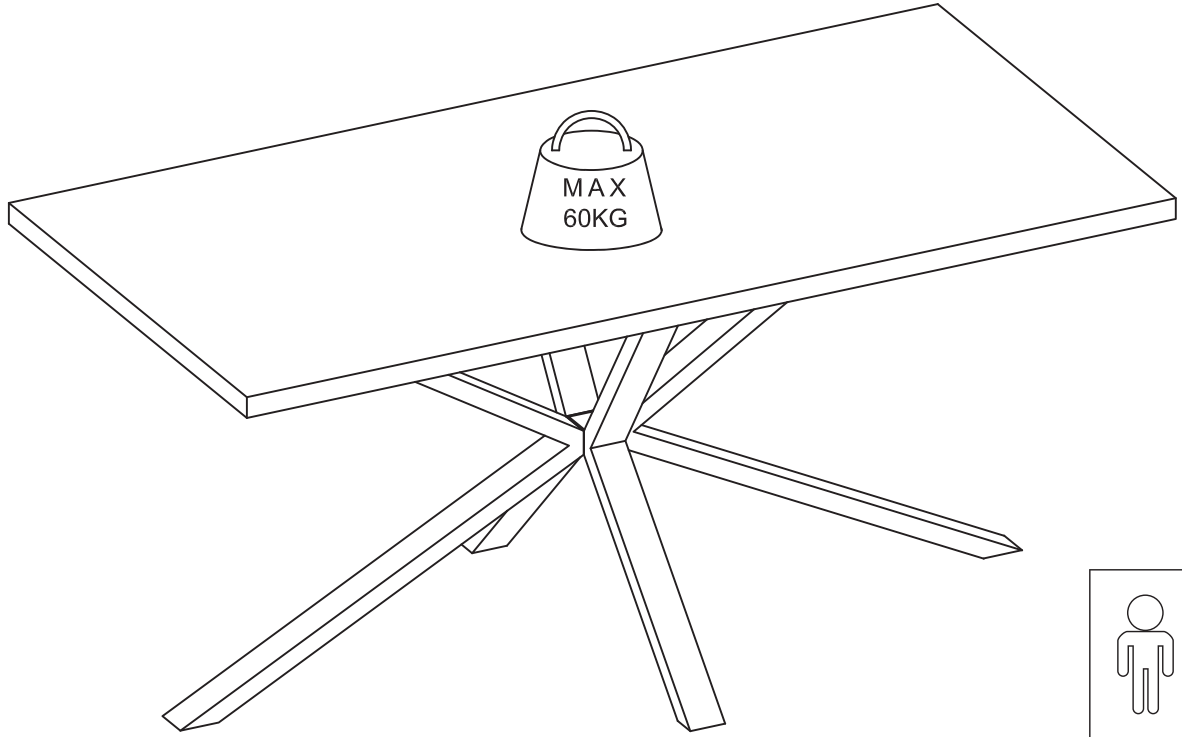

00550080-01

MX Logistika SL, spol.s.r.o.
ROZŇAVSKA 32
SK-82104 BRATISLAVA

MID.YOU
IN THE MIDDLE OF YOUR HOME

| | | | | | | | | | | | |
|---|---------|---|---------|---|---------|---|---------|---|----|---|----|
| A | x1 | B | x2 | C | x2 | D | x1 | E | x1 | F | x1 |
| | | | | | | | | | | | |
| G | x8 | H | x8 | I | x1 | J | x17 | K | x1 | | |
| | M8x16mm | | M8x30mm | | M8x60mm | | M8x18mm | | M6 | | |

1

A x1 B x2 C x2

H x8 J x8 K x1

M8x30mm M8x18mm M6

2

D x1

G x8 J x8 K x1

M8x16mm M8x18mm M6