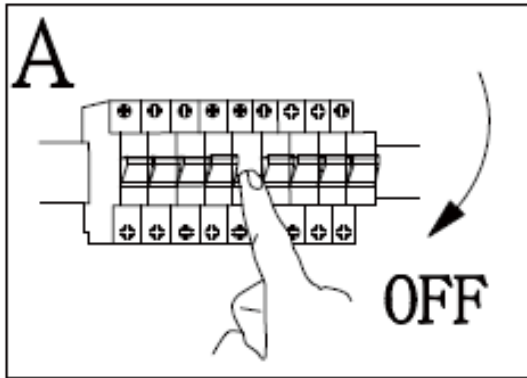

BEST CHOICE TOP PRICE BOXXX

81810985-01
81810985-02

PART		
CODE	SPART PARTS	
A		X 2 PCS
B		X 2 PCS

1 x MAX 18W LED 157-174V
220-240V~ 50Hz

BDSK Handels GmbH & Co KG,
Mergentheimerstraße 59,
97084 Würzburg, Germany.
www.boxxx.com
info@xxxlutz.at