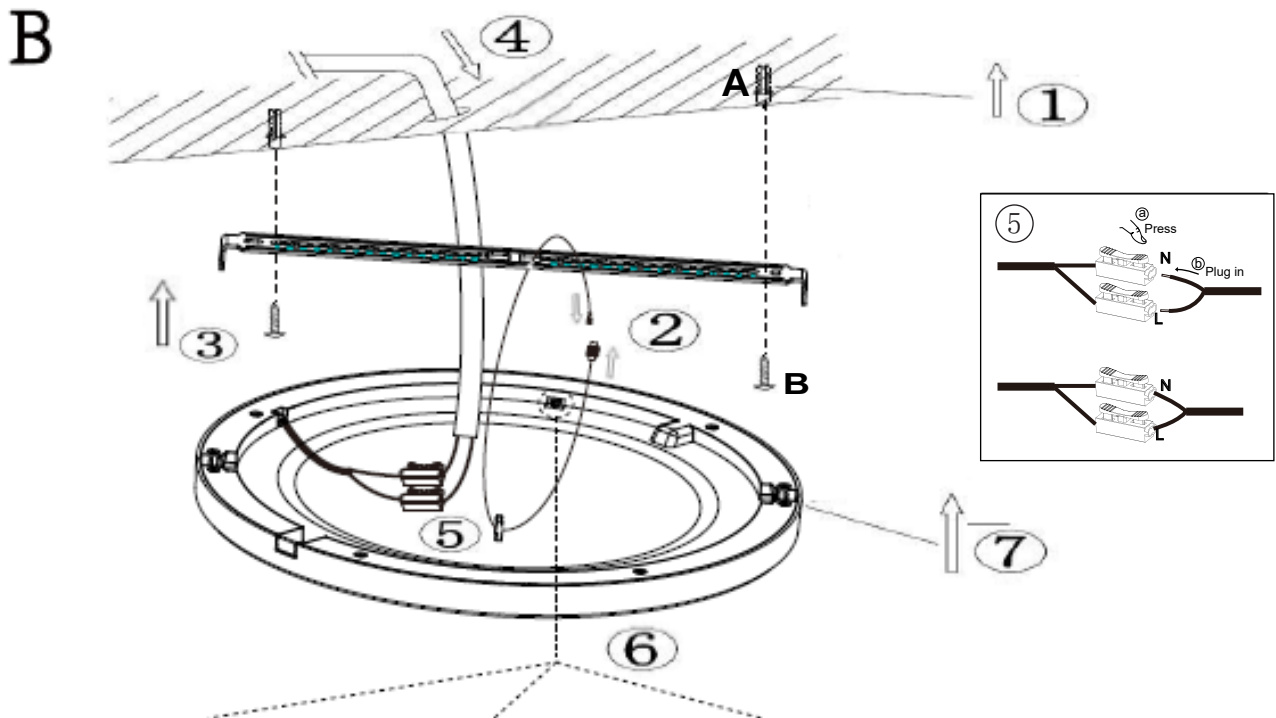

BEST CHOICE TOP PRICE BOXXX

81810985-01
81810985-02

PART		
CODE	SPART PARTS	
A		X 2 PCS
B		X 2 PCS

1 x MAX 18W LED 157-174V
220-240V~ 50Hz

BDSK Handels GmbH & Co KG,
Mergentheimerstraße 59,
97084 Würzburg, Germany.
www.boxxx.com
info@xxxlutz.at