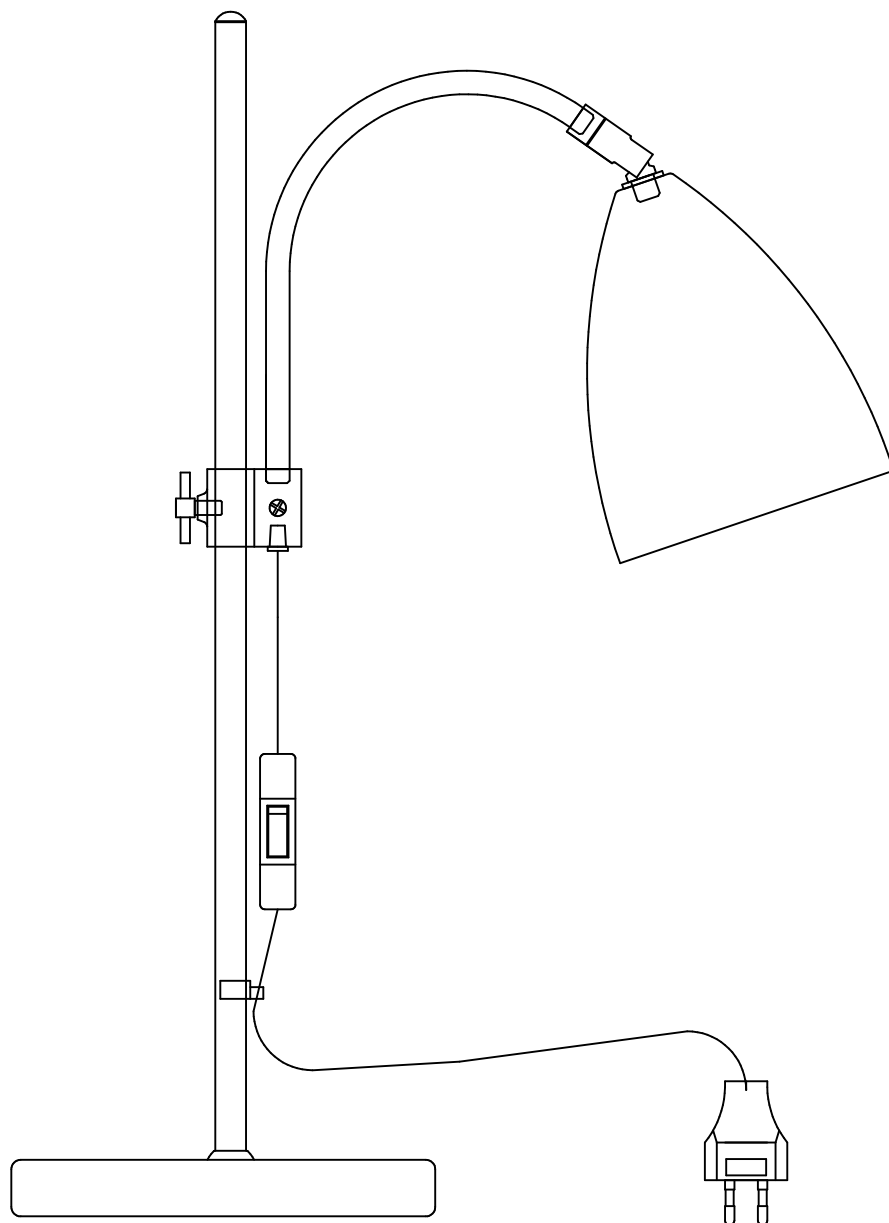

Sway

Art.nr. 4023

E27

Max 60W

BELID

LIGHT FROM SWEDEN

ENGLISH

If the external flexible cable or cord of this luminaire is damaged, it shall be exclusively replaced by the manufacturer or his service agent or a similar qualified person in order to avoid a hazard. If you are uncertain, please contact Belid Lighting Group.