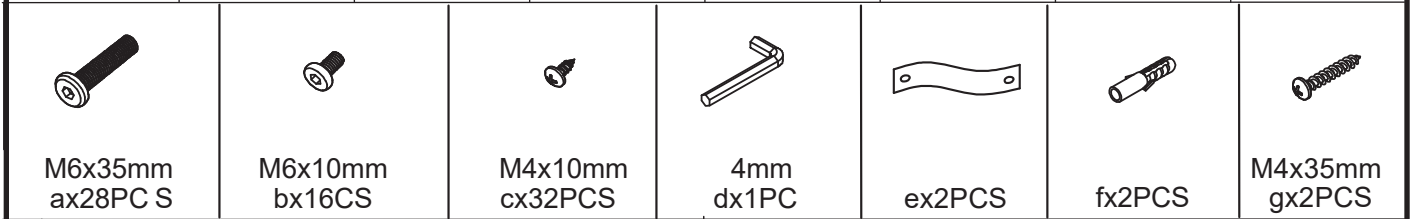

25400231-01

1361658

ROCKY

3

Dx1PC
Ex1PC
Fx1PC
Gx1PC
Ix1PC
ax8PCS
M6x35mm
bx4PCS
M6x10mm

4

Cx2PC
Hx2PC
ax6PCS
M6x35mm
bx4PCS
M6x10mm

5

Jx4PC
Kx2PC
cx32PCS
M4x10mm

6

ex2PCS
fx2PCS
gx2PCS
M4x35mm