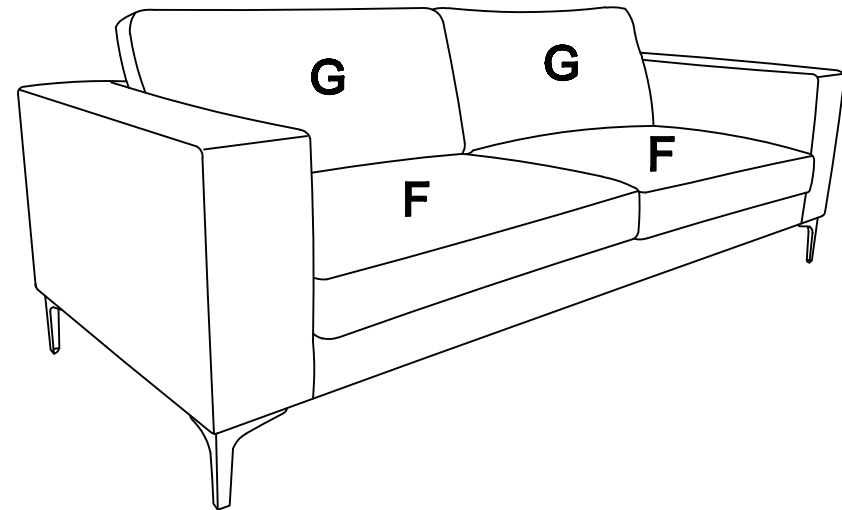

# ASSEMBLY INSTRUCTION

MODEL:15016-885 Bolero - 3 seat sofa - Velvet Beige  
15016-888 Bolero - 3 seat sofa Black  
15016-955 Bolero - 3 seat sofa - Velvet Grey  
15355-664 Bolero - 3 seat sofa Green  
15355-665 Bolero - 3 seat sofa Grey  
15355-669 Bolero - 3 seat sofa Red

## Parts List

Ax1

Ex1

Bx4

Fx2

Cx8

Gx2

Dx1

STEP1

STEP2

STEP2

**OBS legs and hardware are packed inside of the sofa!  
Open the zipper on the bottom of the sofa for the parts.**