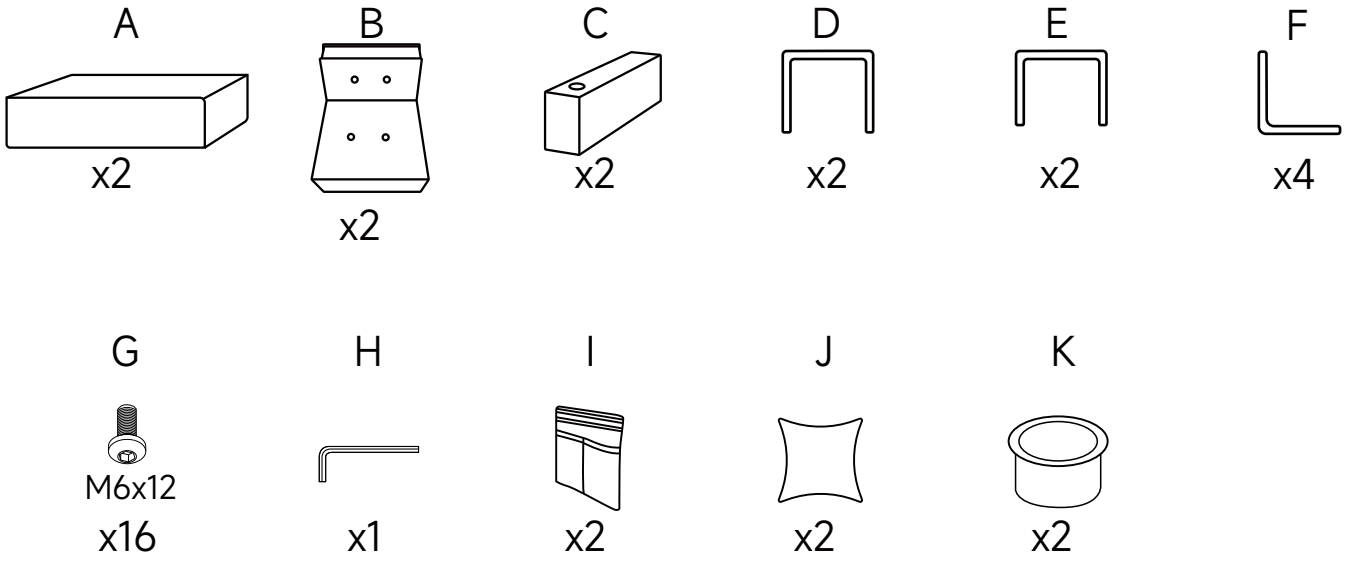

Assembly Instruction

Sofa SKU:HFSN-1263

STEP:1

Do not use knife

Tear off the tape

STEP:2

STEP:3

STEP:4