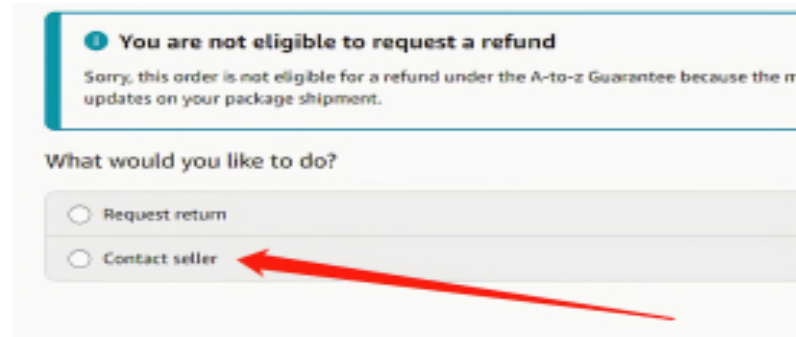

2. Choose your topic from list displayed and Select **【Contact seller】**.