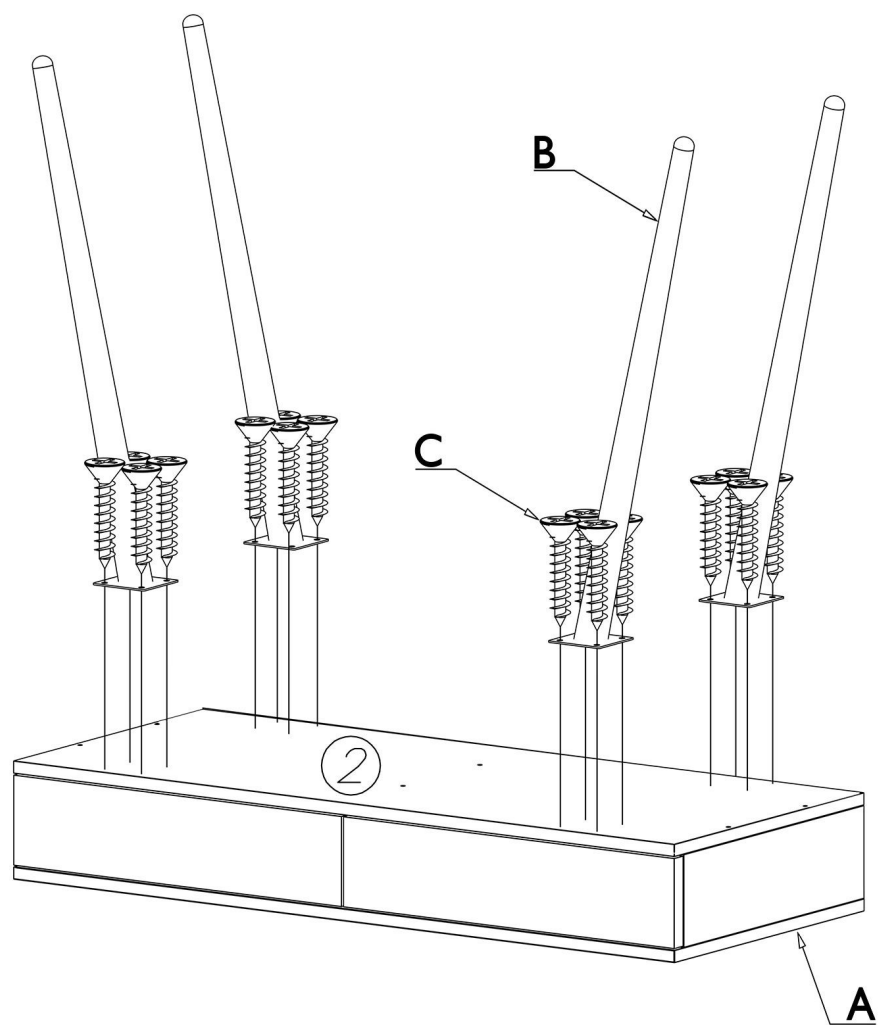

Protective film should be removed only after completing furniture assembly.  
Please clean 24 hours after removing the protective film.

20 cm