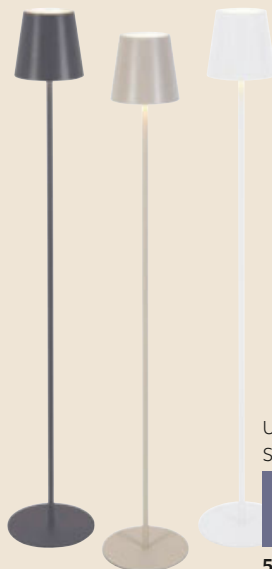

novel

UVP: 62,-*
STATT 59,90**

29,99 **49%
SPAREN**

5 H: 130CM