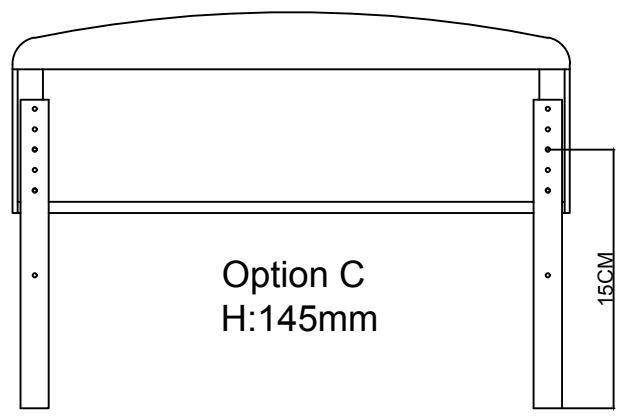

2X

11

X7*10

M6*14mm

2X

12

X1*4

M8*50mm

Y*4

ø22*ø8.5

Option A / B / C
Recommended Mattress Height 15/20/25CM

13

14

X5*2
M8*16mm

15

X2*10

M8*40mm

16

X4*4

M8*18mm

X5*12

M8*16mm

17

X3*4
M8*25mm

X5*2
M8*16mm

18

X5*7
M8*16mm

M8*18mm

M8*16mm

M8*10mm

19

X1*1
M8*50mm