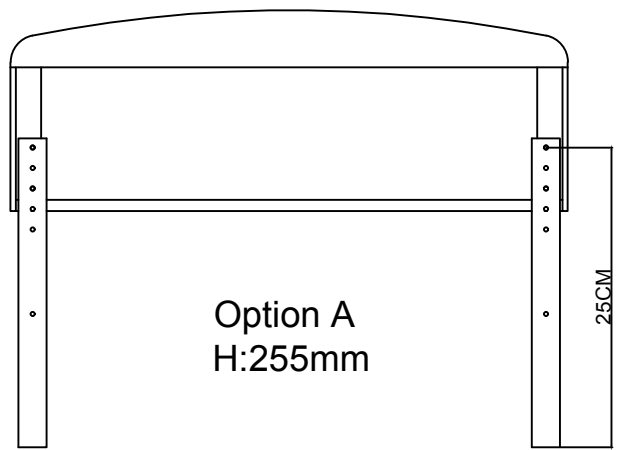

2X

11

X7*10

M6*14mm

2X

12

X1*4

M8*50mm

Y*4

ø22*ø8.5

Option A / B / C
Recommended Mattress Height 15/20/25CM

13

14

X5*2
M8*16mm

15

X2*10

M8*40mm

16

X4*4

M8*18mm

X5*12

M8*16mm

17

X3*4
M8*25mm

X5*2
M8*16mm

18

X5*7
M8*16mm

M8*18mm

M8*16mm

M8*10mm

19

X1*1
M8*50mm