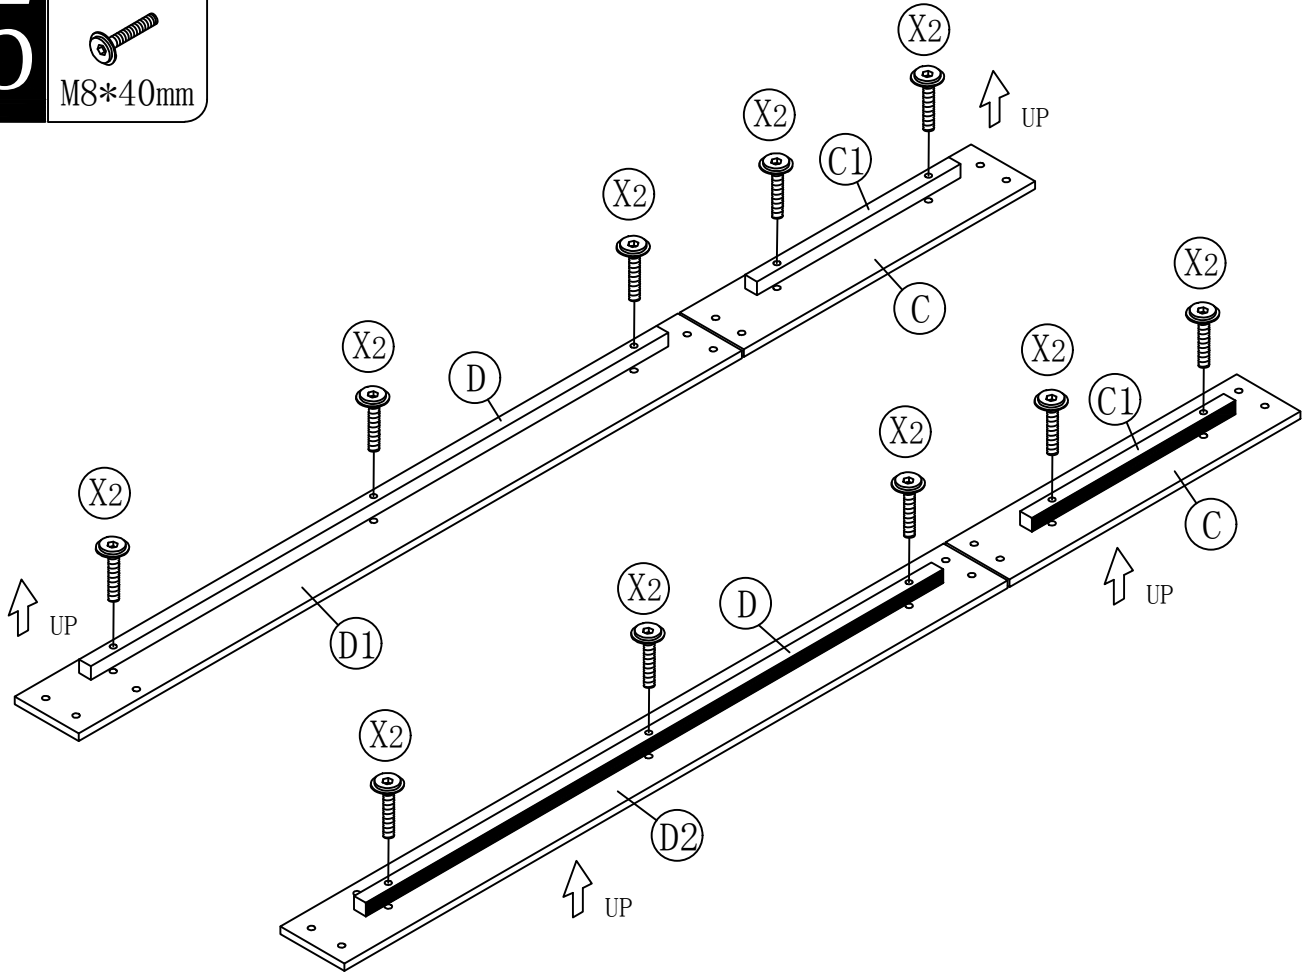

Y*4

ø22*ø8.5

Option A / B / C
Recommended Mattress Height 15/20/25CM

13

14

X5*2
M8*16mm

15

X2*10

M8*40mm

16

X4*4

M8*18mm

X5*12

M8*16mm

17

X3*4
M8*25mm

X5*2
M8*16mm

18

X5*7
M8*16mm

M8*18mm

M8*16mm

M8*10mm

19

X1*1
M8*50mm

X2*2
M8*40mm

20

X2*2
M8*40mm

X5*4
M8*16mm

21

X2*2

M8*40mm

22