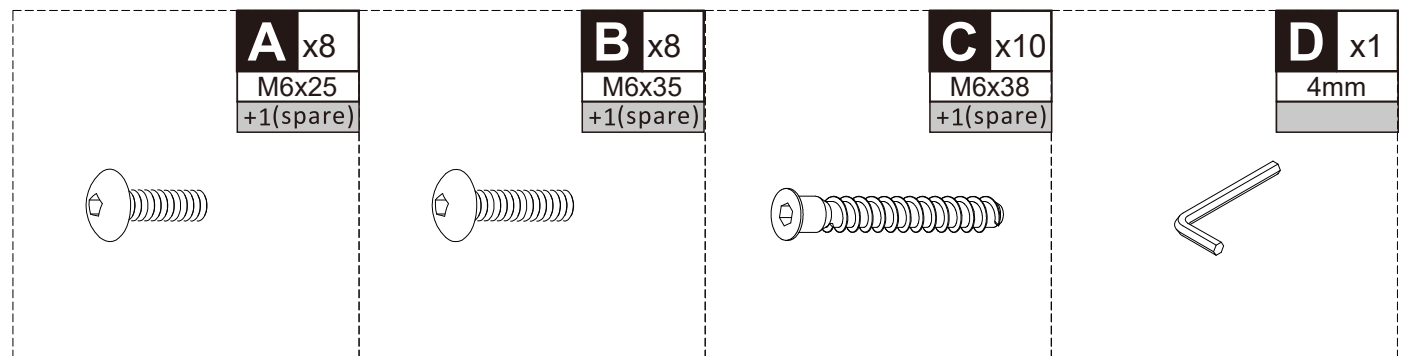

**PARTS**

**HARDWARE**

Ax4  
Bx4

Cx10

Ax4  
Bx4

If you have any questions, please contact our customer care center, Our contact details are below:

**US**

 001-877-644-9366