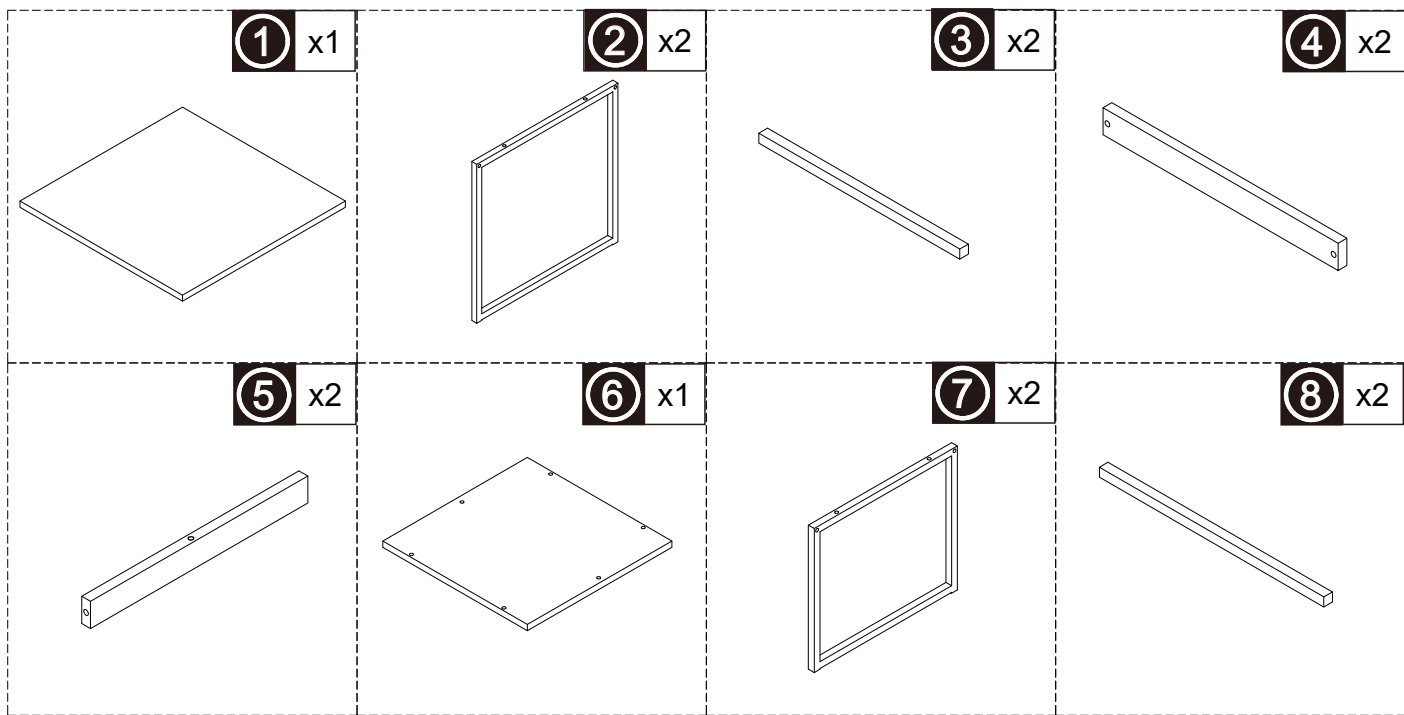

**PARTS**

**HARDWARE**

Ax4  
Bx4

Cx10

Ax4  
Bx4

If you have any questions, please contact our customer care center, Our contact details are below:

**US**

 001-877-644-9366