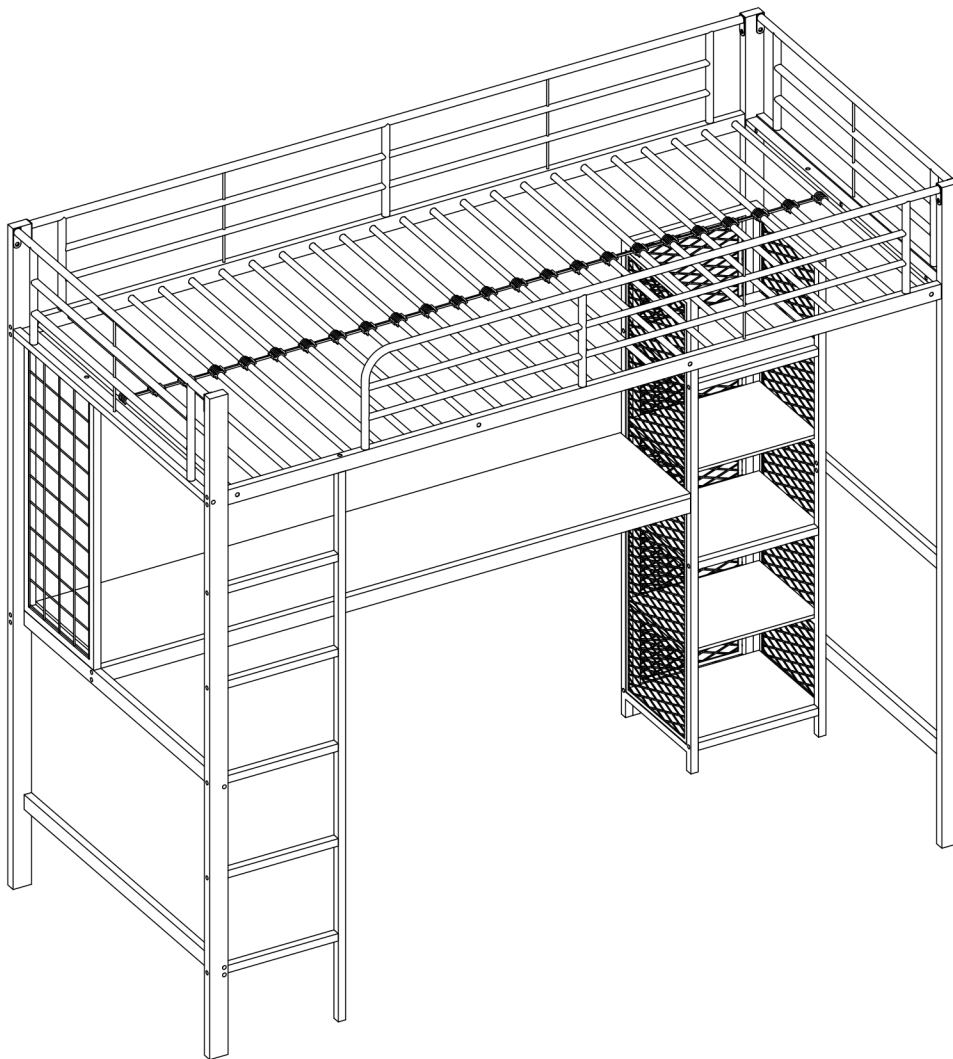

MONTAGEANLEITUNG/ASSEMBLY INSTRUCTIONS

Artikelnummer/Item Number: N622P292723
N622P292724

Dieses Set ist in 2 Boxen enthalten. Wenn Sie keine vollen 2 Boxen erhalten, wenden Sie sich bitte an unseren Kundenservice.
This set comes in 2 boxes. If you do not receive a full 2 boxes, please contact our customer service.

Etagenbett 200*90cm

INSTRUCTIONS

IMPORTANT-READ CAREFULLY-RETAIN FOR FUTURE REFERENCE

- a) **WARNING**-High beds and the upper bed of bunk beds are not suitable for children under six years due to the risk of injury from falls;
- b) **WARNING**-Bunk beds and high beds can present a serious risk of injury from strangulation if not used correctly. Never attach or hang items to any part of the bunk bed that are not designed to be used with the bed, for example, but not limited to ropes, strings, cords, hooks, belts and bags.
- c) **WARNING**-Children can become trapped between the bed and the wall, a roof pitch, the ceiling adjoining pieces of furniture (e.g. cupboards) and the like. To avoid risk of serious injury the distance between the top safety barrier and the adjoining structure shall not exceed 75 mm or shall be more than 230 mm.
- d) **WARNING**-Do not use the bunk bed/high bed if any structural part is broken or missing; Replacement parts are between requested from the manufacturer or the store.
- e) it is imperative to always follow the installation instructions and manufacturer's use.
- f) The recommended size of the mattress to be used with the bed is **90x200cm**, maximum thickness mattress: **10cm**.
- g) It is necessary to ventilate the room in order to maintain a low level moisture and prevent mold growth in the bed and its periphery.
- h) Joining devices should always be tightened properly and regularly verified. Tighten if necessary.
- i) **Meets European standard requirements NC safety EN 747-1 : 2024.**