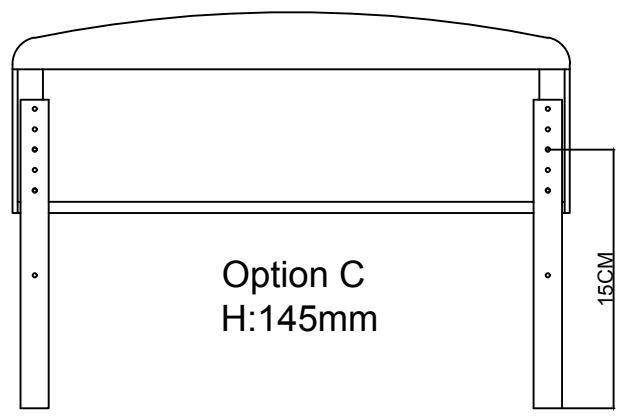

2X

11

X7*10

M6*14mm

2X

12

X1*4

M8*50mm

Y*4

φ22*φ8.5

Option A / B / C
Recommended Mattress Height 15/20/25CM

Option A
H:25CM

Option B
H:20CM

Option C
H:15CM

13

14

X5*2
M8*16mm

15

X2*10

M8*40mm

16

X4*4

M8*18mm

X5*12

M8*10mm

19 X2*2
M8*40mm

20 X2*4
M8*40mm

21

22