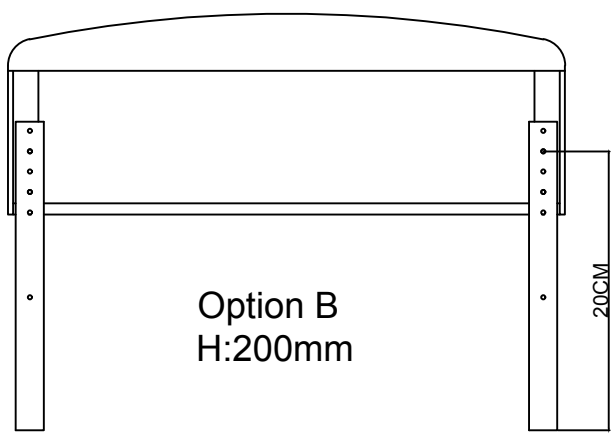

2X

11

X7*10

M6*14mm

2X

12

X1*4

M8*50mm

Y*4

φ22*φ8.5

Option A / B / C
Recommended Mattress Height 15/20/25CM

Option A
H:25CM

Option B
H:20CM

Option C
H:15CM

13

14

X5*2
M8*16mm

15

X2*10

M8*40mm

16

X4*4

M8*18mm

X5*12

M8*10mm

19 X2*2
M8*40mm

20 X2*4
M8*40mm

21

22