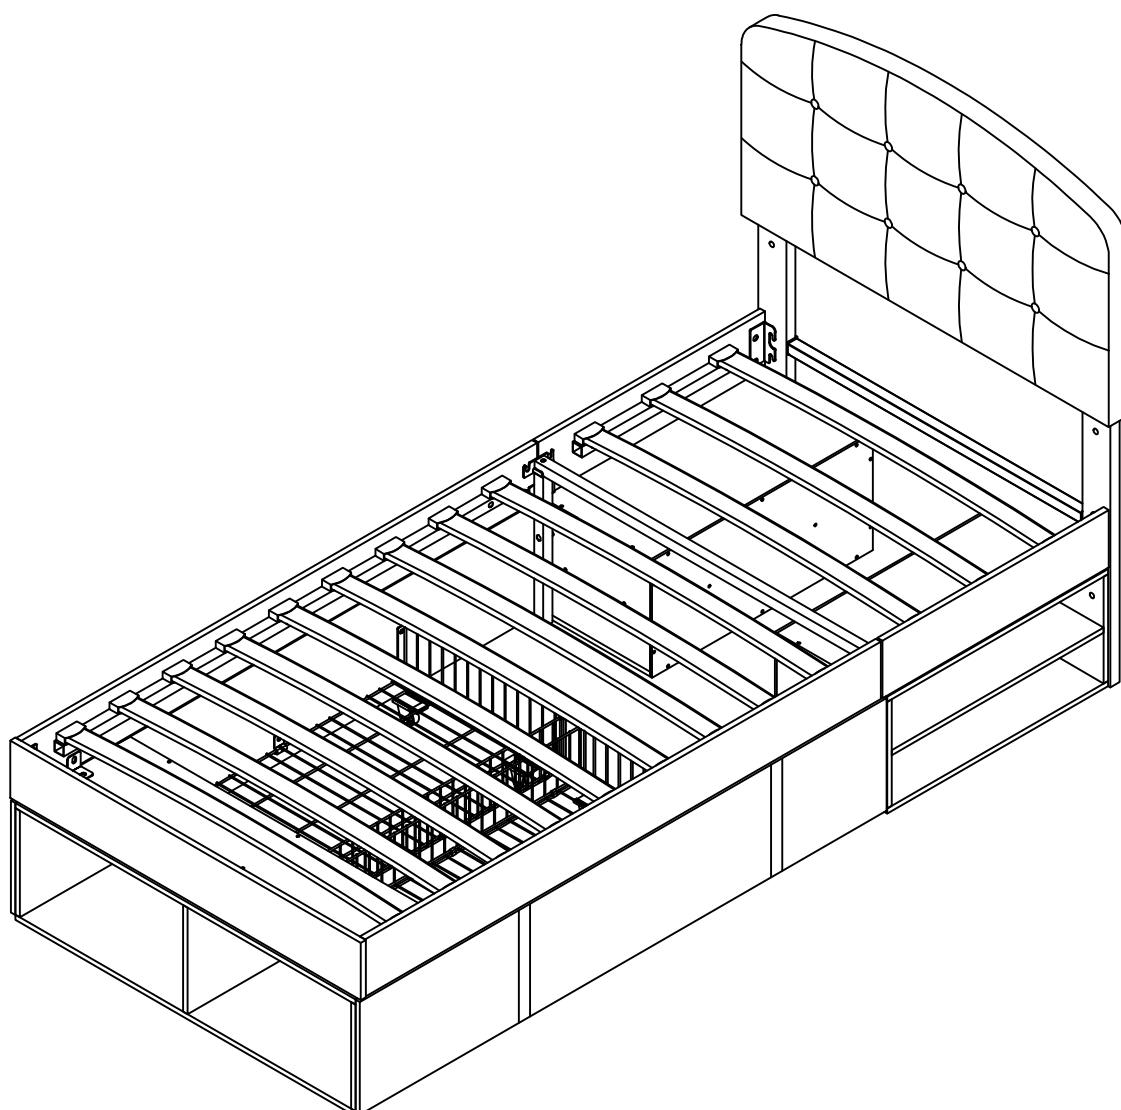

Montageanleitung | Instructions de montage
Assembly Instructions | Instrucciones de montaje

SKU NUMBER: N616P434256

N616P434257

90*200CM

English**IMPORTANT ! KEEP FOR FUTURE REFERENCE : READ CAREFULLY**

- To be assembled by an adult. Assembly must be checked by an adult before use
- WARNING ! Keep all screws, small parts and plastic bags out of the reach of children
- Properly identify all parts before assembling
- Never use your item if any of its parts are broken or missing
- Should any problems arise, please contact our After Sales Service
- Manufacturer's instructions shall be followed at all times
- Care: Clean with a soft, dry cloth. In case of larger stains, carefully rub with a slightly damp, non-abrasive sponge
- Avoid the risk of fire by not placing furniture near sources of ignition or hot items
- Do not jump on the bed