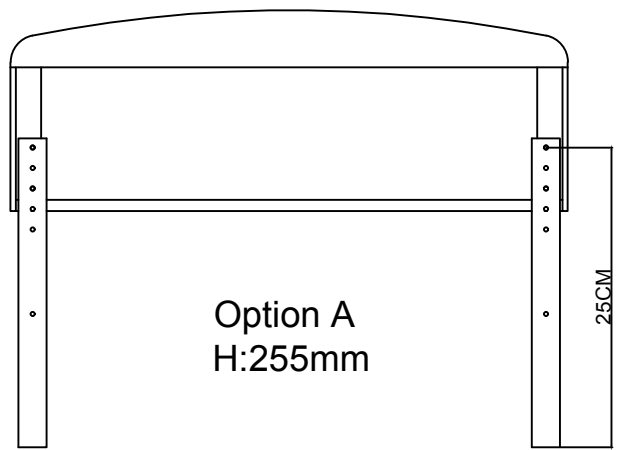

Y*4

φ22*φ8.5

Option A / B / C
Recommended Mattress Height 15/20/25CM

Option A
H:25CM

Option B
H:20CM

Option C
H:15CM

13

14

X5*2
M8*16mm

15

X2*10

M8*40mm

16

X4*4

M8*18mm

X5*12

M8*16mm

17

X3*4
M8*25mm

X5*2
M8*16mm

18

X5*6
M8*16mm

M8*18mm

M8*16mm

M8*10mm

19 X2*2
M8*40mm

20 X2*4
M8*40mm

21

22