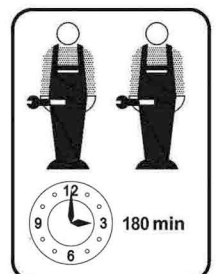

This set comes in 2 boxes. If you do not receive a full 2 boxes, please contact our customer service.

Etagenbett 200*90cm

INSTRUCTIONS

IMPORTANT-READ CAREFULLY-RETAIN FOR FUTURE REFERENCE

- a) WARNING**-High beds and the upper bed of bunk beds are not suitable for children under six years due to the risk of injury from falls;
- b) WARNING**-Bunk beds and high beds can present a serious risk of injury from strangulation if not used correctly. Never attach or hang items to any part of the bunk bed that are not designed to be used with the bed, for example, but not limited to ropes, strings, cords, hooks, belts and bags.
- c) WARNING**-Children can become trapped between the bed and the wall, a roof pitch, the ceiling adjoining pieces of furniture (e.g. cupboards) and the like. To avoid risk of serious injury the distance between the top safety barrier and the adjoining structure shall not exceed 75 mm or shall be more than 230 mm.
- d) WARNING**-Do not use the bunk bed/high bed if any structural part is broken or missing; Replacement parts are between requested from the manufacturer or the store.
- e)** it is imperative to always follow the installation instructions and manufacturer's use.
- f)** The recommended size of the mattress to be used with the bed is **90x200cm**, maximum thickness mattress: **10cm**.
- g)** It is necessary to ventilate the room in order to maintain a low level moisture and prevent mold growth in the bed and its periphery.
- h)** Joining devices should always be tightened properly and regularly verified. Tighten if necessary.
- i)** Meets European standard requirements NC safety EN 747-1/2:2024.