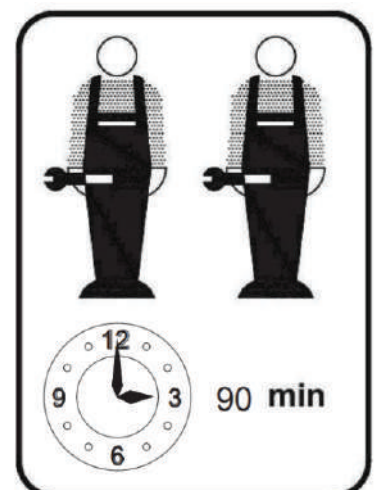

FR Instructions d'utilisation

PL Instrukcja obsługi

ES Instrucciones de empleo

RO Instrucțiuni de folosire

RU Инструкция по монтажу

TR Kullanım talimatları

This set will be shipped by 2 boxes and they may arrive on different days. If both packages arrived but parts missing, please contact customer service.

Dieses Set ist in 2 Boxen enthalten. Wenn Sie keine vollen 2 Boxen erhalten, wenden Sie sich bitte an unseren Kundenservice

English

IMPORTANT ! KEEP FOR FUTURE REFERENCE : READ CAREFULLY

- To be assembled by an adult. Assembly must be checked by an adult before use
- WARNING ! Keep all screws, small parts and plastic bags out of the reach of children
- Properly identify all parts before assembling
- Never use your item if any of its parts are broken or missing
- Should any problems arise, please contact our After Sales Service
- Manufacturer's instructions shall be followed at all times
- Care: Clean with a soft, dry cloth. In case of larger stains, carefully rub with a slightly damp, non-abrasive sponge
- Avoid the risk of fire by not placing furniture near sources of ignition or hot items
- Do not jump on the bed