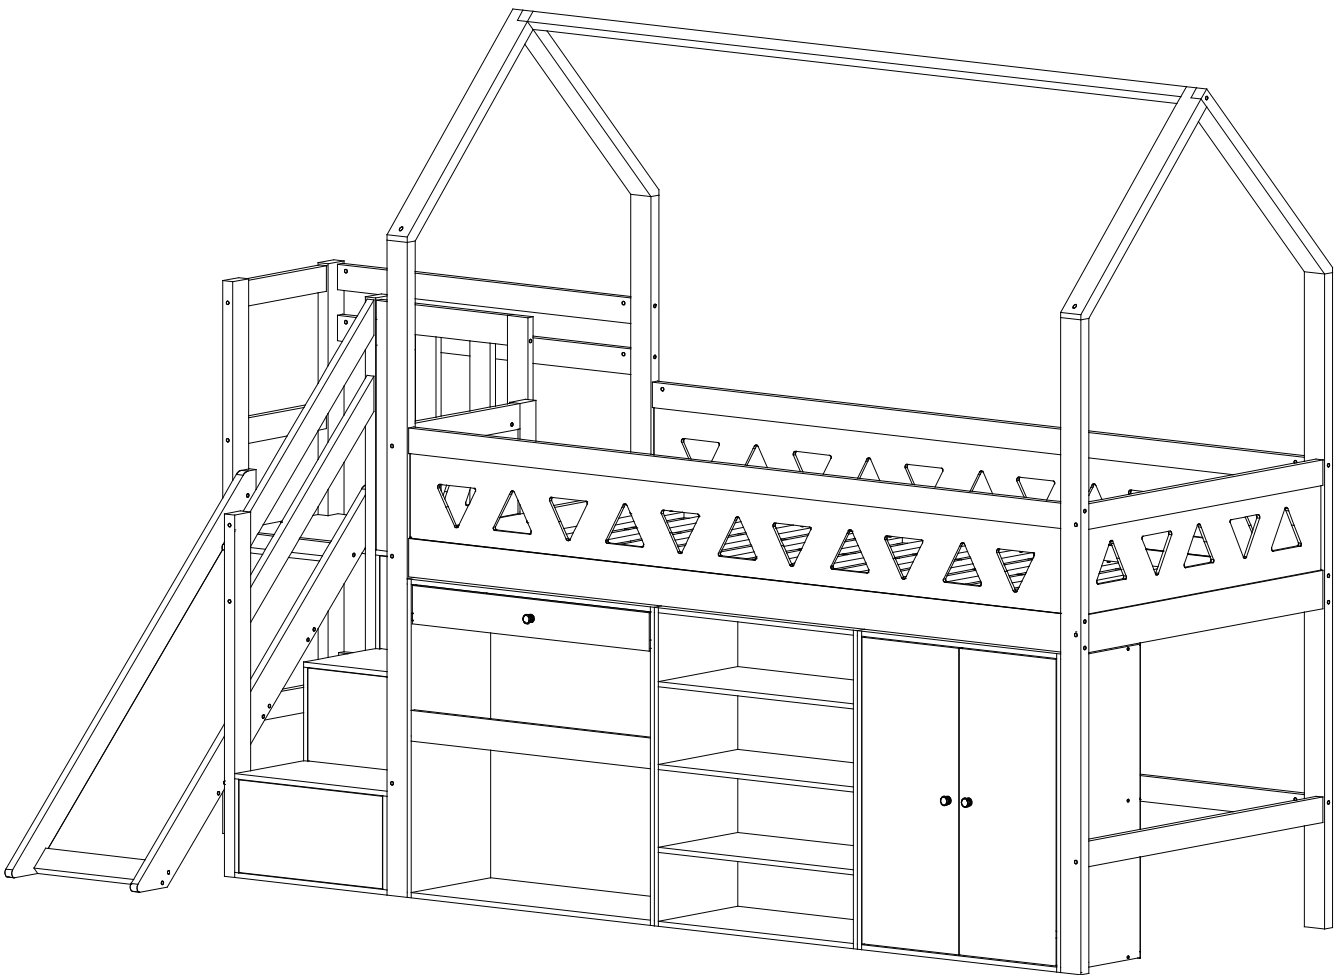

Hochbett

N634P201164W/N634P201165W/N634P201166W/N634P201167W/N634P201168W

INSTRUCTIONS

IMPORTANT-READ CAREFULLY-RETAIN FOR FUTURE REFERENCE

- a) **WARNING** -Children can become trapped between the bed and the wall, the adjoining pieces of furniture (e.g. cupboards) and the lke. To avoid risk of serious injury the distance between the safety barrier and the adjoining structure shall not exceed 90 mm or shall be more than 230 mm.
- b) **WARNING**-Do not use the bed if any structural part is broken or missing; Replacement parts are between requested from the manufacturer or the store.
- c) **WARNING**-Do not climb or wiggle on any non-designated structures.
- d) it is imperative to always follow the installation instructions and manufacturer's use.
- e) **The recommended size of the mattress to be used with the bed is 200cmx90cm, maximum thickness mattress:12cm.**
- f) It is necessary to ventilate the room in order to maintain a low level moisture and prevent mold growth in the bed and its periphery.
- g) Joining devices should always be tightened properly and regularly verified. Tighten if necessary.
- i) **Meets European standard requirements NC safety EN747-1:2012+A1:2015.**