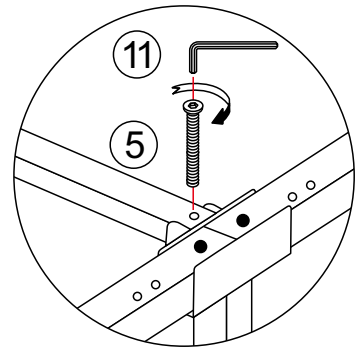

Installation Steps

Before your installation, please make sure that you have all the parts listed in the manual. If you find something missing please do not hesitate in contacting us.

- 1** TIP:
The total Height of BED HEAD could be 108cm or 113cm, the distance of hole site that you can choose.

	⑥ x 6PCS
	⑦ x 6PCS
	⑧ x 6PCS
	⑪ x 1PC

	④ x 2PCS
	⑪ x 1PC

- 3** TIP:
Please do not lock tightly the screws on this step, only lock in the half as the picture.

	③ x 2PCS
	⑪ x 1PC

4 TIP: Please do not lock tightly the screws "3" on this step, only lock in the half as the picture.

7

	⑥ x 1PC
	⑪ x 1PCS

8

	⑤ x 2PCS
	⑪ x 1PC

9

TIP:
After hanging the bedrail "M" on the head "E" and end of the bed "F", please lock the screws tightly.

	⑤ x 2PCS
	⑪ x 1PC

10

(T) x 10PCS

11

Insert the side frame wire into the bottom frame pin hole.

X4

12

X8

	(1) x 8PCS
	(9) x 8PCS
	(10) x 1PC
	(12) x 1PC

13 Clip the wheel into the bottom frame slot, and then lock the fixing screw.