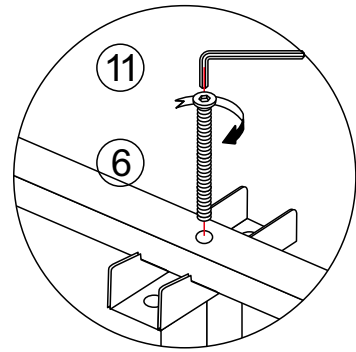

7

	⑥ x 1PC
	⑪ x 1PCS

8

	⑤ x 2PCS
	⑪ x 1PC

9

TIP:
After hanging the bedrail "M" on the head "E" and end of the bed "F", please lock the screws tightly.

	⑤ x 2PCS
	⑪ x 1PC