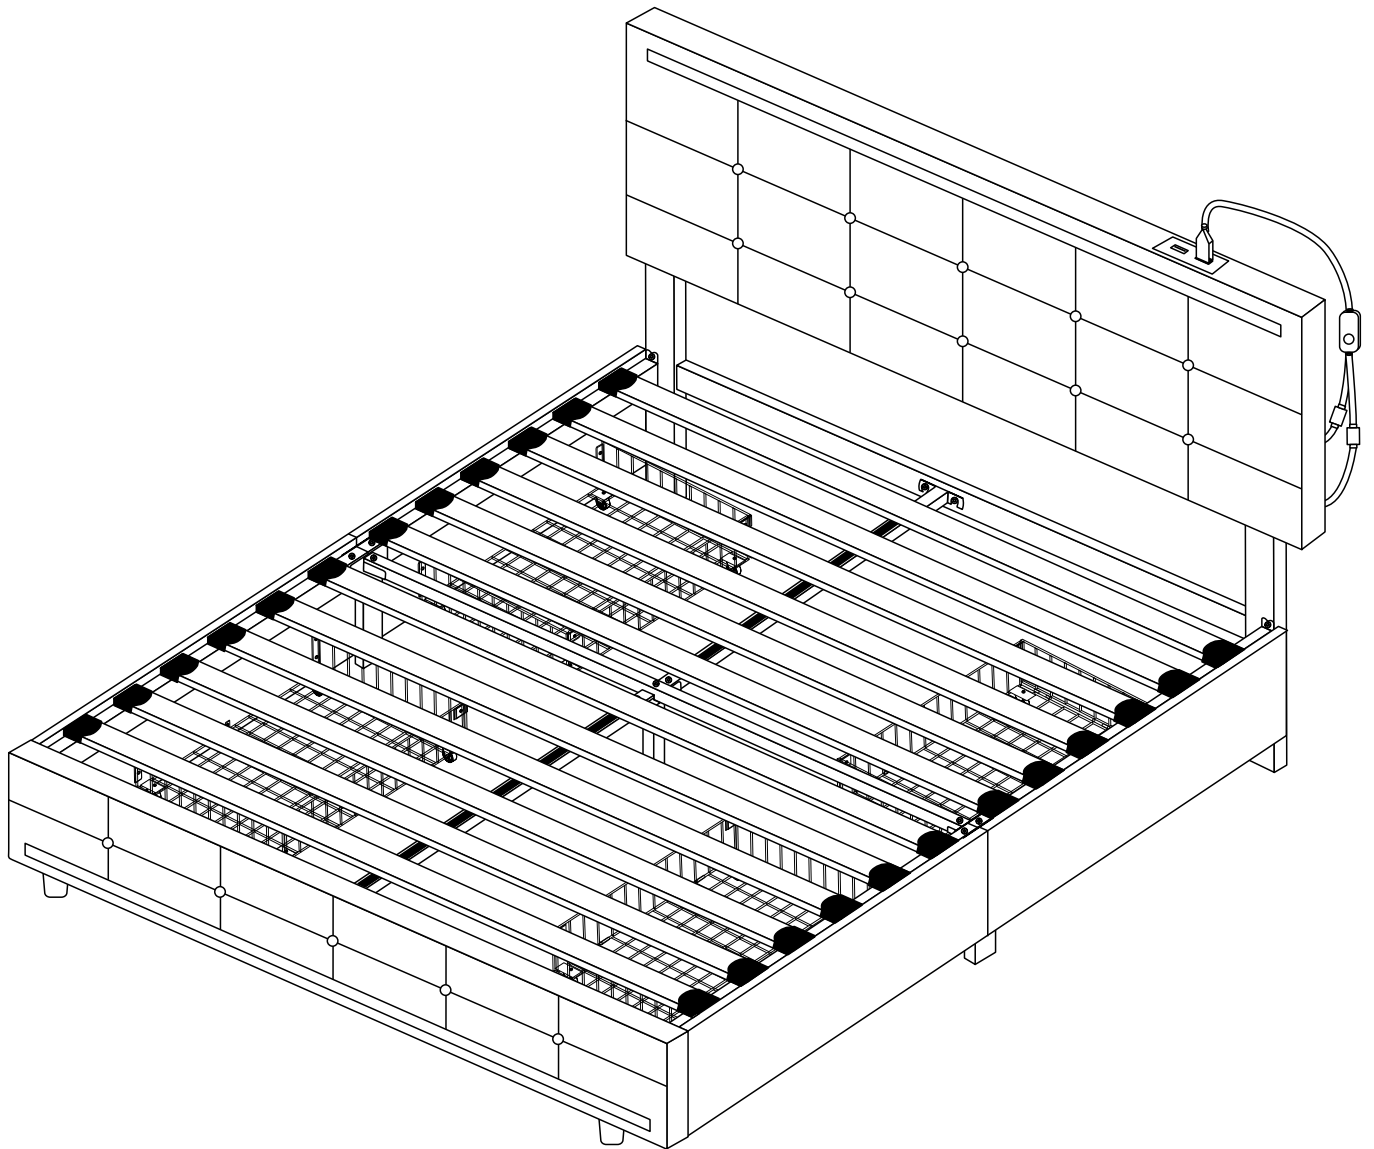

Assembly Instruction

BED FRAME

Hardware for WF305938

①		M6*10mm	28PCS	②		M8*20mm	4PCS
③		M8*20mm	4PCS	④		M8*25mm	10PCS
⑤		M8*40mm	4PCS	⑥		M8*50mm	11PCS
⑦		Ø19mm	6PCS	⑧		M8	6PCS
⑨		M6	8PCS	⑩		M4	1PC
⑪		M5	1PC	⑫		10#	1PC

Parts list for WF305938

	B x 1PC		I x 4PCS
	C x 1PC		J x 4PCS
	D x 2PCS		K x 2PCS
	E x 1PC		L x 1PC
	F x 1PC		N x 1PC
	G x 4PCS		R x 1PC
	⑬ x 24PCS		S x 1PC
	⑮ x 16PCS		T x 10PCS
			⑭ x 16PCS

Parts list for WF305937

	A x 1PC		H x 4PCS
	M x 2PCS		P x 2PCS
	O x 2PCS		Q x 12PCS

Parts List

<p>A</p>  <p>1PC</p>	<p>B</p>  <p>1PC</p>
<p>C</p>  <p>1PC</p>	<p>D</p>  <p>2PCS</p>
<p>E</p>  <p>1PC</p>	<p>F</p>  <p>1PC</p>
<p>G</p>  <p>4PCS</p>	<p>H</p>  <p>4PCS</p>
<p>I</p>  <p>4PCS</p>	<p>J</p>  <p>4PCS</p>
<p>K</p>  <p>2PCS</p>	<p>L</p>  <p>1PC</p>
<p>M</p>  <p>2PCS</p>	<p>N</p>  <p>1PC</p>