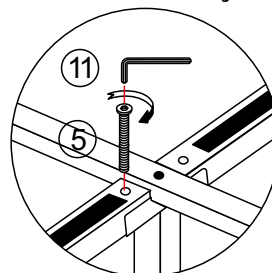

Installation Steps

Before your installation, please make sure that you have all the parts listed in the manual. If you find something missing please do not hesitate in contacting us.

- 1** TIP:
The total Height of BED HEAD could be 108cm or 113cm, the distance of hole site that you can choose.

	⑥ x 6PCS
	⑦ x 6PCS
	⑧ x 6PCS
	⑪ x 1PC

	④ x 2PCS
	⑪ x 1PC

- 3** TIP:
Please do not lock tightly the screws on this step, only lock in the half as the picture.

	③ x 2PCS
	⑪ x 1PC

4 TIP: Please do not lock tightly the screws "3" on this step, only lock in the half as the picture.

7

	⑥ x 1PC
	⑪ x 1PCS

8

	⑤ x 2PCS
	⑪ x 1PC

9

TIP:
After hanging the bedrail "M" on the head "E" and end of the bed "F", please lock the screws tightly.

	⑤ x 2PCS
	⑪ x 1PC

10

(T) x 10PCS

11

Insert the side frame wire into the bottom frame pin hole.

X4

12

X8

	(1) x 8PCS
	(9) x 8PCS
	(10) x 1PC
	(12) x 1PC

13 Clip the wheel into the bottom frame slot, and then lock the fixing screw.