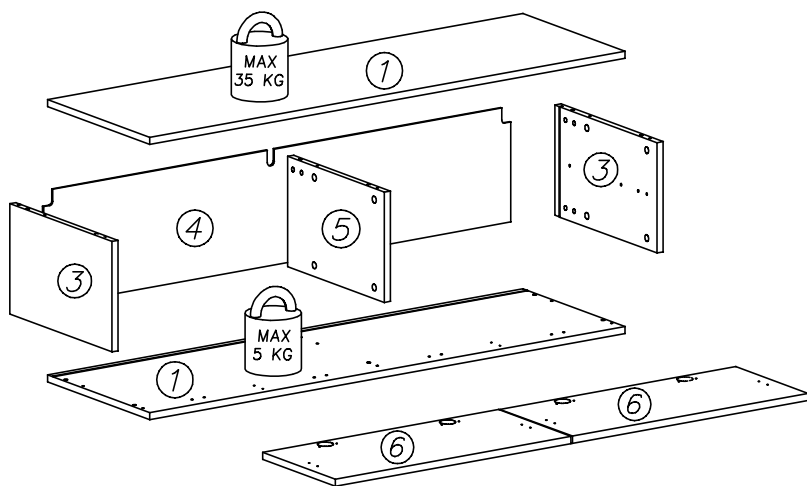

CARMEN – szafka dolna

CARMEN – szafka dolna

L6  x...(2)	U9L  x...(1)	N7  M4x15 x...(2)	I10  ø10 x...(4)	L13  x...(2)
	U9R  x...(2)	U10L  x...(1)	U10R  x...(2)	G57  3,5x16 x...(4)
K1  ø15x12 x...(12)	I7  x...(12)	I1  x...(6)	U7  x...(3)	U8  ø10x60 x...(3)
K10  x...(12)	B1  ø8x35 x...(12)	C3  Z35PR x...(4)	D3  H=2 x...(4)	G34  3,5x16 x...(23)